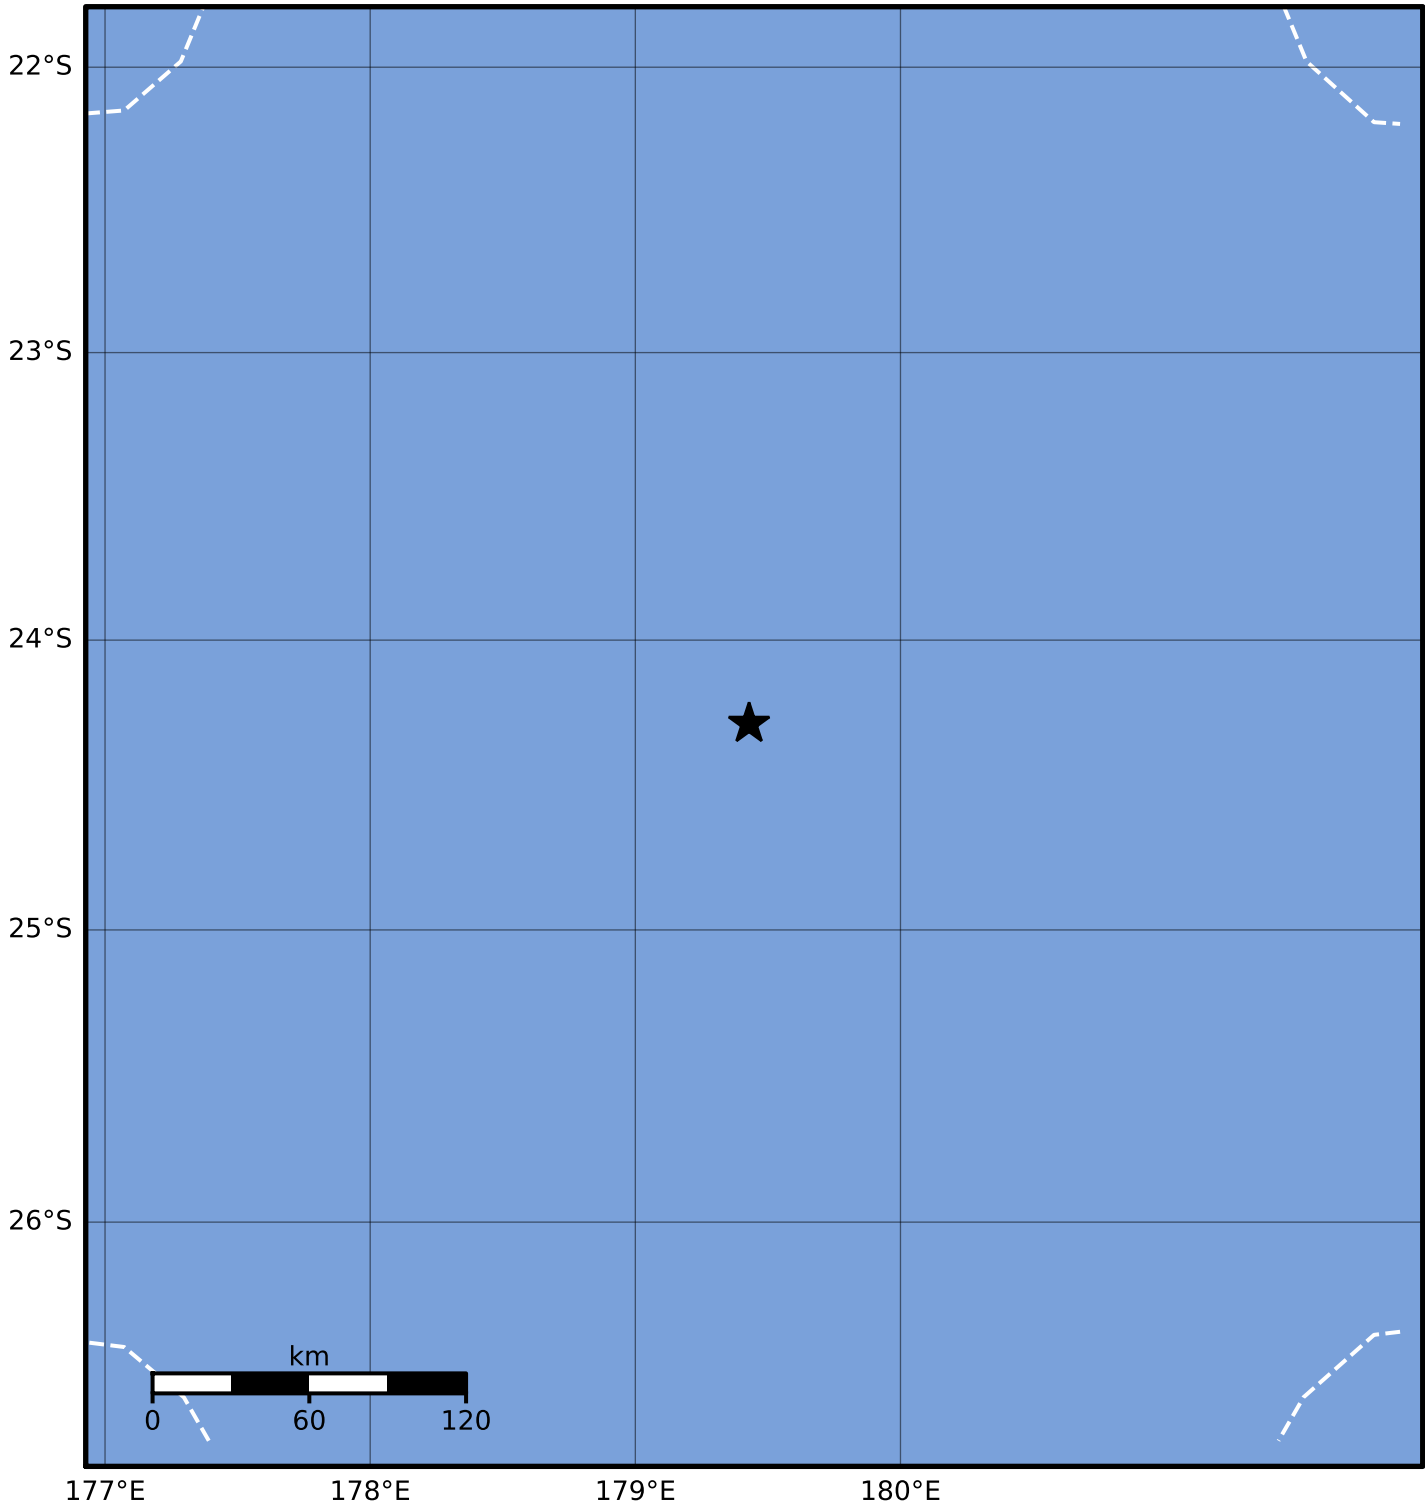

Peak Ground Velocity Map GNS Science  
 ShakeMap: South Fiji Basin  
 Dec 16, 2023 06:10:53 UTC M5.4 S24.29 E179.43 Depth: 536.2km ID:2023p943943

PGV (cm/s)	0.1	0.2	0.5	1	2	5	10	20	50	100	200
------------	-----	-----	-----	---	---	---	----	----	----	-----	-----

Scale based on Moratalla et al.(2021) and Worden et al.(2012) Version 9: Processed 2023-12-16T09:11:46Z

△ Seismic Instrument   ○ Reported Intensity   ★ Epicenter