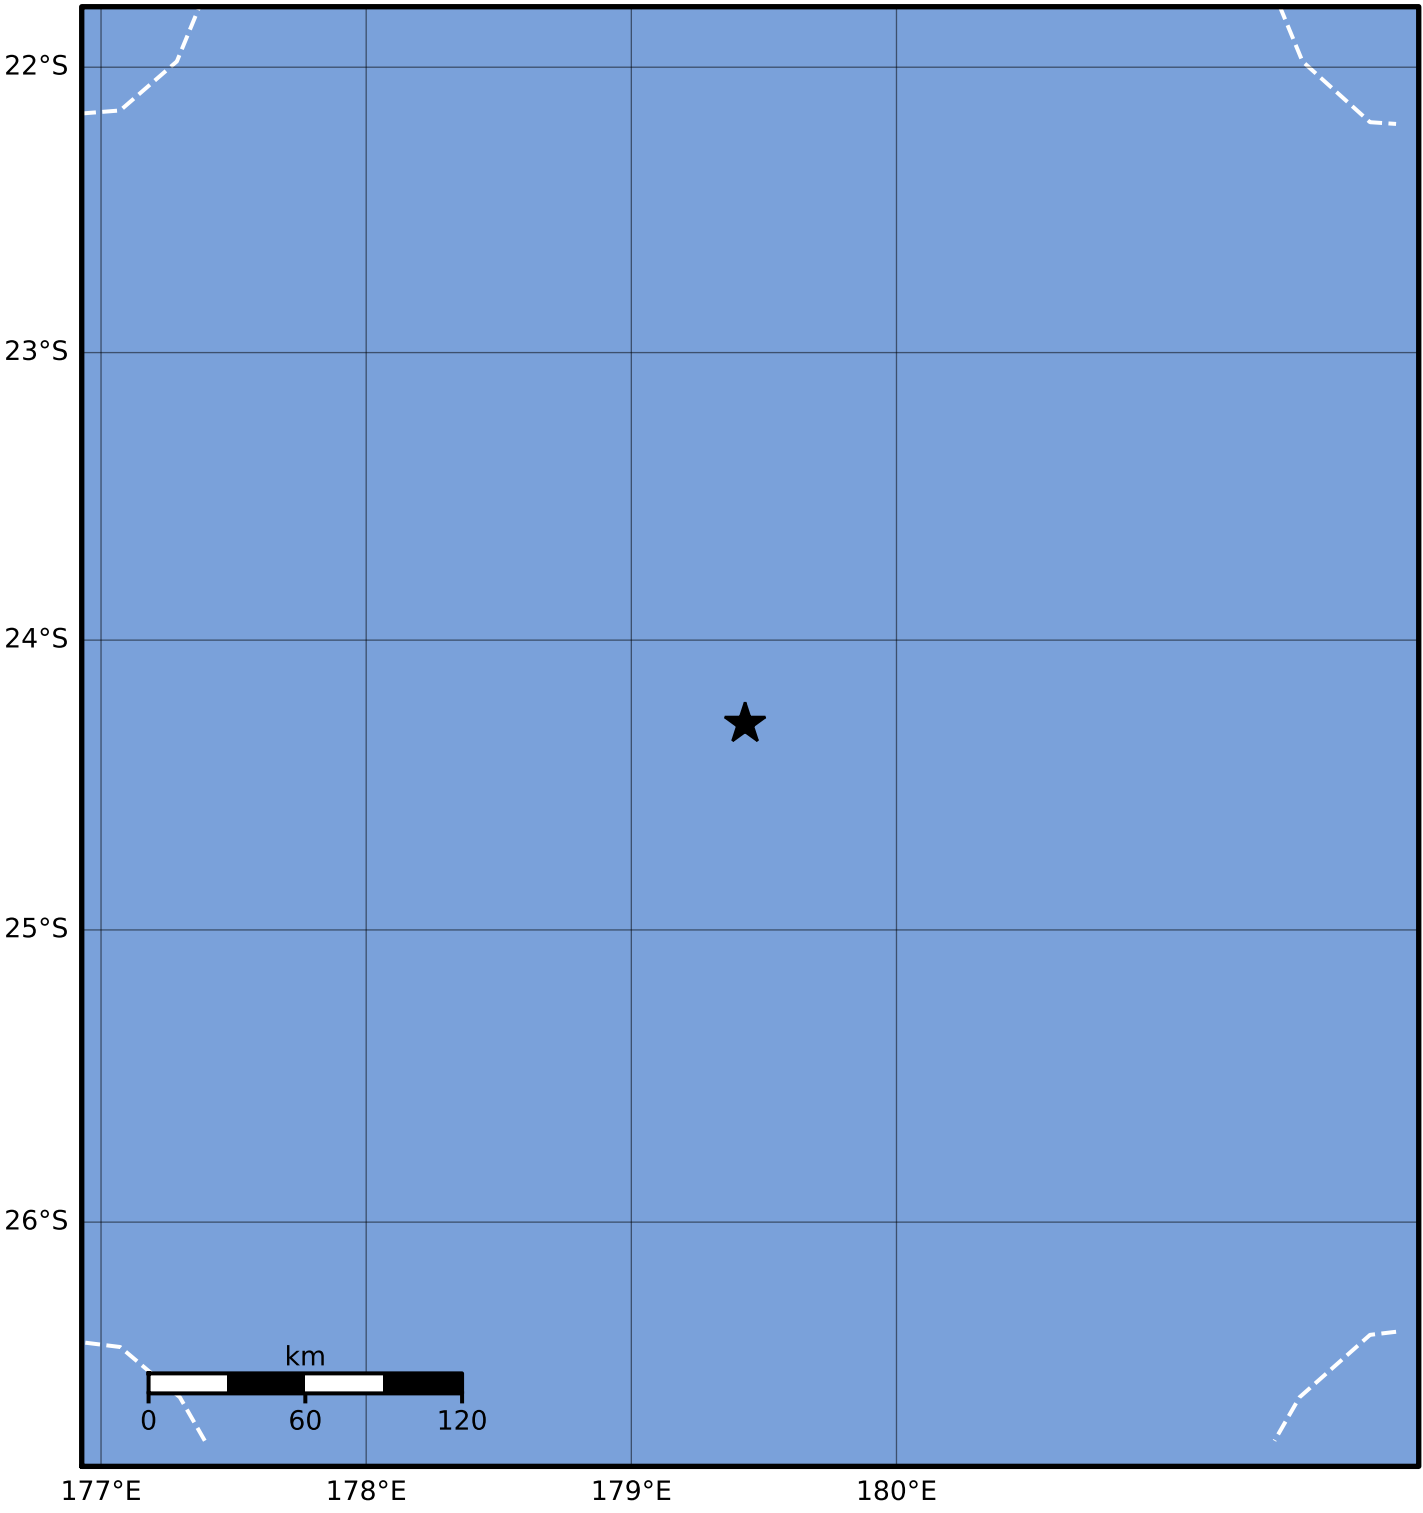

Peak Ground Velocity Map GNS Science
 ShakeMap: South Fiji Basin
 Dec 16, 2023 06:10:53 UTC M5.4 S24.29 E179.43 Depth: 536.2km ID:2023p943943

PGV (cm/s)	0.1	0.2	0.5	1	2	5	10	20	50	100	200
-------------------	------------	------------	------------	----------	----------	----------	-----------	-----------	-----------	------------	------------

Scale based on Moratalla et al.(2021) and Worden et al.(2012) Version 10: Processed 2023-12-16T12:11:46Z

△ Seismic Instrument ○ Reported Intensity ★ Epicenter