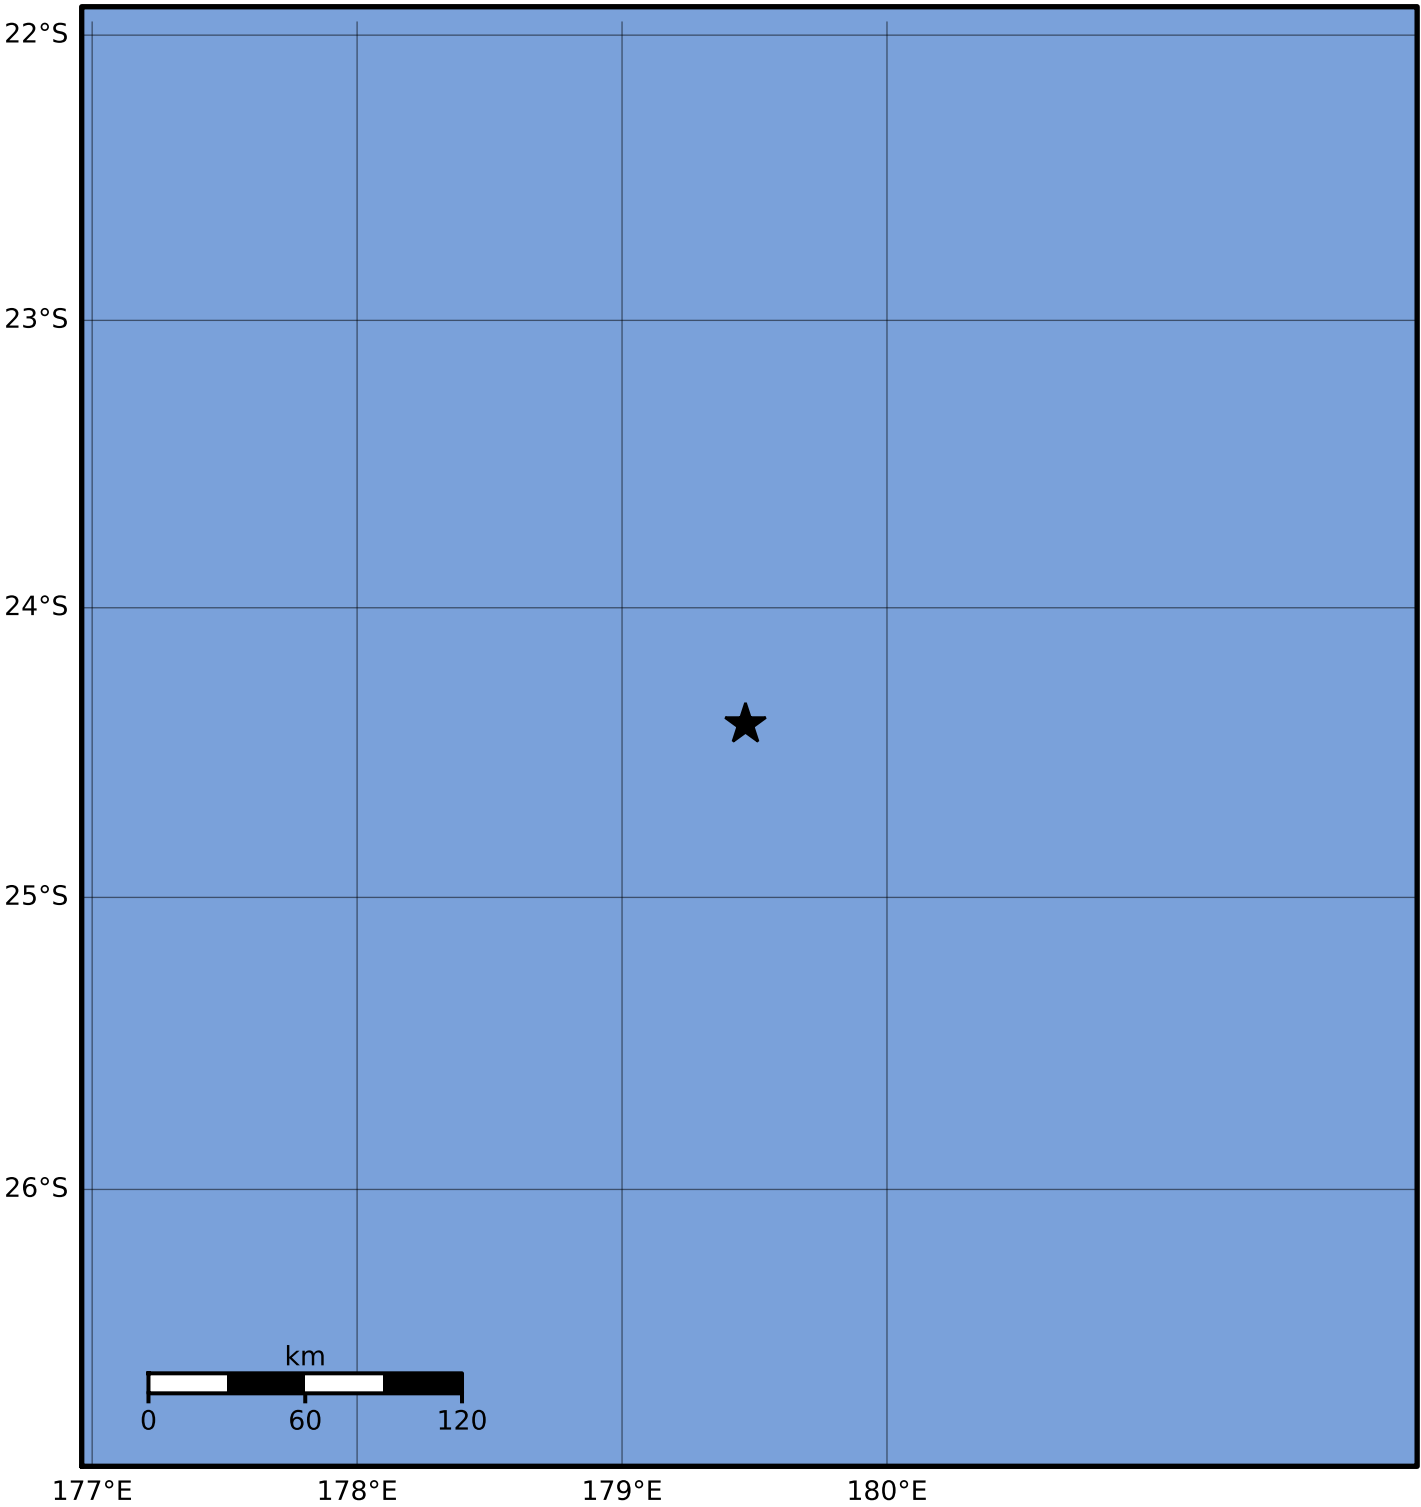

Macroseismic Intensity Map GNS Science
 ShakeMap: South Fiji Basin
 Dec 16, 2023 06:10:53 UTC M5.5 S24.40 E179.47 Depth: 542.8km ID:2023p943943

SHAKING	Not felt	Weak	Light	Moderate	Strong	Very strong	Severe	Violent	Extreme
DAMAGE	None	None	None	Very light	Light	Moderate	Moderate/heavy	Heavy	Very heavy
PGA(%g)	<0.0464	0.29	1.63	5.16	12.5	22.4	40.2	72.2	>129
PGV(cm/s)	<0.0215	0.125	1.04	4.31	14.5	26.4	48.3	88.4	>162
INTENSITY	I	II-III	IV	V	VI	VII	VIII	IX	X+

Scale based on Moratalla et al.(2021) and Worden et al.(2012) Version 12: Processed 2024-01-14T22:46:49Z
 △ Seismic Instrument ○ Reported Intensity ★ Epicenter