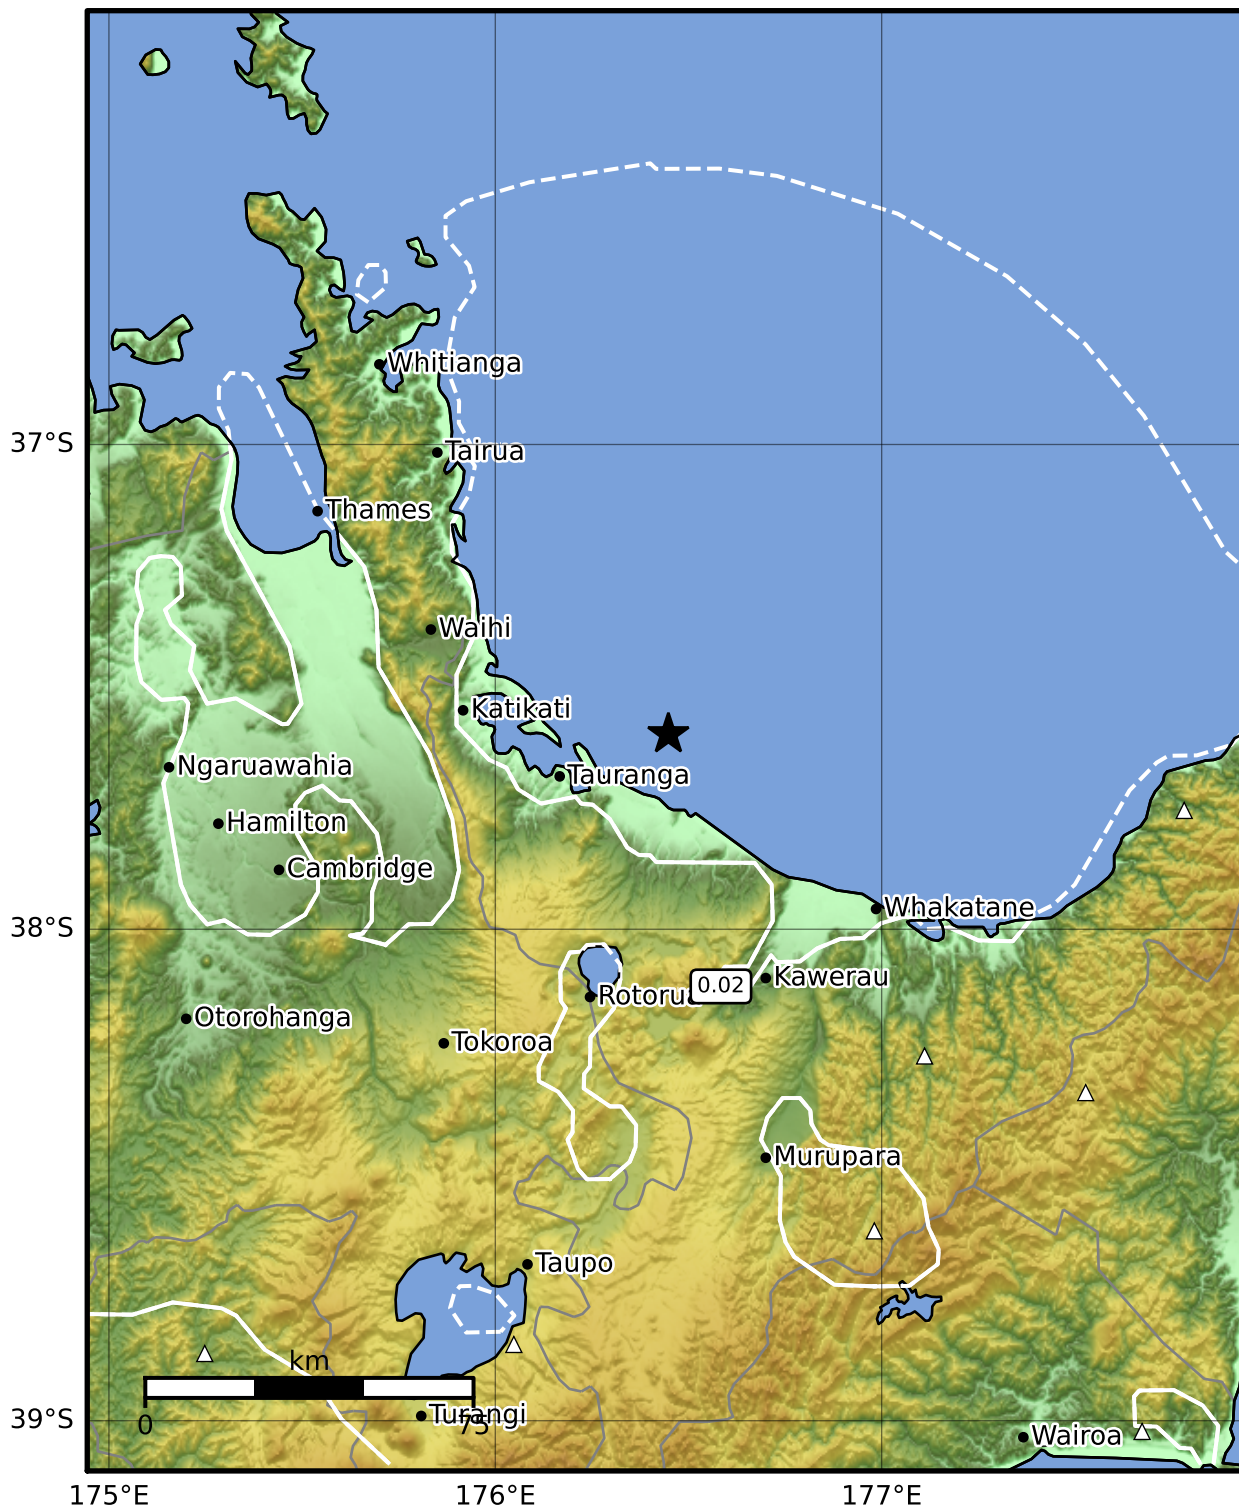

Peak Ground Acceleration Map GNS Science

ShakeMap: Bay of Plenty

Dec 16, 2023 15:46:51 UTC M3.7 S37.60 E176.45 Depth: 288.8km ID:2023p945020

PGA (%g)	0.1	0.2	0.5	1	2	5	10	20	50	100	200
----------	-----	-----	-----	---	---	---	----	----	----	-----	-----

Scale based on Moratalla et al.(2021) and Worden et al.(2012) Version 4: Processed 2023-12-16T16:15:52Z

△ Seismic Instrument ○ Reported Intensity ★ Epicenter