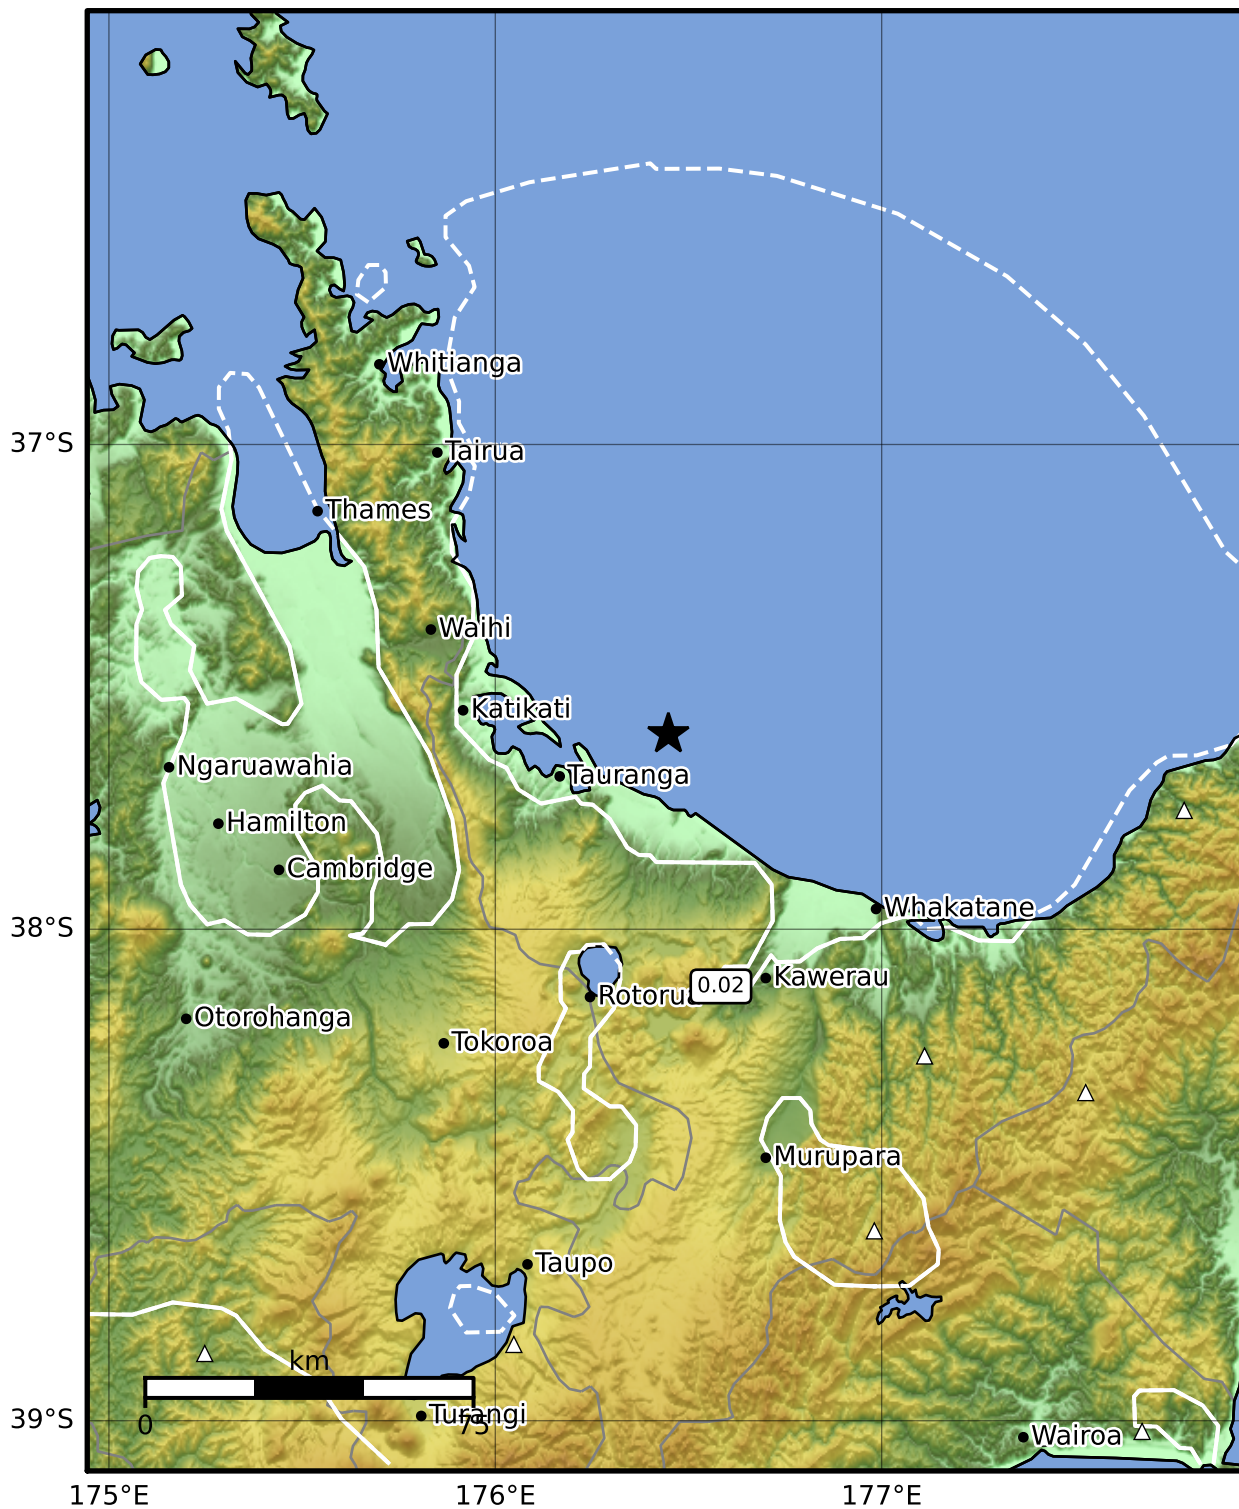

Peak Ground Acceleration Map GNS Science

ShakeMap: Bay of Plenty

Dec 16, 2023 15:46:51 UTC M3.7 S37.60 E176.45 Depth: 288.8km ID:2023p945020

PGA (%g)	0.1	0.2	0.5	1	2	5	10	20	50	100	200
----------	-----	-----	-----	---	---	---	----	----	----	-----	-----

Scale based on Moratalla et al.(2021) and Worden et al.(2012) Version 7: Processed 2023-12-16T16:43:00Z

△ Seismic Instrument ○ Reported Intensity ★ Epicenter