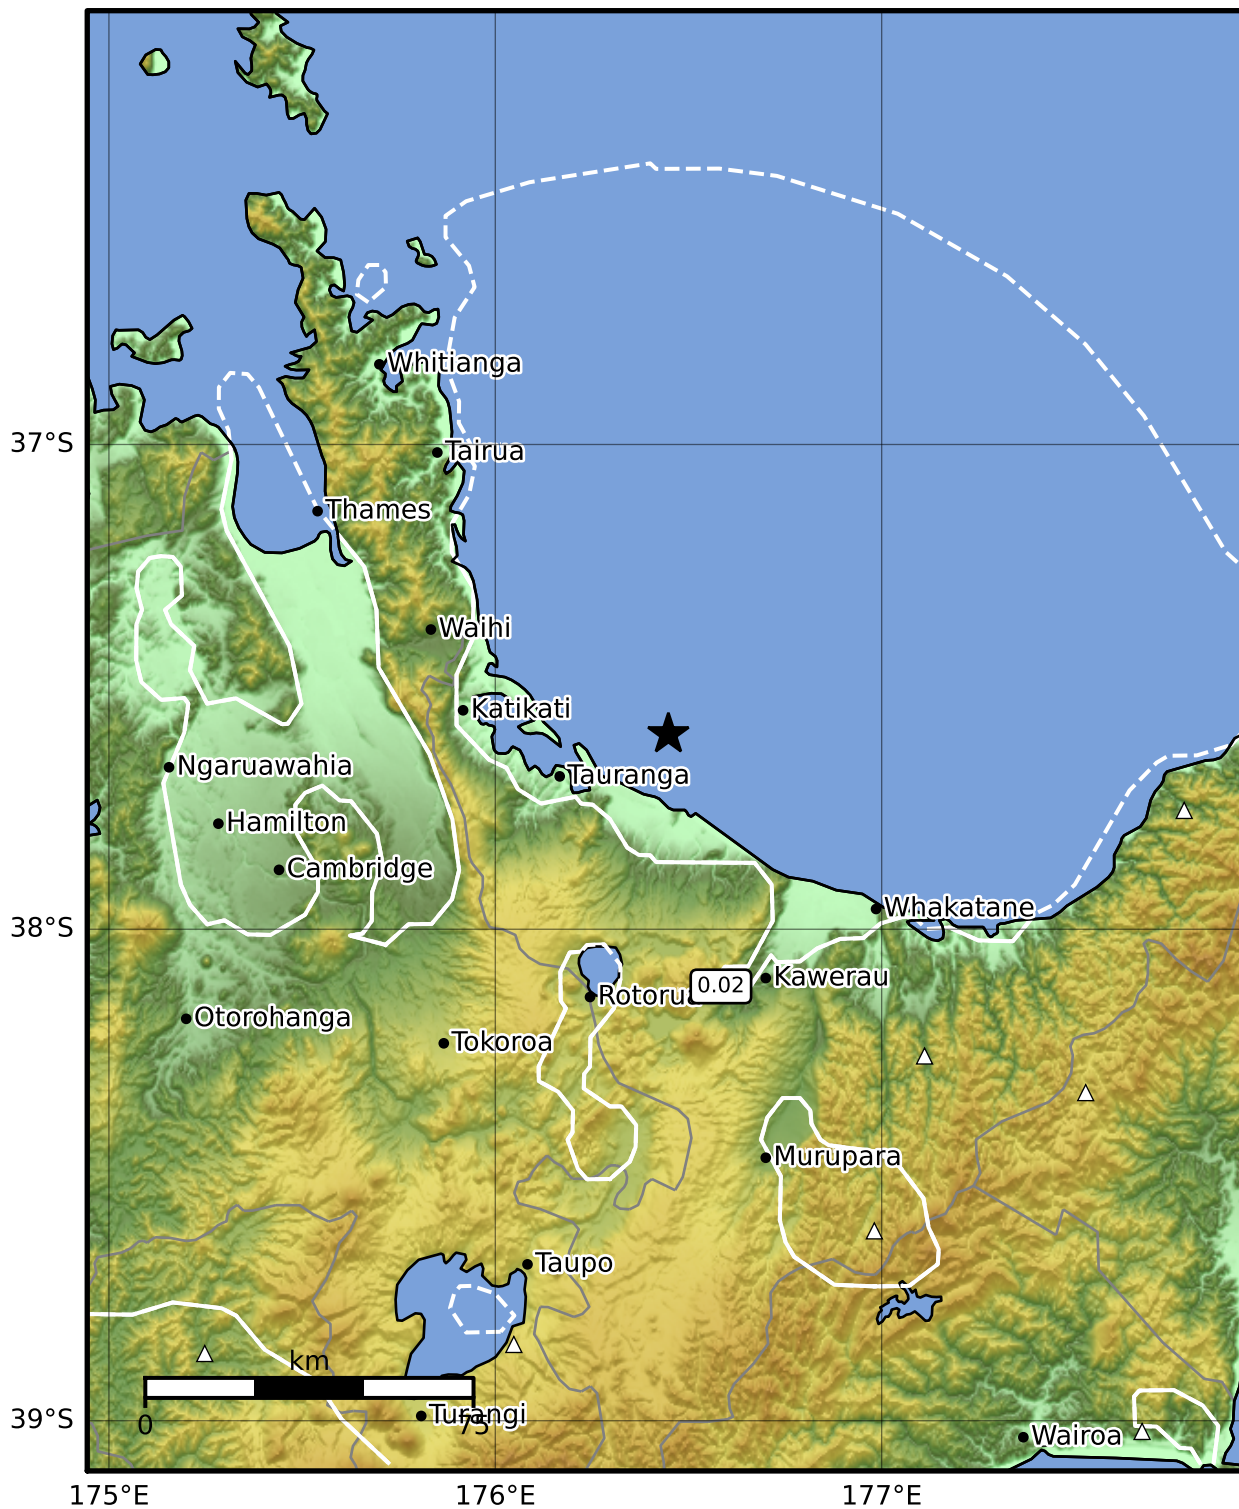

Peak Ground Acceleration Map GNS Science

ShakeMap: Bay of Plenty

Dec 16, 2023 15:46:51 UTC M3.7 S37.60 E176.45 Depth: 288.8km ID:2023p945020

PGA (%g)	0.1	0.2	0.5	1	2	5	10	20	50	100	200
----------	-----	-----	-----	---	---	---	----	----	----	-----	-----

Scale based on Moratalla et al.(2021) and Worden et al.(2012) Version 9: Processed 2023-12-16T17:47:42Z

△ Seismic Instrument ○ Reported Intensity ★ Epicenter