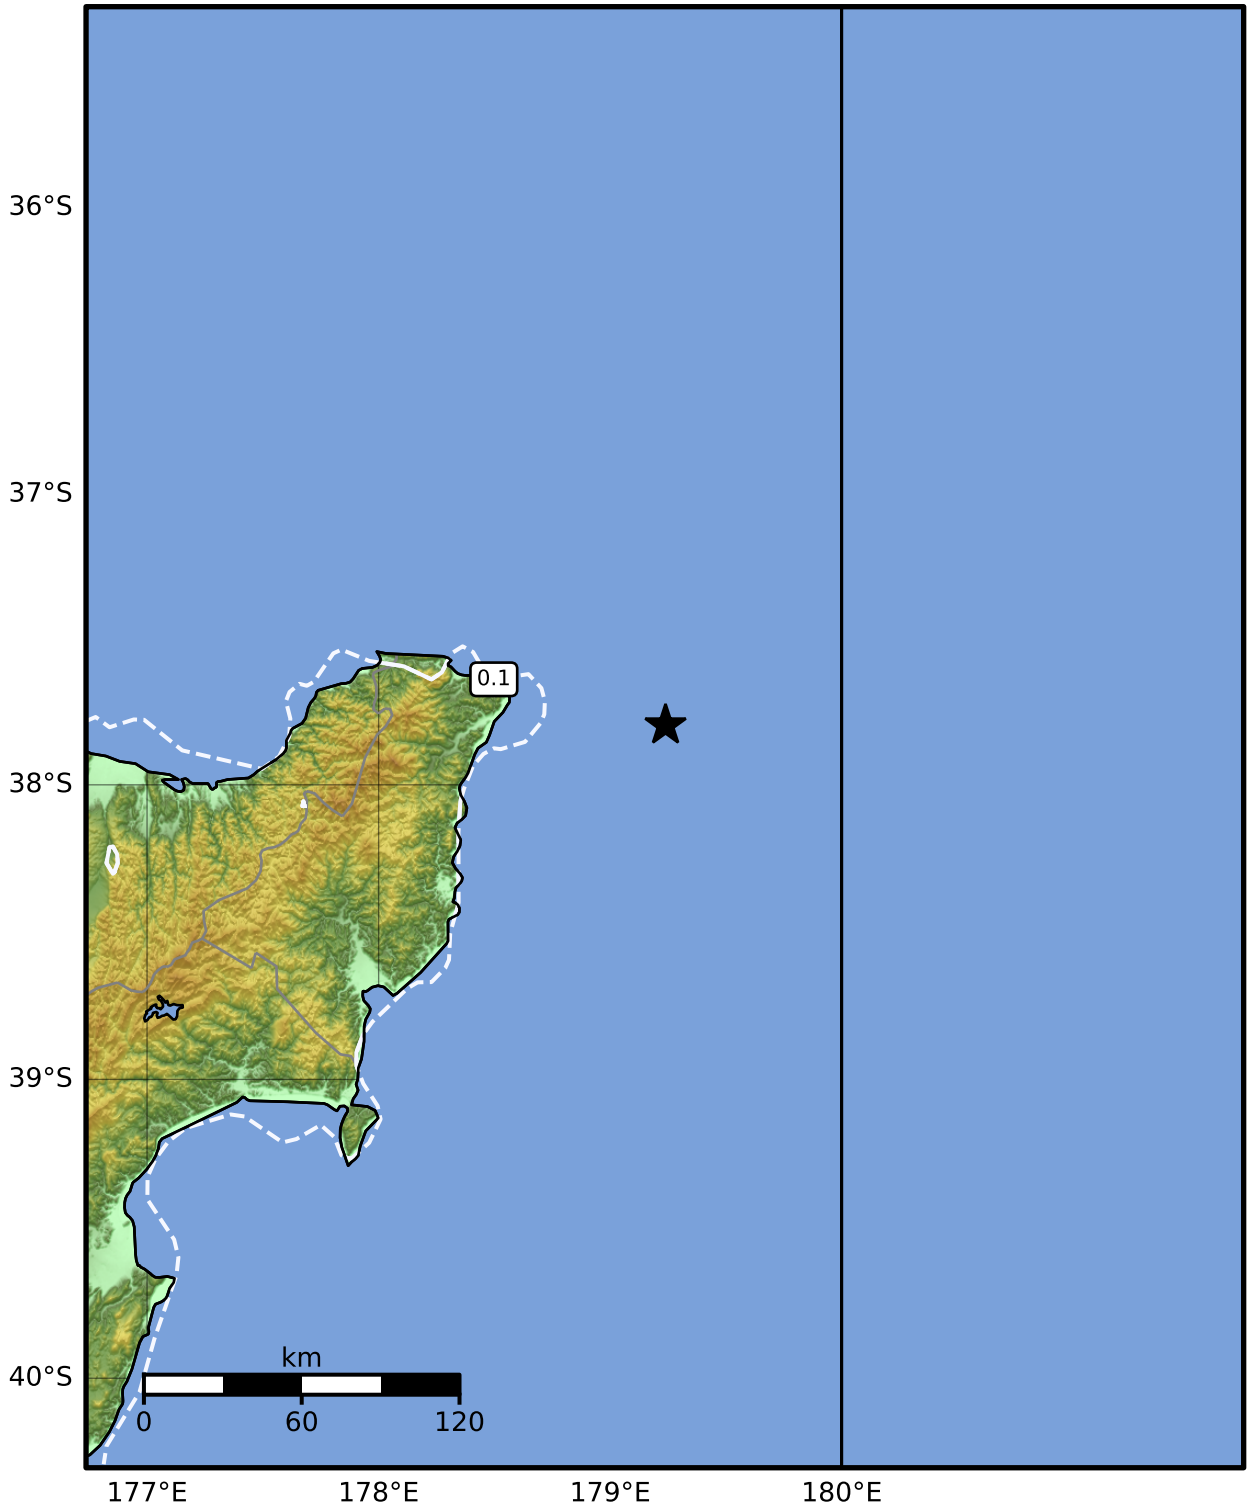

0.3 Second Peak Spectral Acceleration Map GNS Science

ShakeMap: felt

Feb 12, 2003 11:43:51 UTC M5.3 S37.80 E179.24 Depth: 33.0km ID:2024675

SA(0.3) (%g)	0.1	0.2	0.5	1	2	5	10	20	50	100	200
--------------	-----	-----	-----	---	---	---	----	----	----	-----	-----

Scale based on Moratalla et al.(2021) and Worden et al.(2012) Version 1: Processed 2025-02-22T10:24:12Z

△ Seismic Instrument ○ Reported Intensity ★ Epicenter