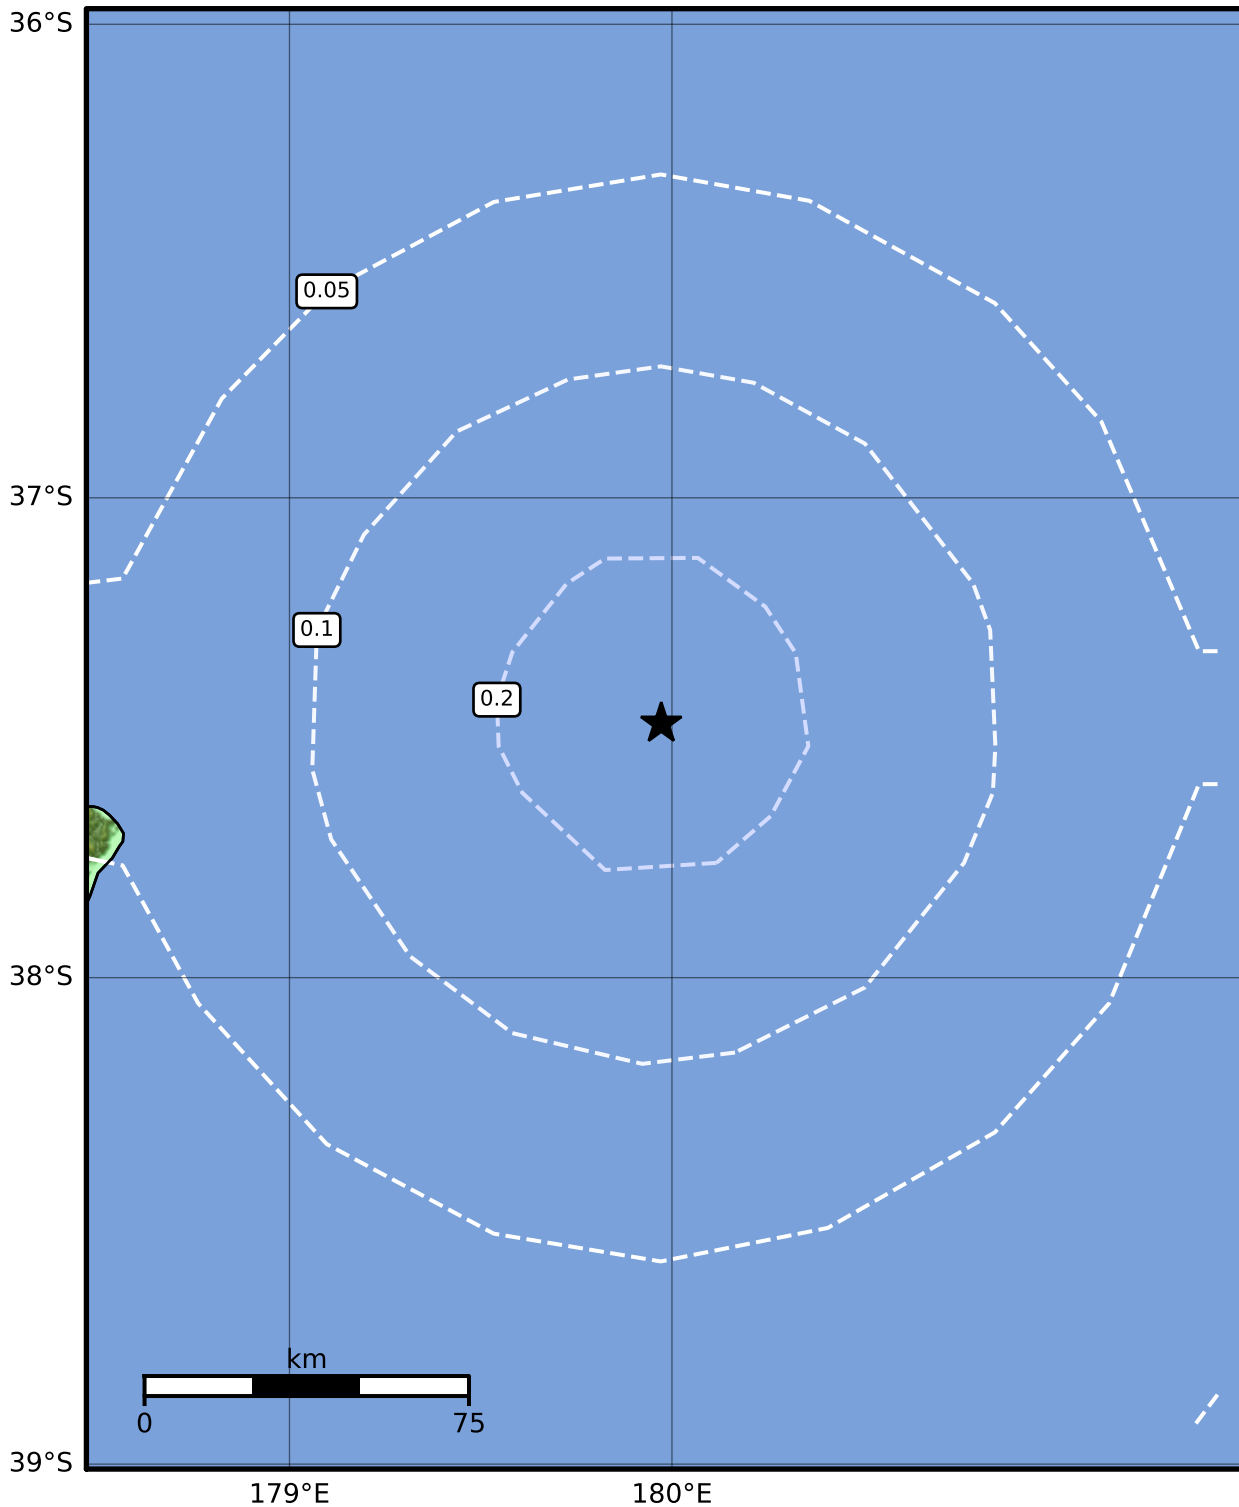

0.3 Second Peak Spectral Acceleration Map GNS Science

ShakeMap: Kermadec Trench

Jan 14, 2024 15:05:07 UTC M3.3 S37.47 E179.97 Depth: 62.6km ID:2024p036833

SA(0.3) (%g)	0.1	0.2	0.5	1	2	5	10	20	50	100	200
---------------------	------------	------------	------------	----------	----------	----------	-----------	-----------	-----------	------------	------------

Scale based on Moratalla et al.(2021) and Worden et al.(2012) Version 1: Processed 2024-01-14T15:08:05Z

△ Seismic Instrument ○ Reported Intensity ★ Epicenter