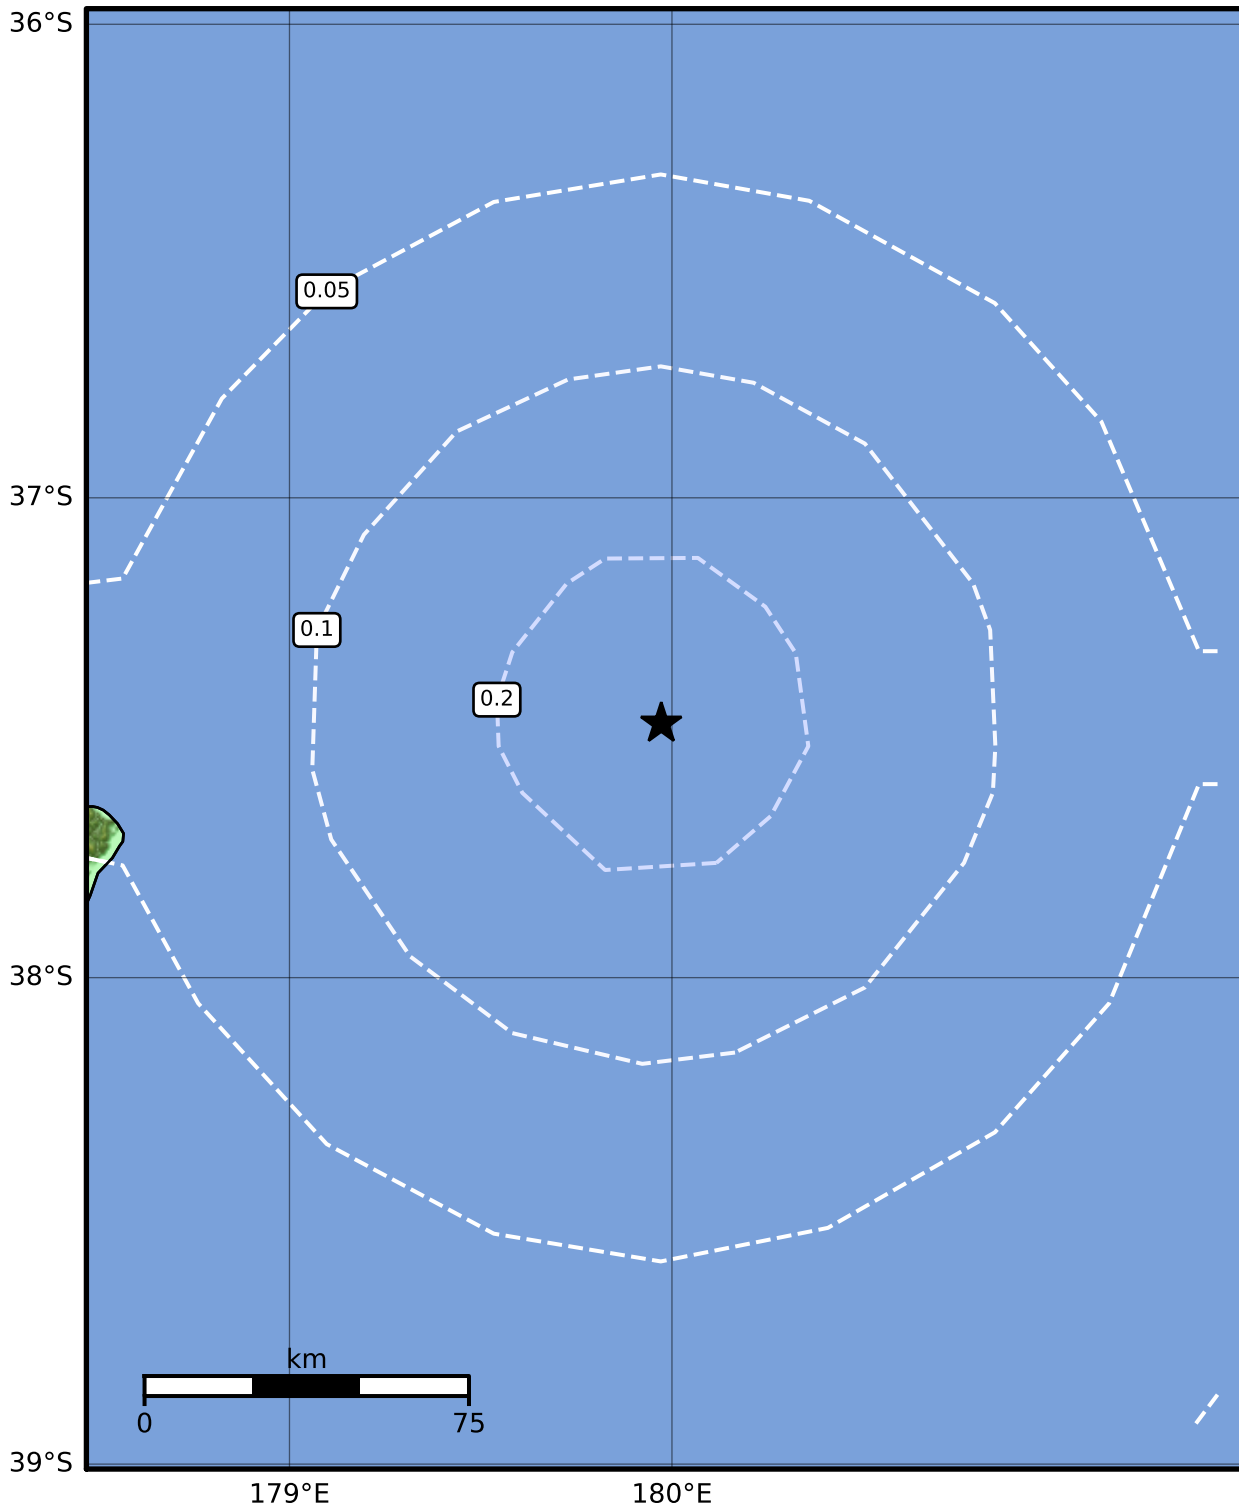

0.3 Second Peak Spectral Acceleration Map GNS Science

ShakeMap: Kermadec Trench

Jan 14, 2024 15:05:07 UTC M3.3 S37.47 E179.97 Depth: 62.6km ID:2024p036833

SA(0.3) (%g)	0.1	0.2	0.5	1	2	5	10	20	50	100	200
---------------------	------------	------------	------------	----------	----------	----------	-----------	-----------	-----------	------------	------------

Scale based on Moratalla et al.(2021) and Worden et al.(2012) Version 4: Processed 2024-01-14T15:26:04Z

△ Seismic Instrument ○ Reported Intensity ★ Epicenter