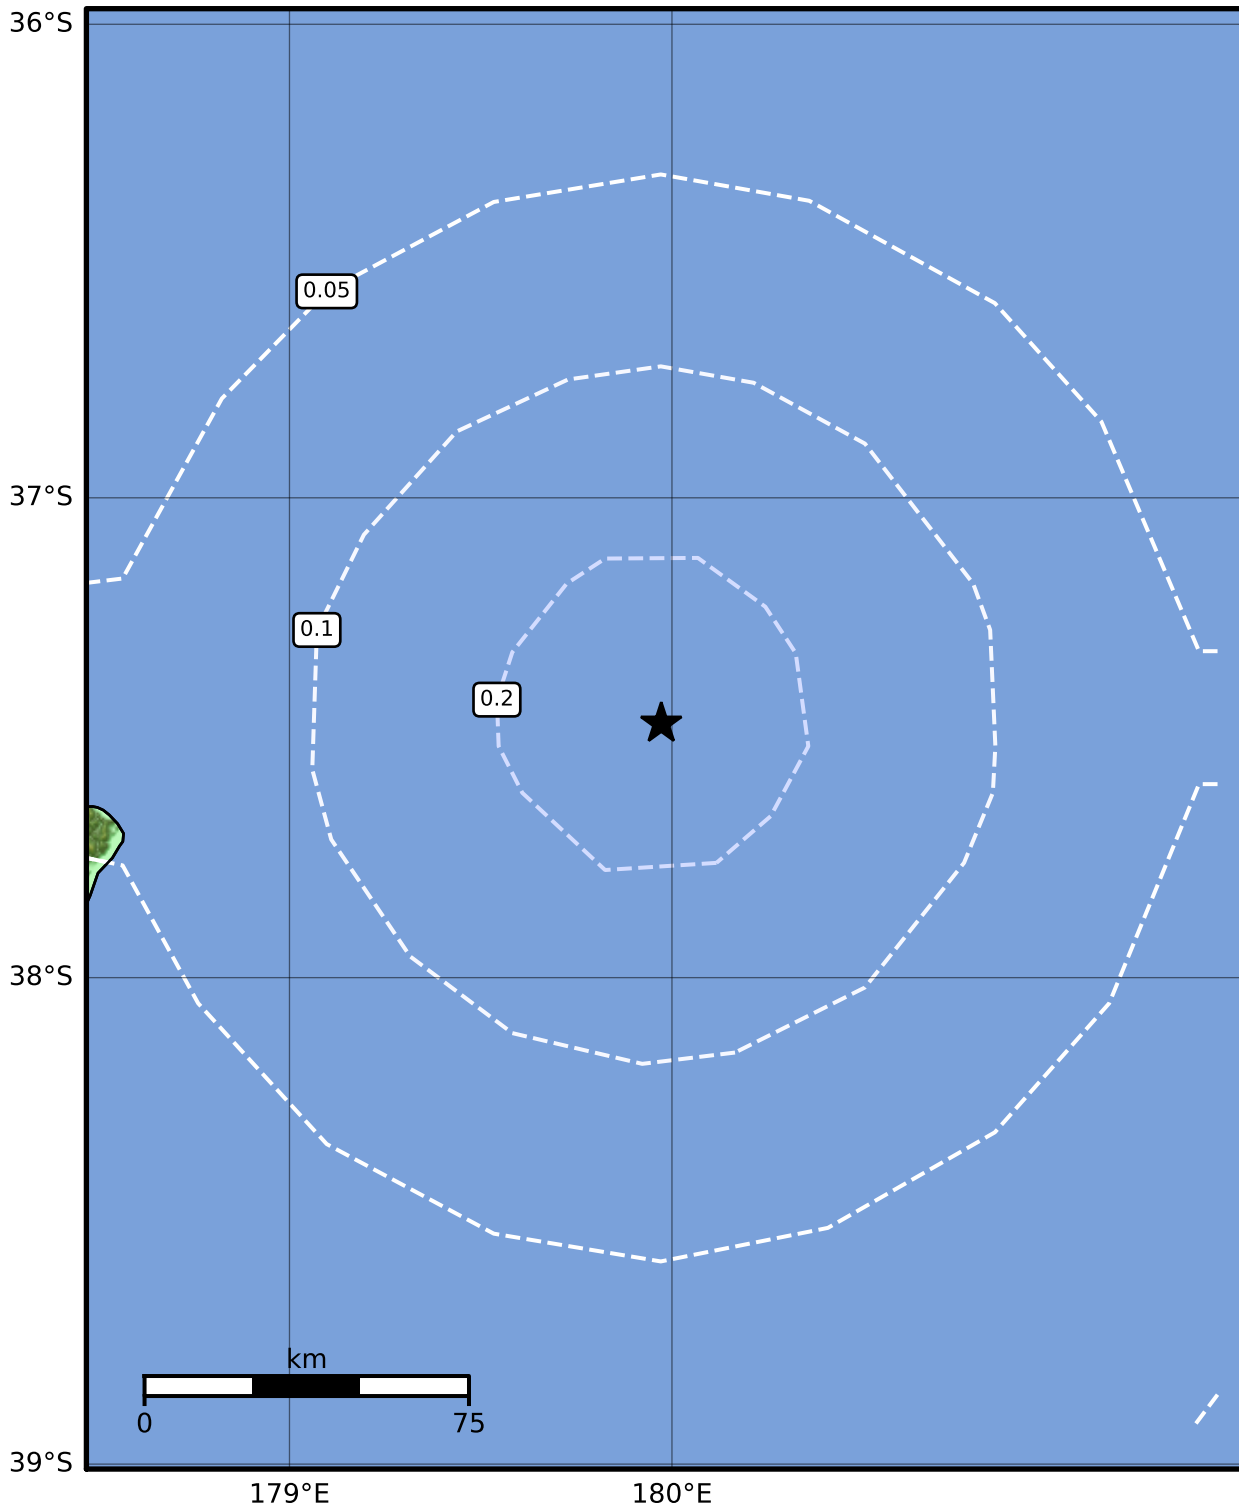

0.3 Second Peak Spectral Acceleration Map GNS Science

ShakeMap: Kermadec Trench

Jan 14, 2024 15:05:07 UTC M3.3 S37.47 E179.97 Depth: 62.6km ID:2024p036833

SA(0.3) (%g)	0.1	0.2	0.5	1	2	5	10	20	50	100	200
---------------------	------------	------------	------------	----------	----------	----------	-----------	-----------	-----------	------------	------------

Scale based on Moratalla et al.(2021) and Worden et al.(2012) Version 5: Processed 2024-01-14T15:35:52Z

△ Seismic Instrument ○ Reported Intensity ★ Epicenter