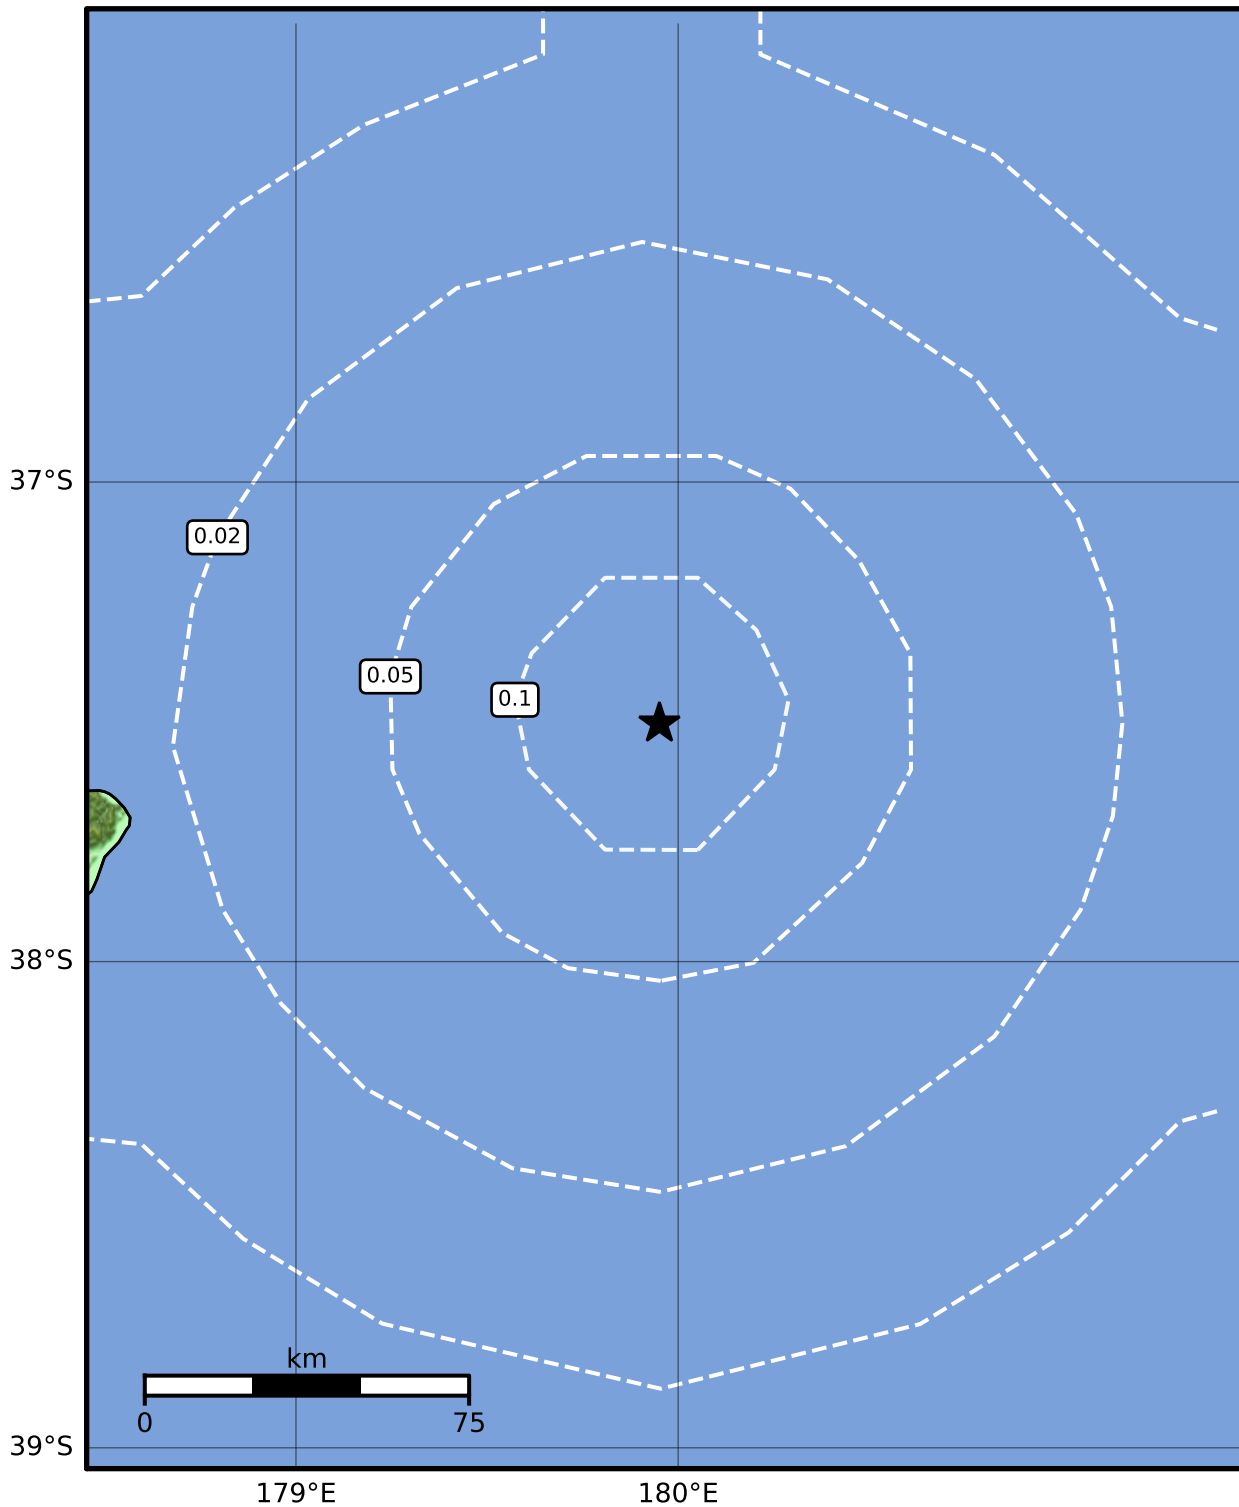

0.3 Second Peak Spectral Acceleration Map GNS Science

ShakeMap: Kermadec Trench

Jan 14, 2024 15:05:08 UTC M3.4 S37.51 E179.95 Depth: 33.0km ID:2024p036833

SA(0.3) (%g)	0.1	0.2	0.5	1	2	5	10	20	50	100	200
---------------------	------------	------------	------------	----------	----------	----------	-----------	-----------	-----------	------------	------------

Scale based on Moratalla et al.(2021) and Worden et al.(2012) Version 13: Processed 2024-02-13T01:25:55Z

△ Seismic Instrument ○ Reported Intensity ★ Epicenter