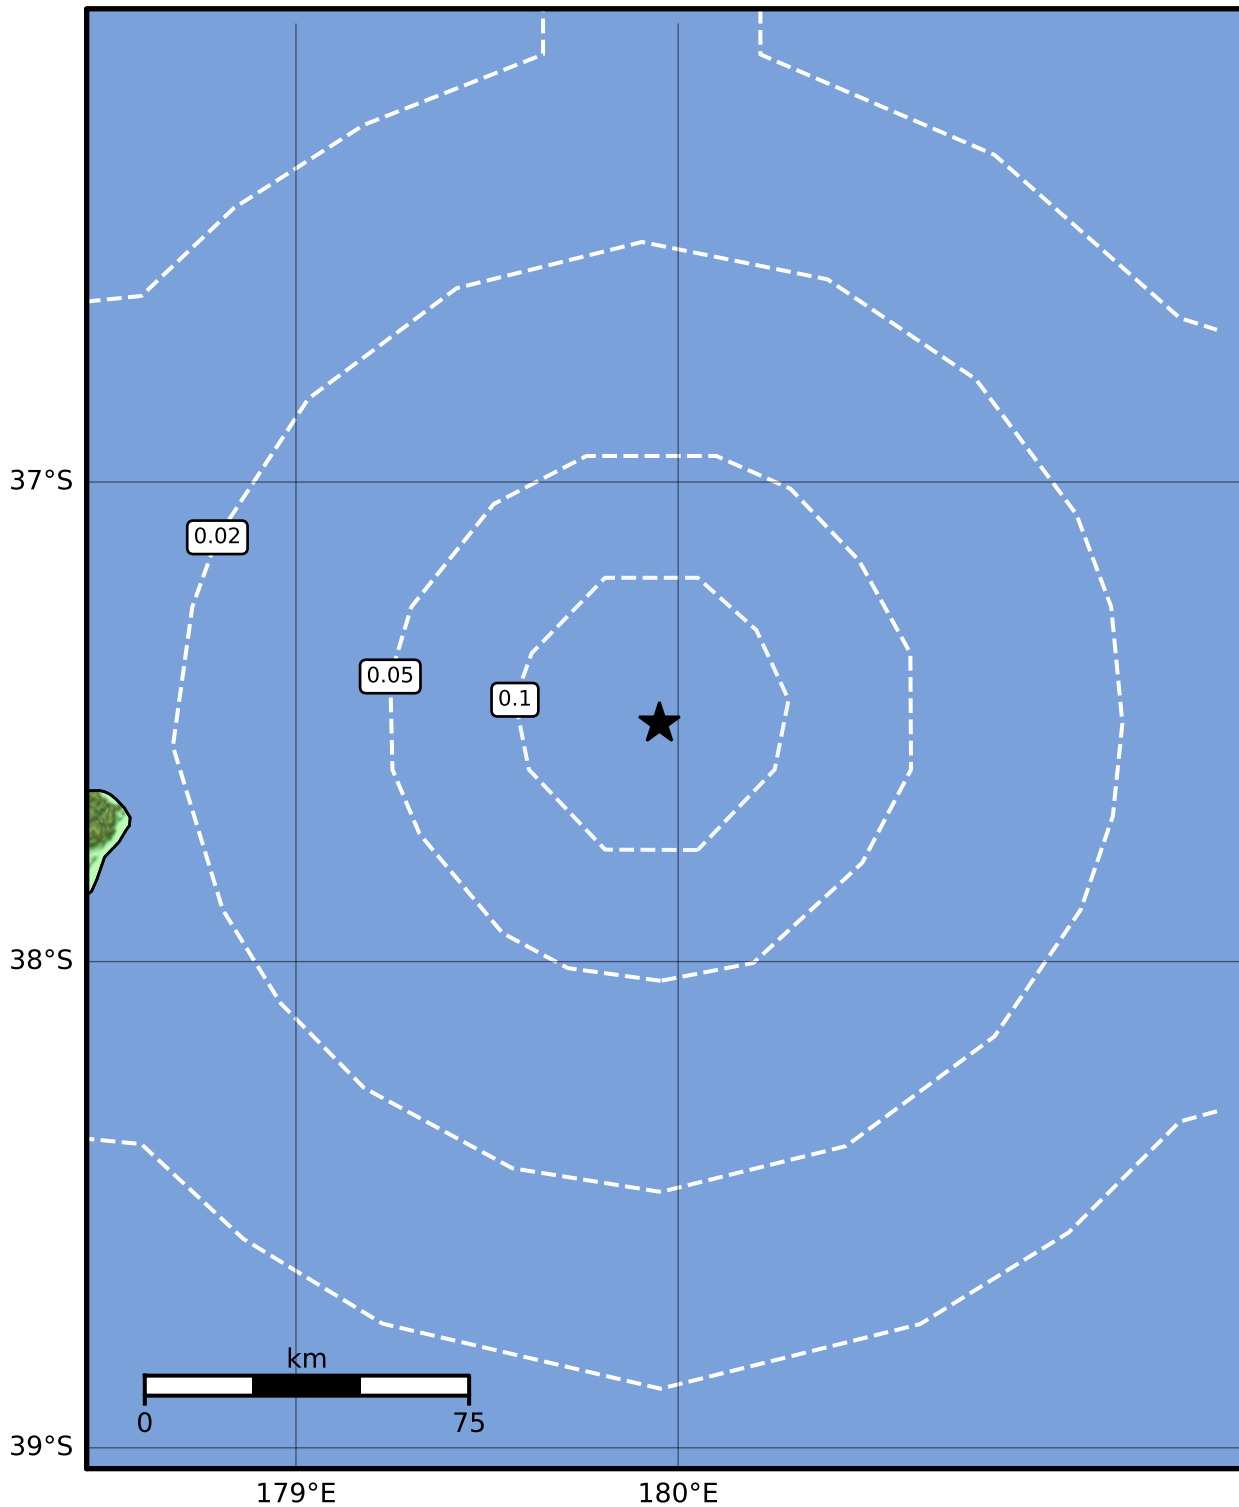

0.3 Second Peak Spectral Acceleration Map GNS Science

ShakeMap: Kermadec Trench

Jan 14, 2024 15:05:08 UTC M3.4 S37.51 E179.95 Depth: 33.0km ID:2024p036833

<b>SA(0.3) (%g)</b>	<b>0.1</b>	<b>0.2</b>	<b>0.5</b>	<b>1</b>	<b>2</b>	<b>5</b>	<b>10</b>	<b>20</b>	<b>50</b>	<b>100</b>	<b>200</b>
---------------------	------------	------------	------------	----------	----------	----------	-----------	-----------	-----------	------------	------------

Scale based on Moratalla et al.(2021) and Worden et al.(2012) Version 14: Processed 2024-02-13T01:30:01Z

△ Seismic Instrument   ○ Reported Intensity   ★ Epicenter