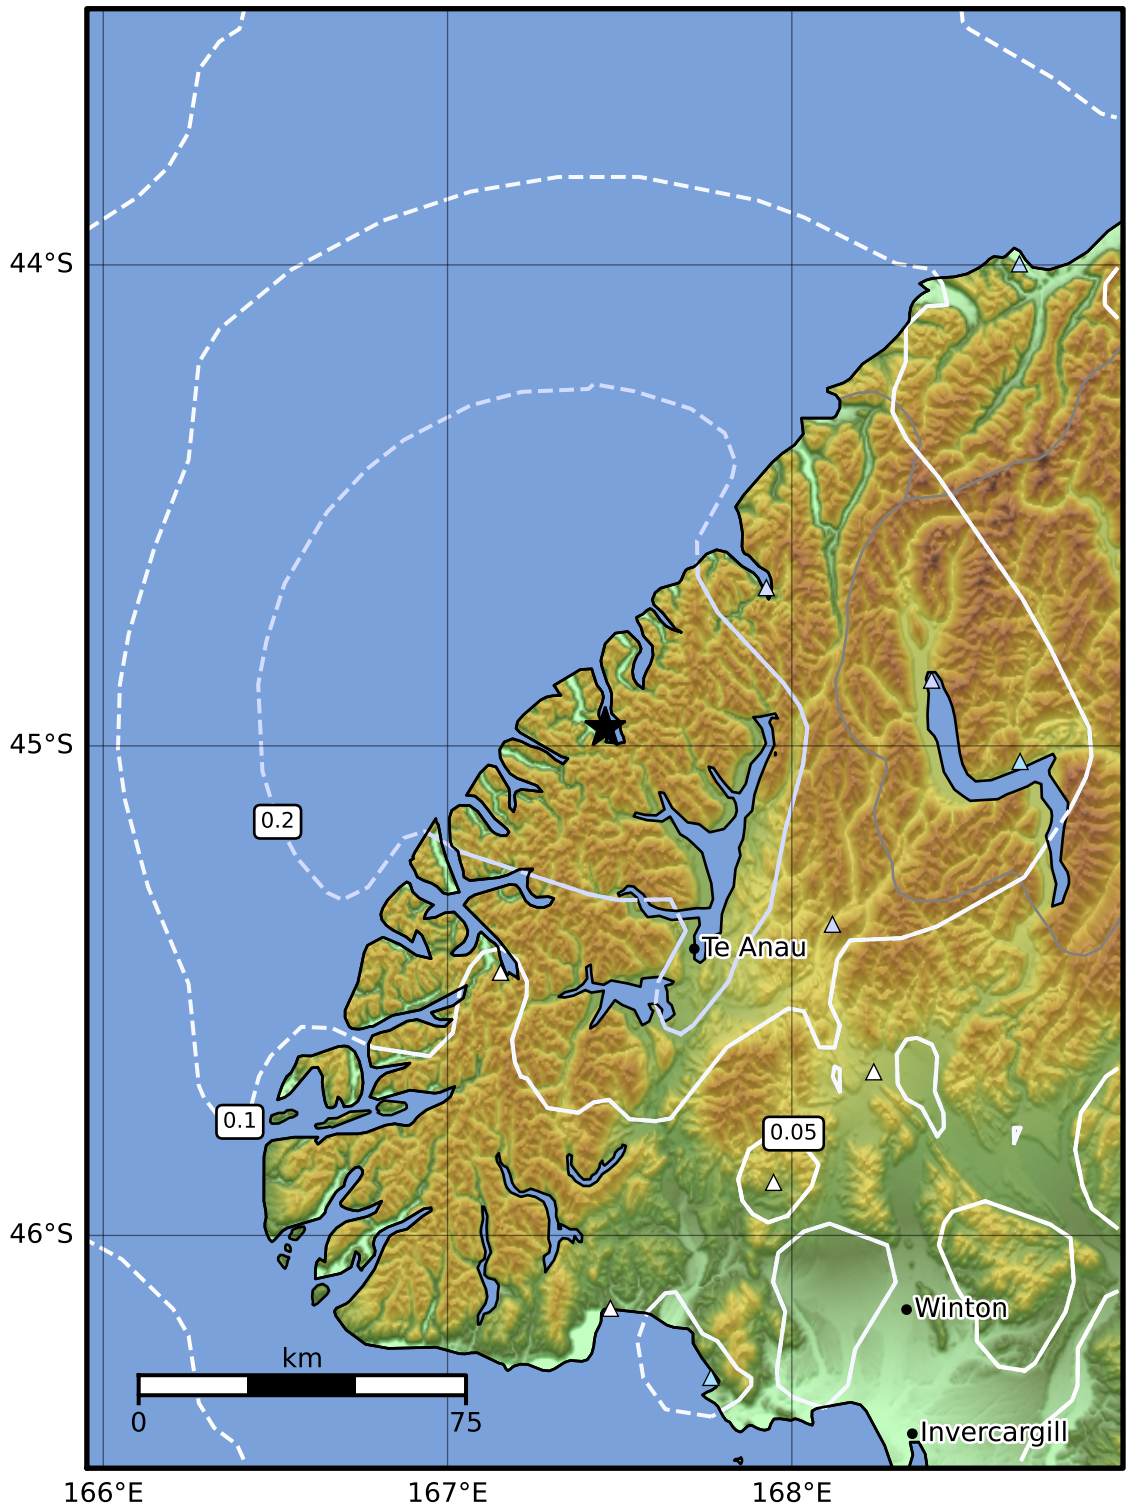

0.3 Second Peak Spectral Acceleration Map GNS Science
 ShakeMap: Fiordland

Jan 18, 2024 20:03:27 UTC M4.0 S44.96 E167.46 Depth: 64.8km ID:2024p048204

SA(0.3) (%g)	0.1	0.2	0.5	1	2	5	10	20	50	100	200
--------------	-----	-----	-----	---	---	---	----	----	----	-----	-----

Scale based on Moratalla et al.(2021) and Worden et al.(2012) Version 20: Processed 2024-02-15T21:16:36Z
 Δ Seismic Instrument ○ Reported Intensity ★ Epicenter