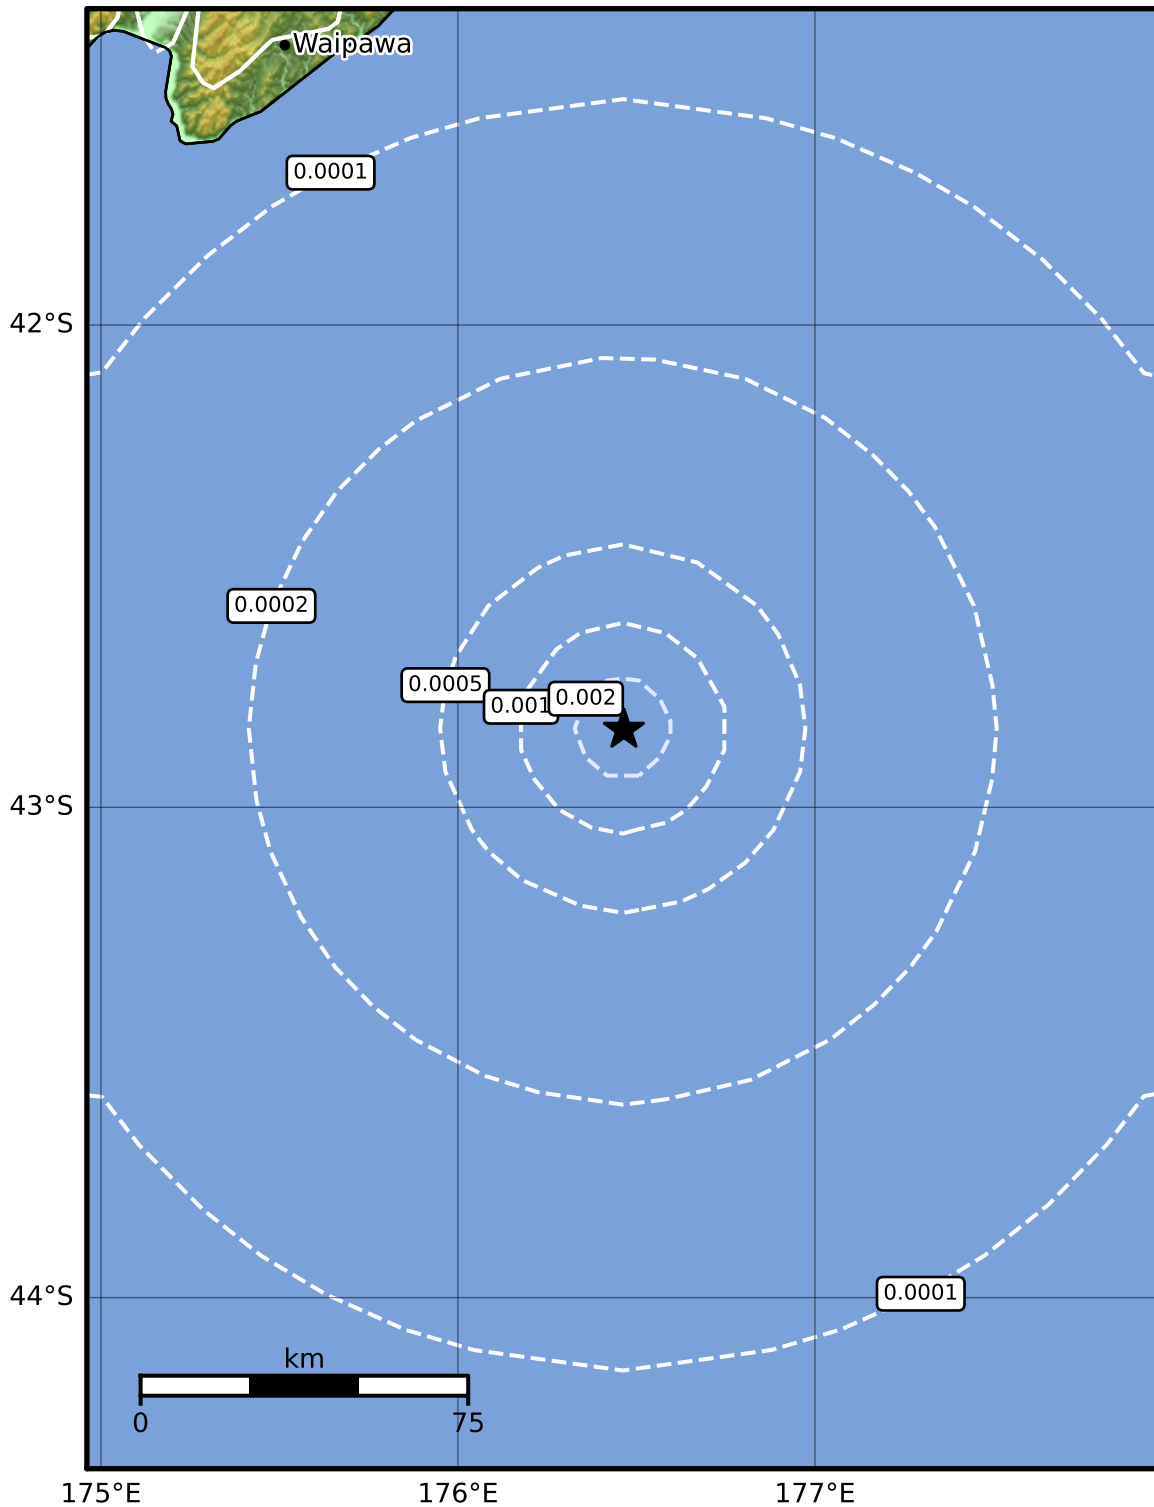

3.0 Second Peak Spectral Acceleration Map GNS Science

ShakeMap: Chatham Rise

Jan 21, 2024 14:27:57 UTC M3.4 S42.84 E176.47 Depth: 12.0km ID:2024p055683

Scale based on Moratalla et al.(2021) and Worden et al.(2012) Version 1: Processed 2024-01-21T14:39:16Z

△ Seismic Instrument ○ Reported Intensity ★ Epicenter