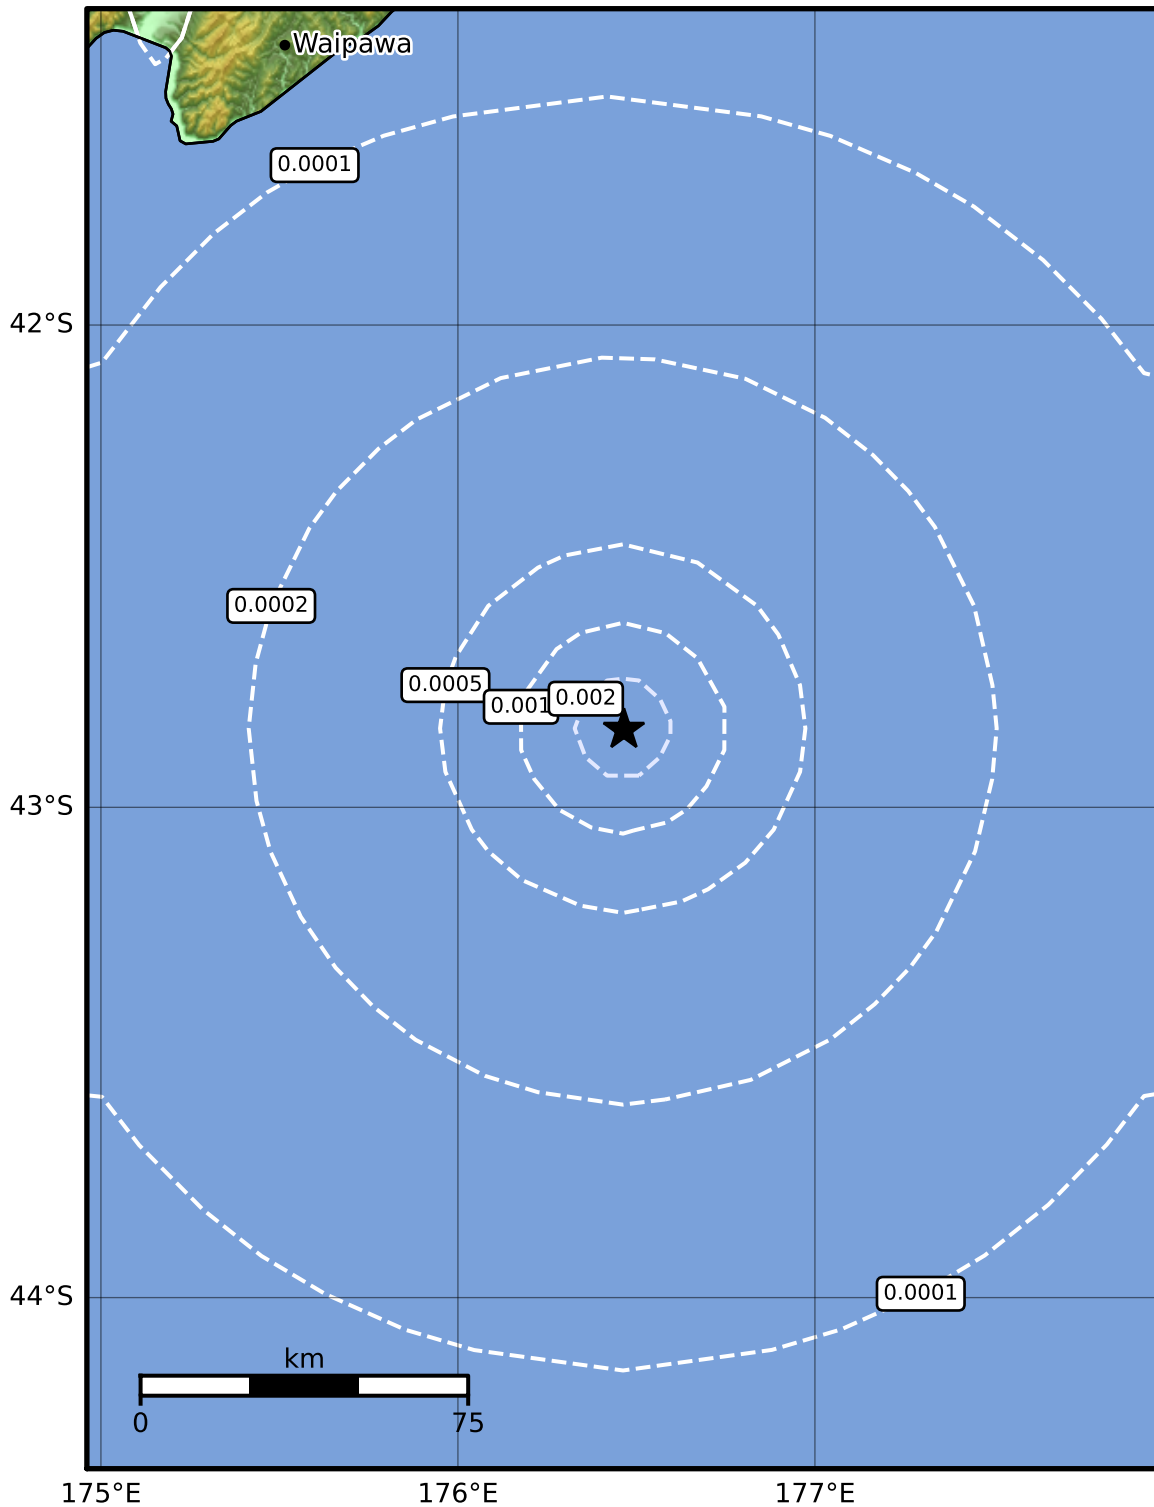

3.0 Second Peak Spectral Acceleration Map GNS Science

ShakeMap: Chatham Rise

Jan 21, 2024 14:27:57 UTC M3.4 S42.84 E176.47 Depth: 12.0km ID:2024p055683

Scale based on Moratalla et al.(2021) and Worden et al.(2012) Version 2: Processed 2024-01-21T14:45:18Z

△ Seismic Instrument ○ Reported Intensity ★ Epicenter