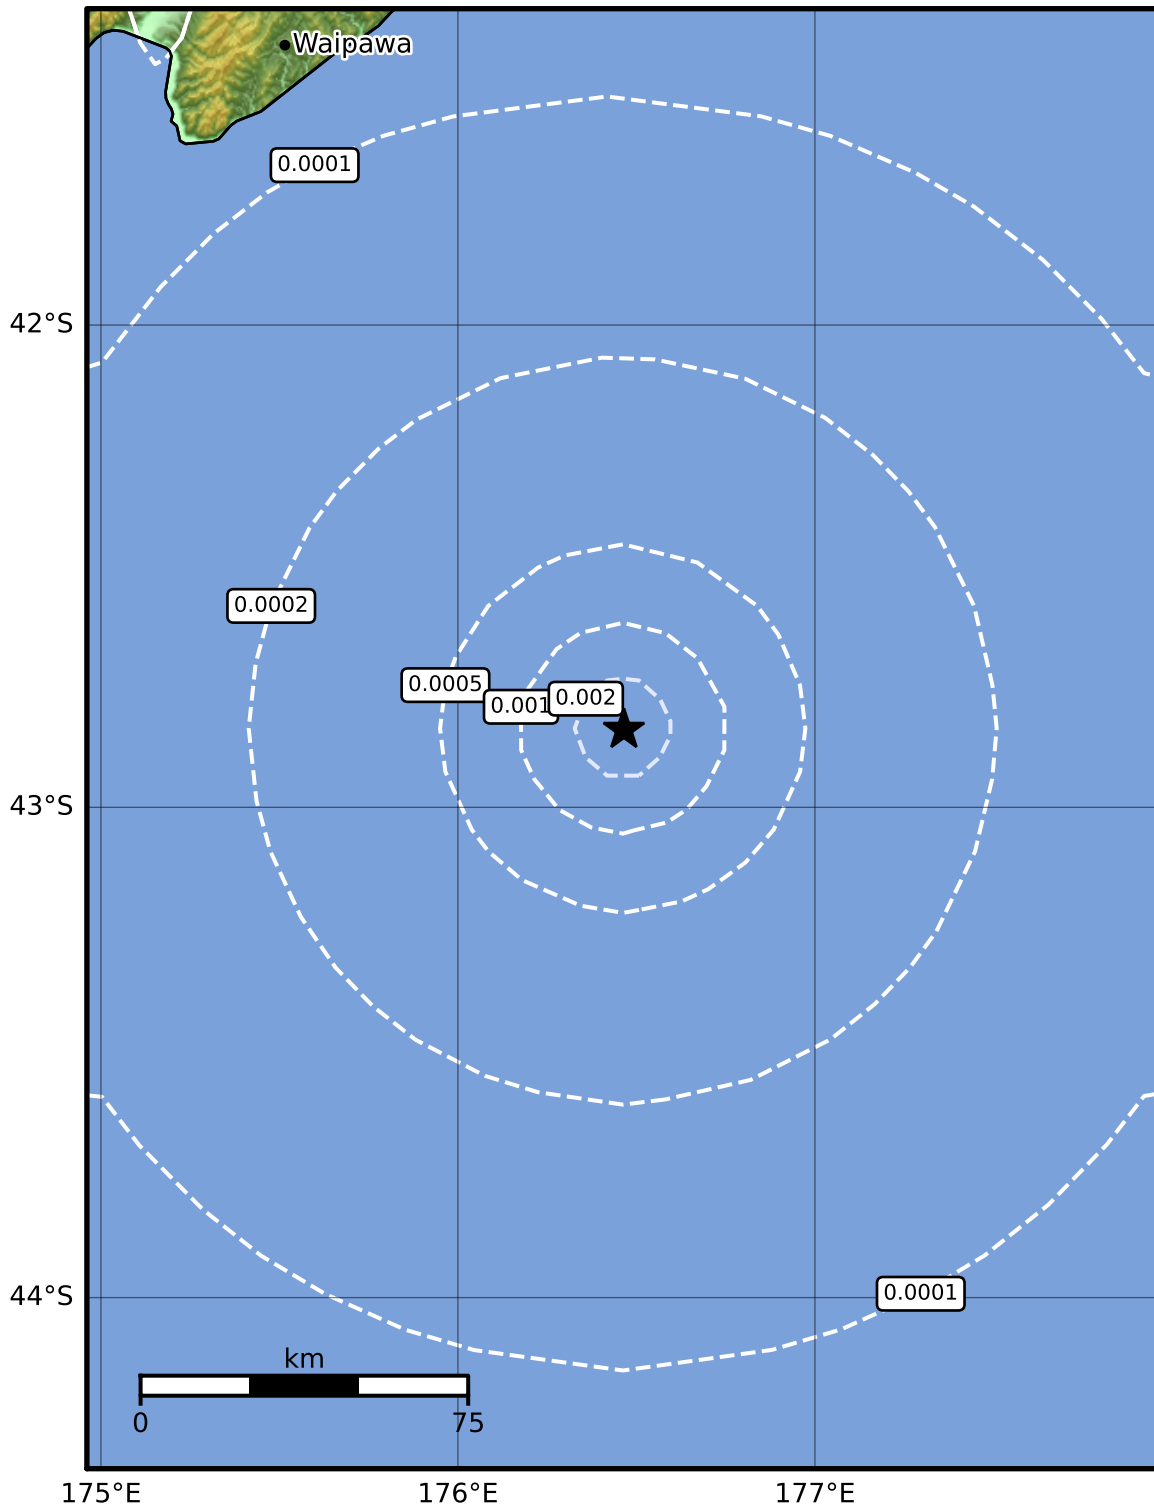

3.0 Second Peak Spectral Acceleration Map GNS Science

ShakeMap: Chatham Rise

Jan 21, 2024 14:27:57 UTC M3.4 S42.84 E176.47 Depth: 12.0km ID:2024p055683

Scale based on Moratalla et al.(2021) and Worden et al.(2012) Version 4: Processed 2024-01-21T14:58:46Z

△ Seismic Instrument ○ Reported Intensity ★ Epicenter