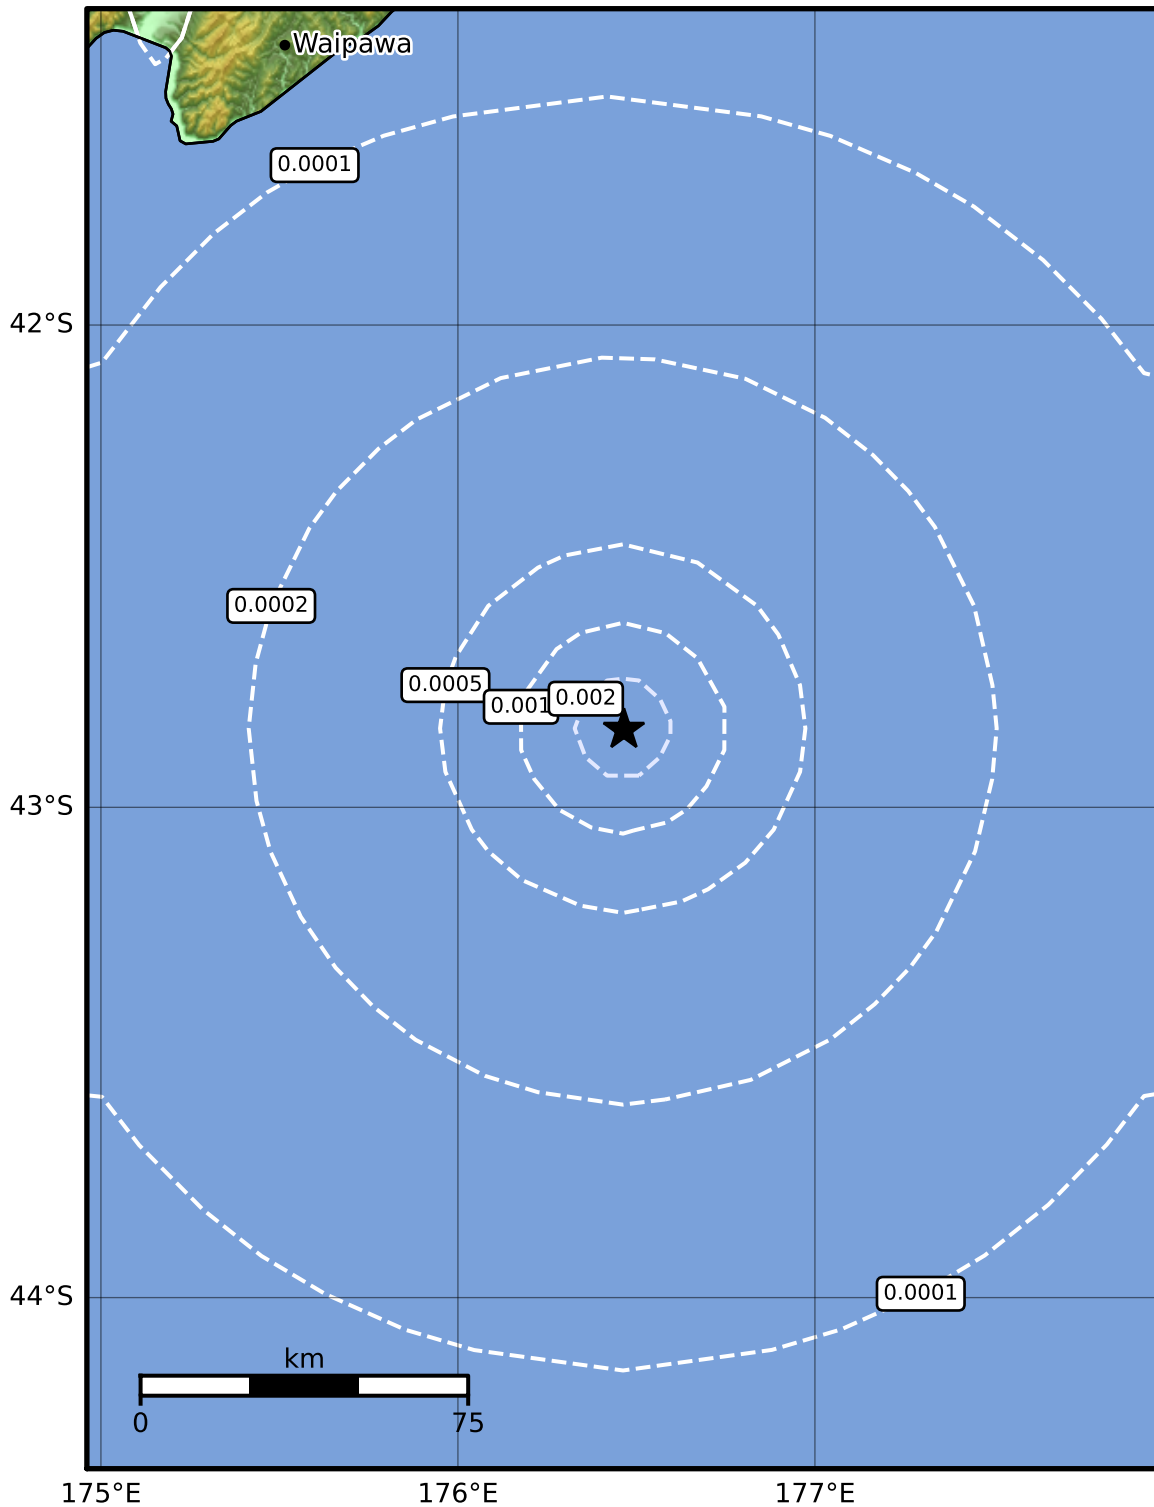

3.0 Second Peak Spectral Acceleration Map GNS Science

ShakeMap: Chatham Rise

Jan 21, 2024 14:27:57 UTC M3.4 S42.84 E176.47 Depth: 12.0km ID:2024p055683

Scale based on Moratalla et al.(2021) and Worden et al.(2012) Version 5: Processed 2024-01-21T15:28:47Z

△ Seismic Instrument ○ Reported Intensity ★ Epicenter