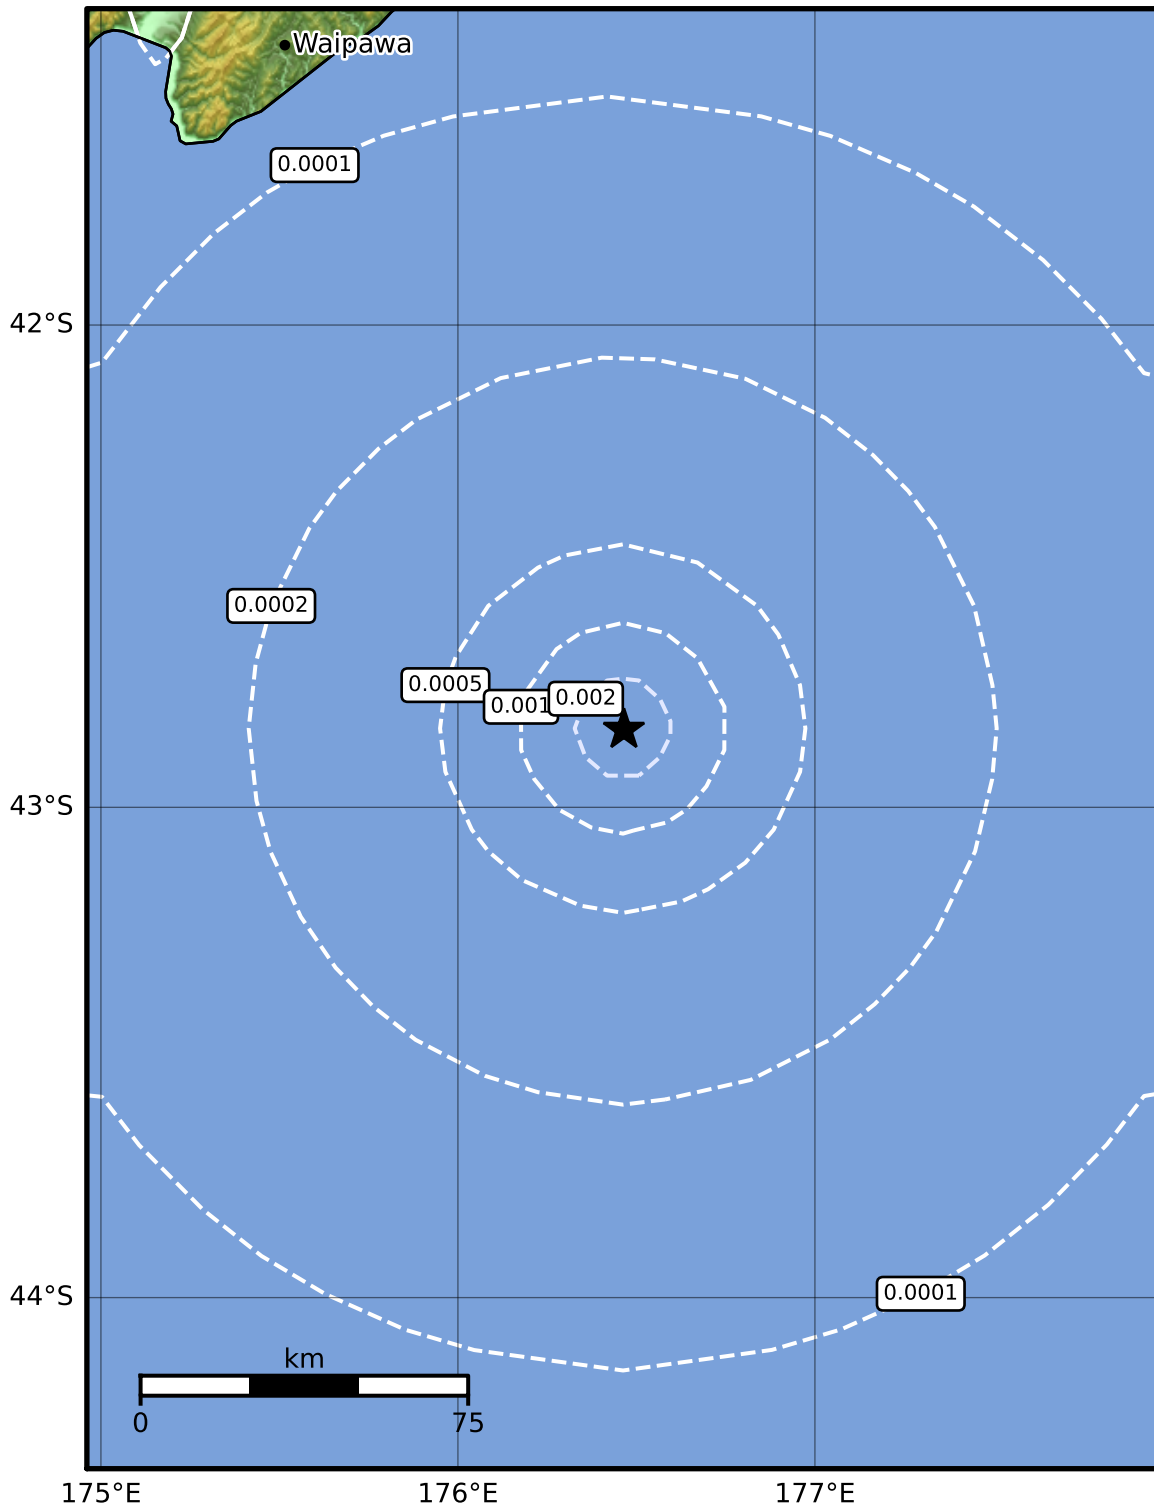

3.0 Second Peak Spectral Acceleration Map GNS Science

ShakeMap: Chatham Rise

Jan 21, 2024 14:27:57 UTC M3.4 S42.84 E176.47 Depth: 12.0km ID:2024p055683

Scale based on Moratalla et al.(2021) and Worden et al.(2012) Version 7: Processed 2024-01-21T17:28:47Z

△ Seismic Instrument ○ Reported Intensity ★ Epicenter