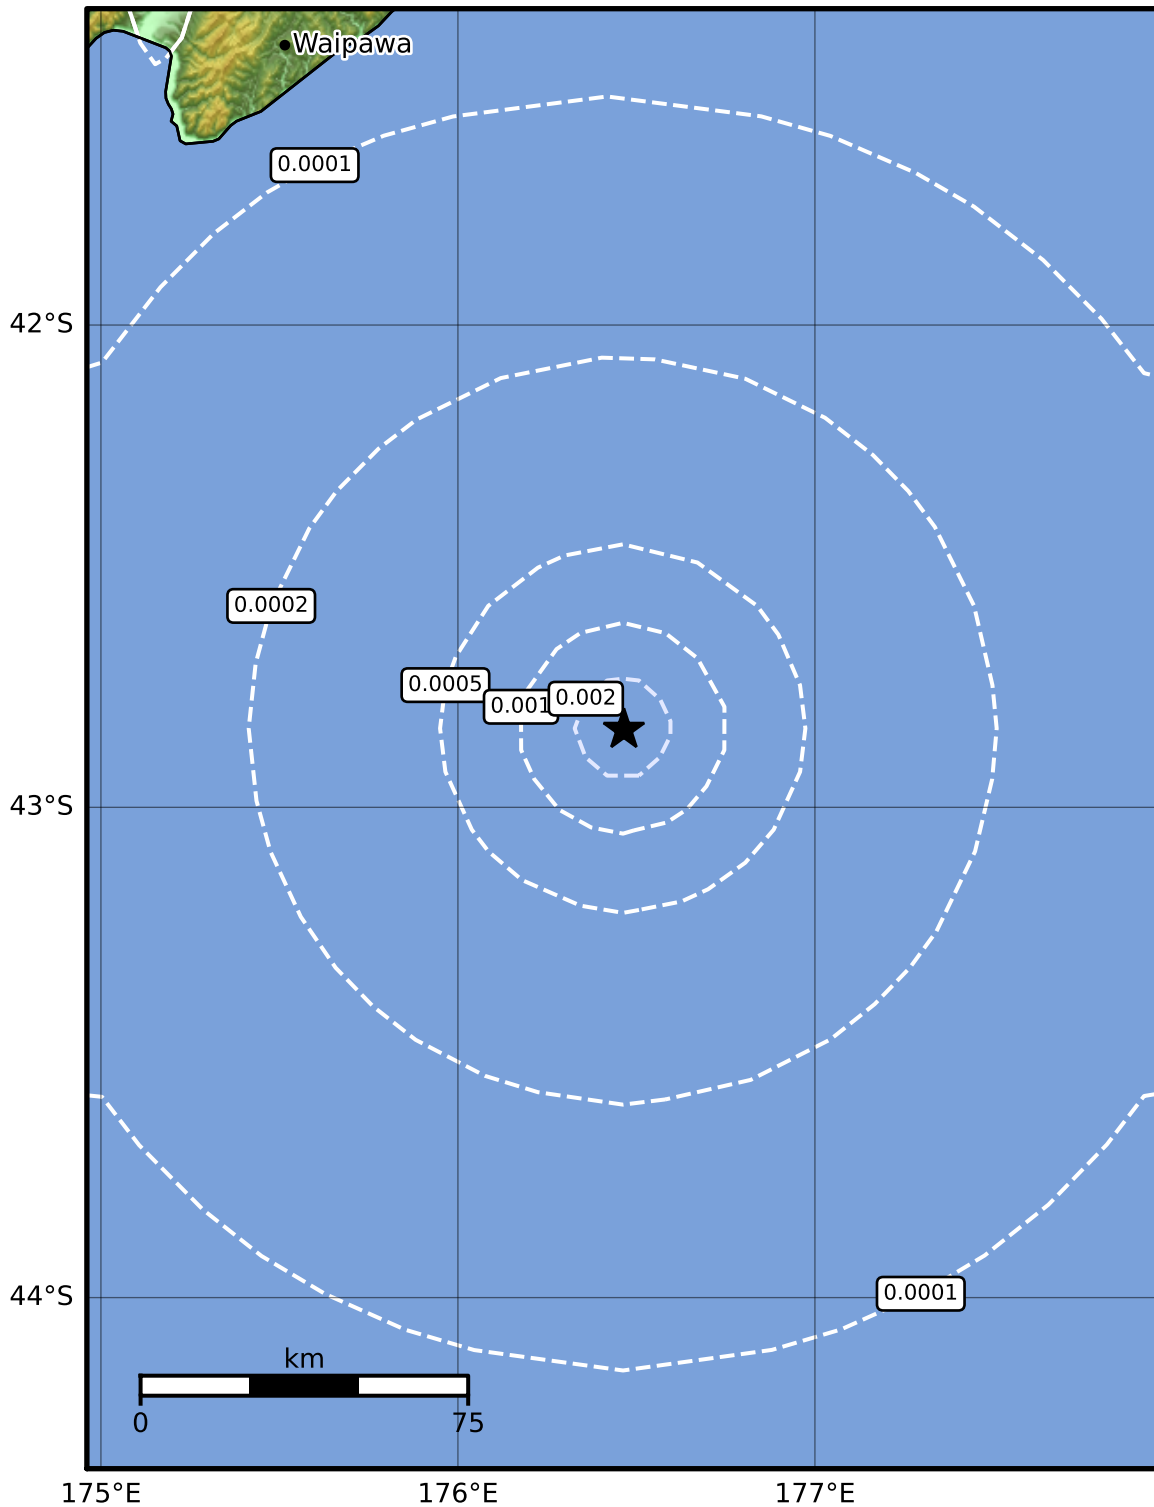

3.0 Second Peak Spectral Acceleration Map GNS Science

ShakeMap: Chatham Rise

Jan 21, 2024 14:27:57 UTC M3.4 S42.84 E176.47 Depth: 12.0km ID:2024p055683

Scale based on Moratalla et al.(2021) and Worden et al.(2012) Version 8: Processed 2024-01-21T20:28:48Z

△ Seismic Instrument ○ Reported Intensity ★ Epicenter