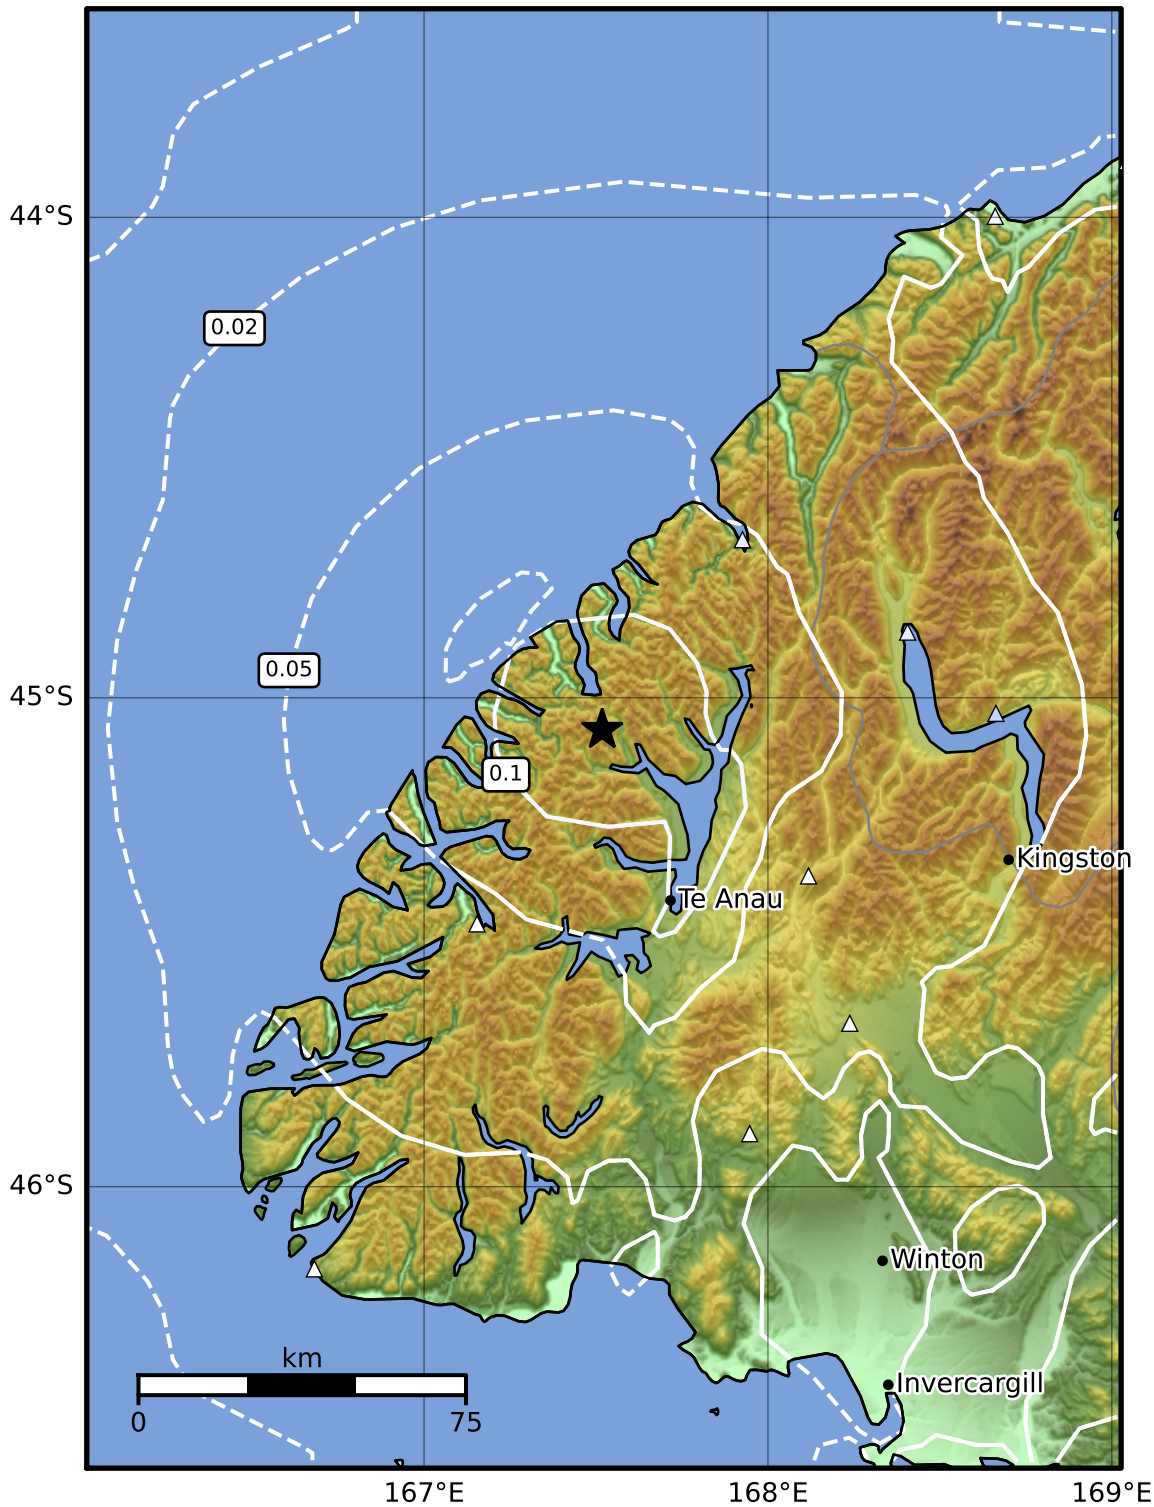

0.3 Second Peak Spectral Acceleration Map GNS Science  
ShakeMap: Fiordland

Jan 26, 2024 01:14:57 UTC M3.6 S45.07 E167.52 Depth: 37.0km ID:2024p067708

SA(0.3) (%g)	0.1	0.2	0.5	1	2	5	10	20	50	100	200
--------------	-----	-----	-----	---	---	---	----	----	----	-----	-----

Scale based on Moratalla et al.(2021) and Worden et al.(2012) Version 5: Processed 2024-01-26T01:45:47Z  
 Δ Seismic Instrument ○ Reported Intensity ★ Epicenter