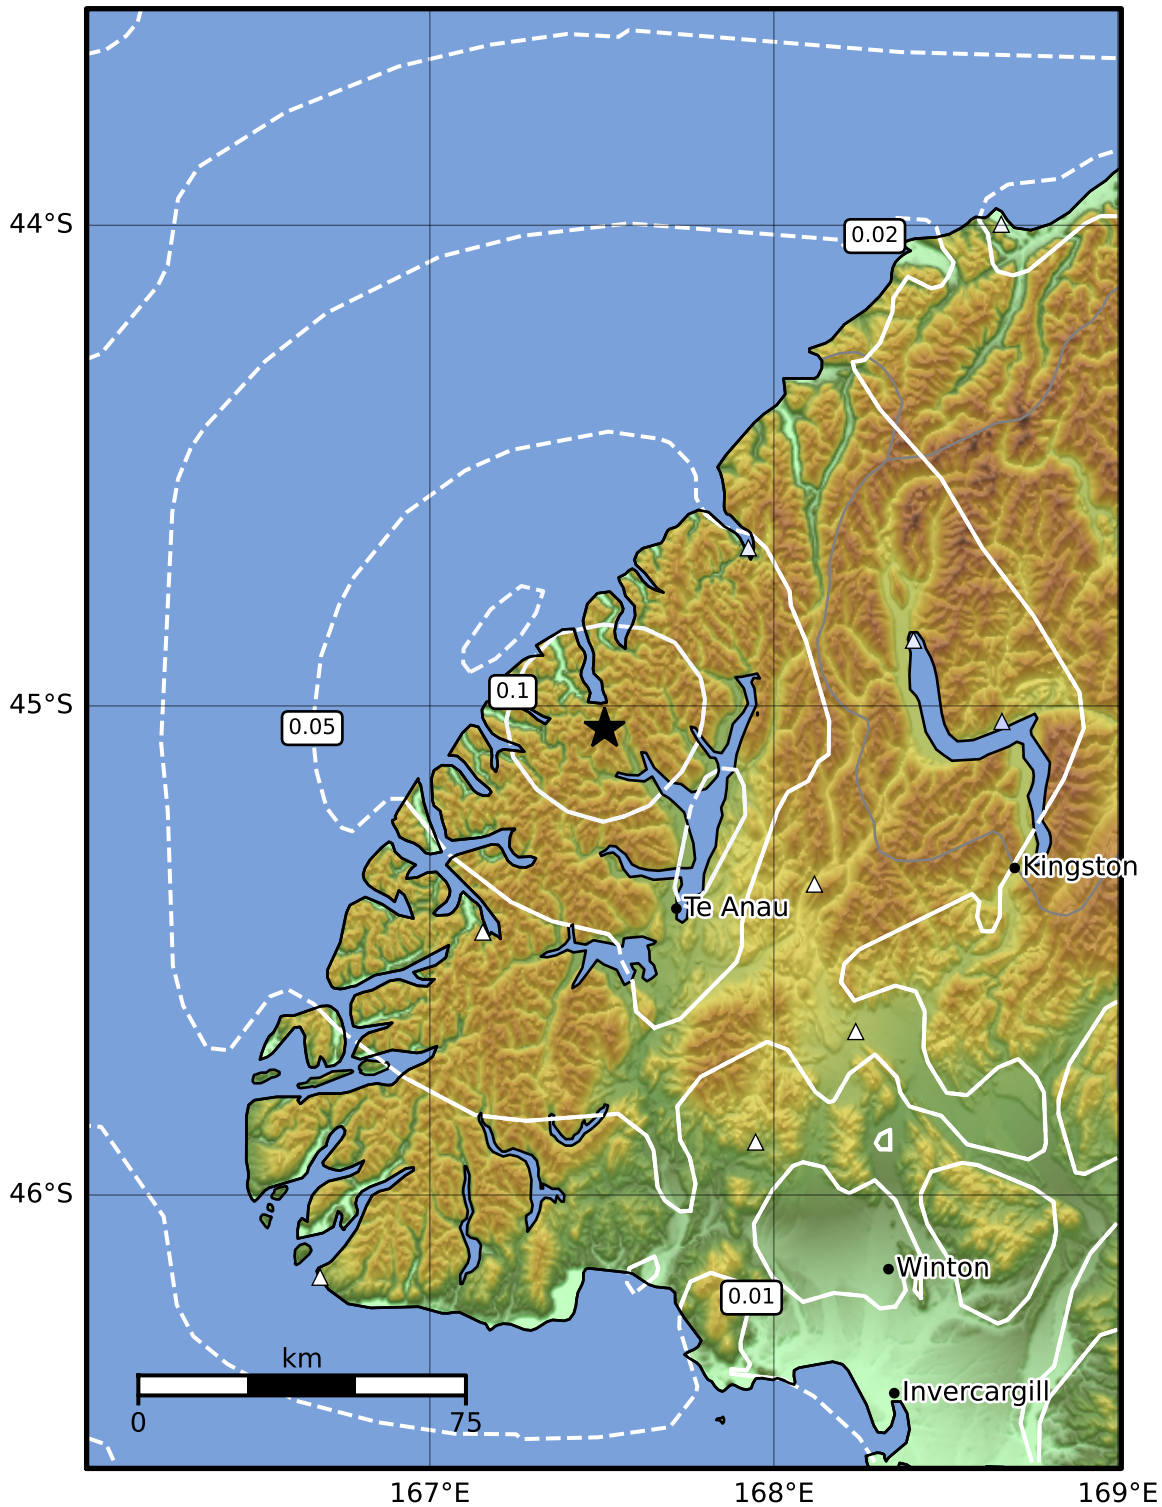

0.3 Second Peak Spectral Acceleration Map GNS Science  
ShakeMap: Fiordland

Jan 26, 2024 01:14:57 UTC M3.6 S45.05 E167.51 Depth: 36.8km ID:2024p067708

SA(0.3) (%g)	0.1	0.2	0.5	1	2	5	10	20	50	100	200
--------------	-----	-----	-----	---	---	---	----	----	----	-----	-----

Scale based on Moratalla et al.(2021) and Worden et al.(2012) Version 9: Processed 2024-01-26T03:15:47Z  
 Δ Seismic Instrument ○ Reported Intensity ★ Epicenter