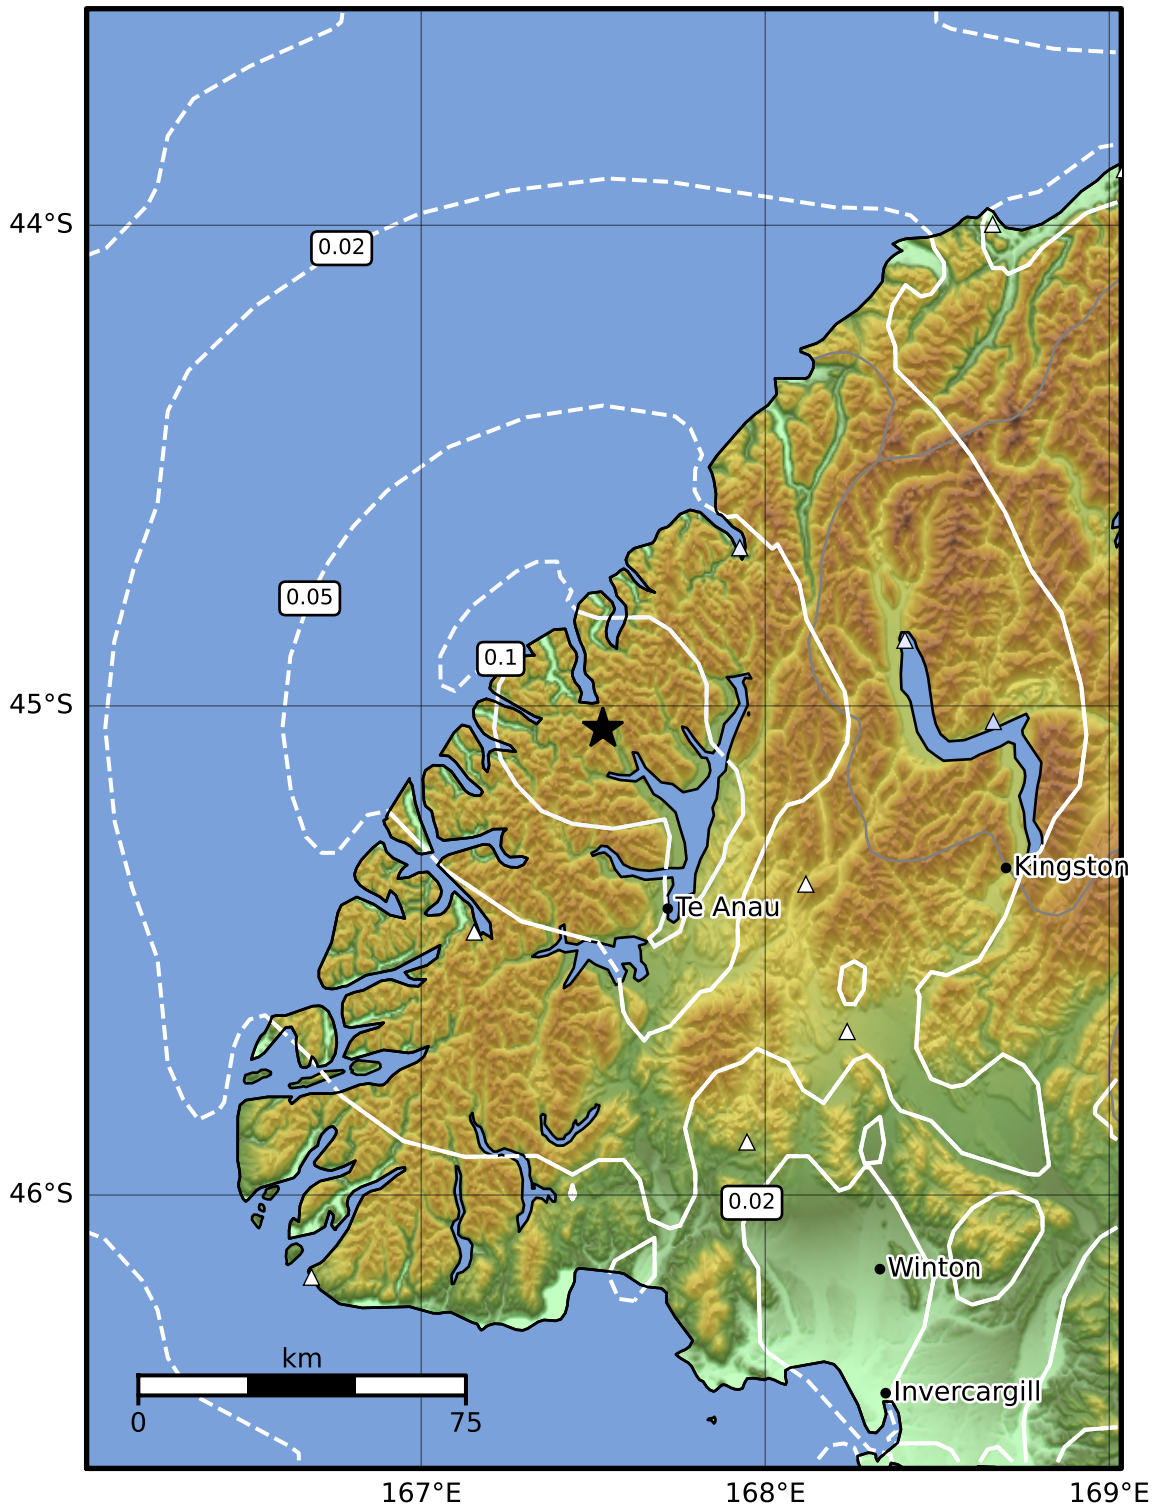

0.3 Second Peak Spectral Acceleration Map GNS Science
ShakeMap: Fiordland

Jan 26, 2024 01:14:57 UTC M3.6 S45.05 E167.53 Depth: 38.1km ID:2024p067708

SA(0.3) (%g)	0.1	0.2	0.5	1	2	5	10	20	50	100	200
---------------------	------------	------------	------------	----------	----------	----------	-----------	-----------	-----------	------------	------------

Scale based on Moratalla et al.(2021) and Worden et al.(2012) Version 14: Processed 2024-02-21T18:47:42Z

△ Seismic Instrument ○ Reported Intensity ★ Epicenter