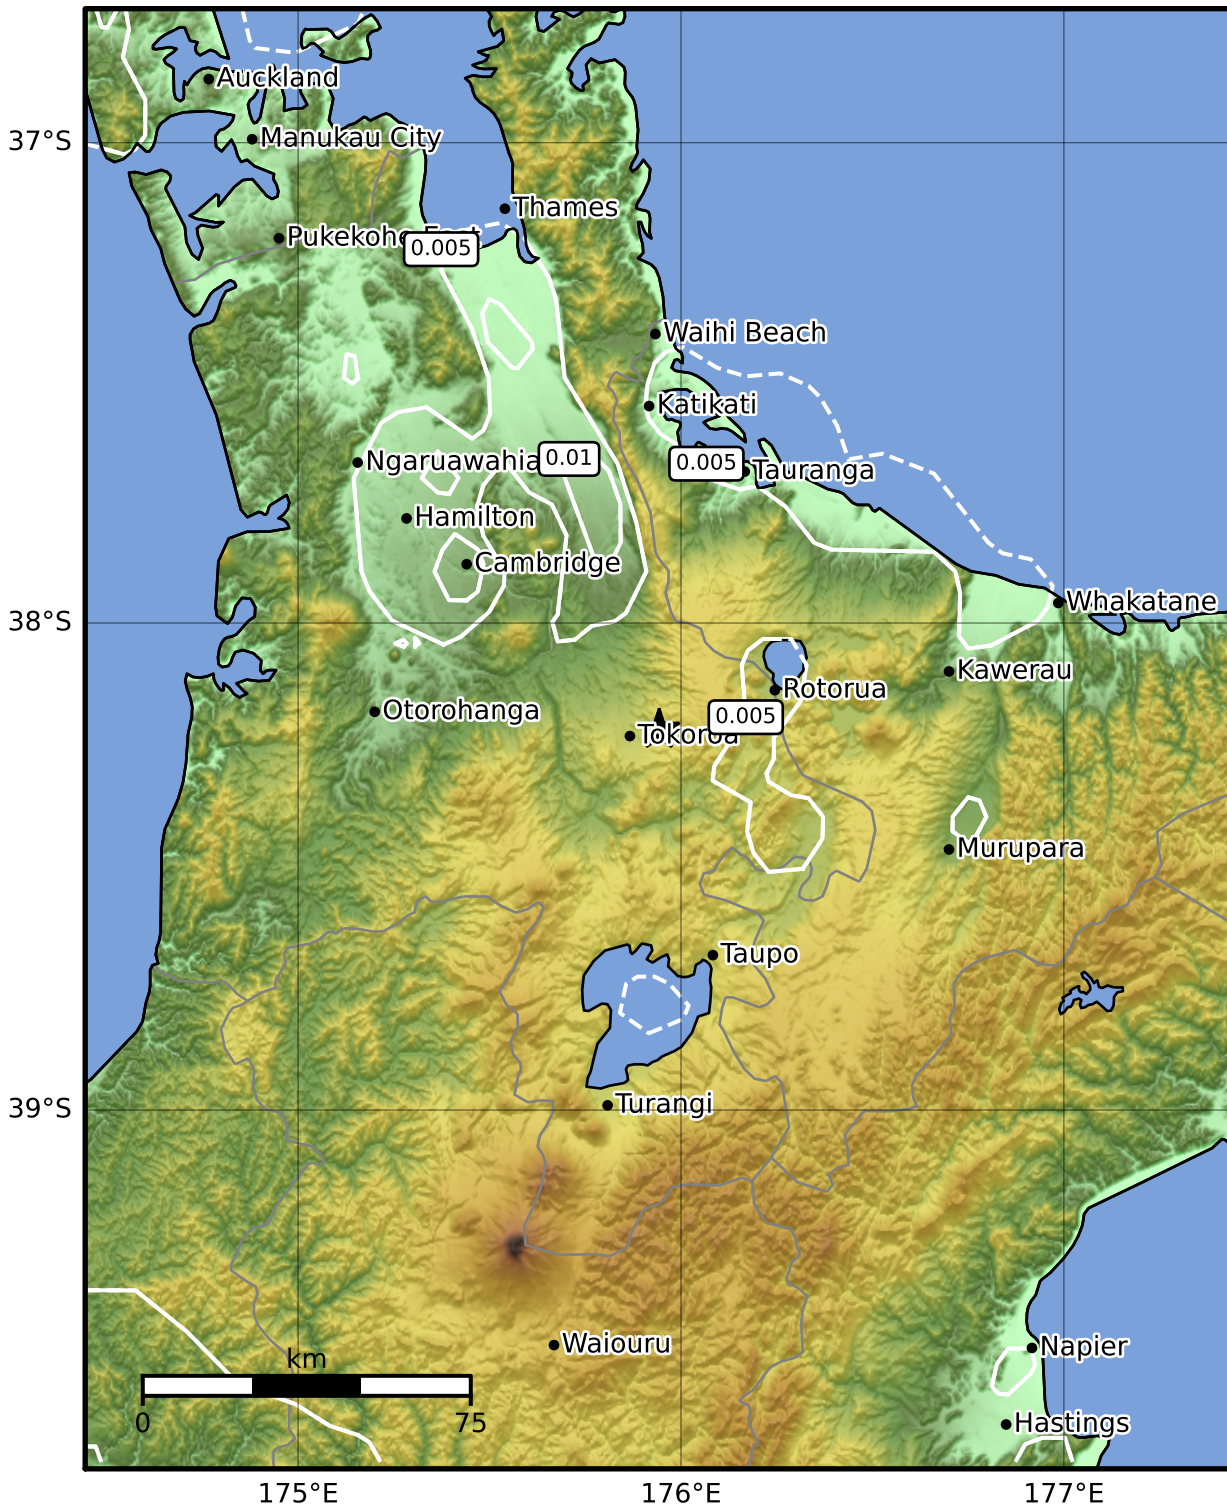

1.0 Second Peak Spectral Acceleration Map GNS Science

ShakeMap: Waikato

Jan 28, 2024 14:11:32 UTC M3.6 S38.22 E175.94 Depth: 158.1km ID:2024p074570

SA(1.0) (%g)	0.1	0.2	0.5	1	2	5	10	20	50	100	200
---------------------	------------	------------	------------	----------	----------	----------	-----------	-----------	-----------	------------	------------

Scale based on Moratalla et al.(2021) and Worden et al.(2012) Version 1: Processed 2024-01-28T14:15:08Z

△ Seismic Instrument ○ Reported Intensity ★ Epicenter