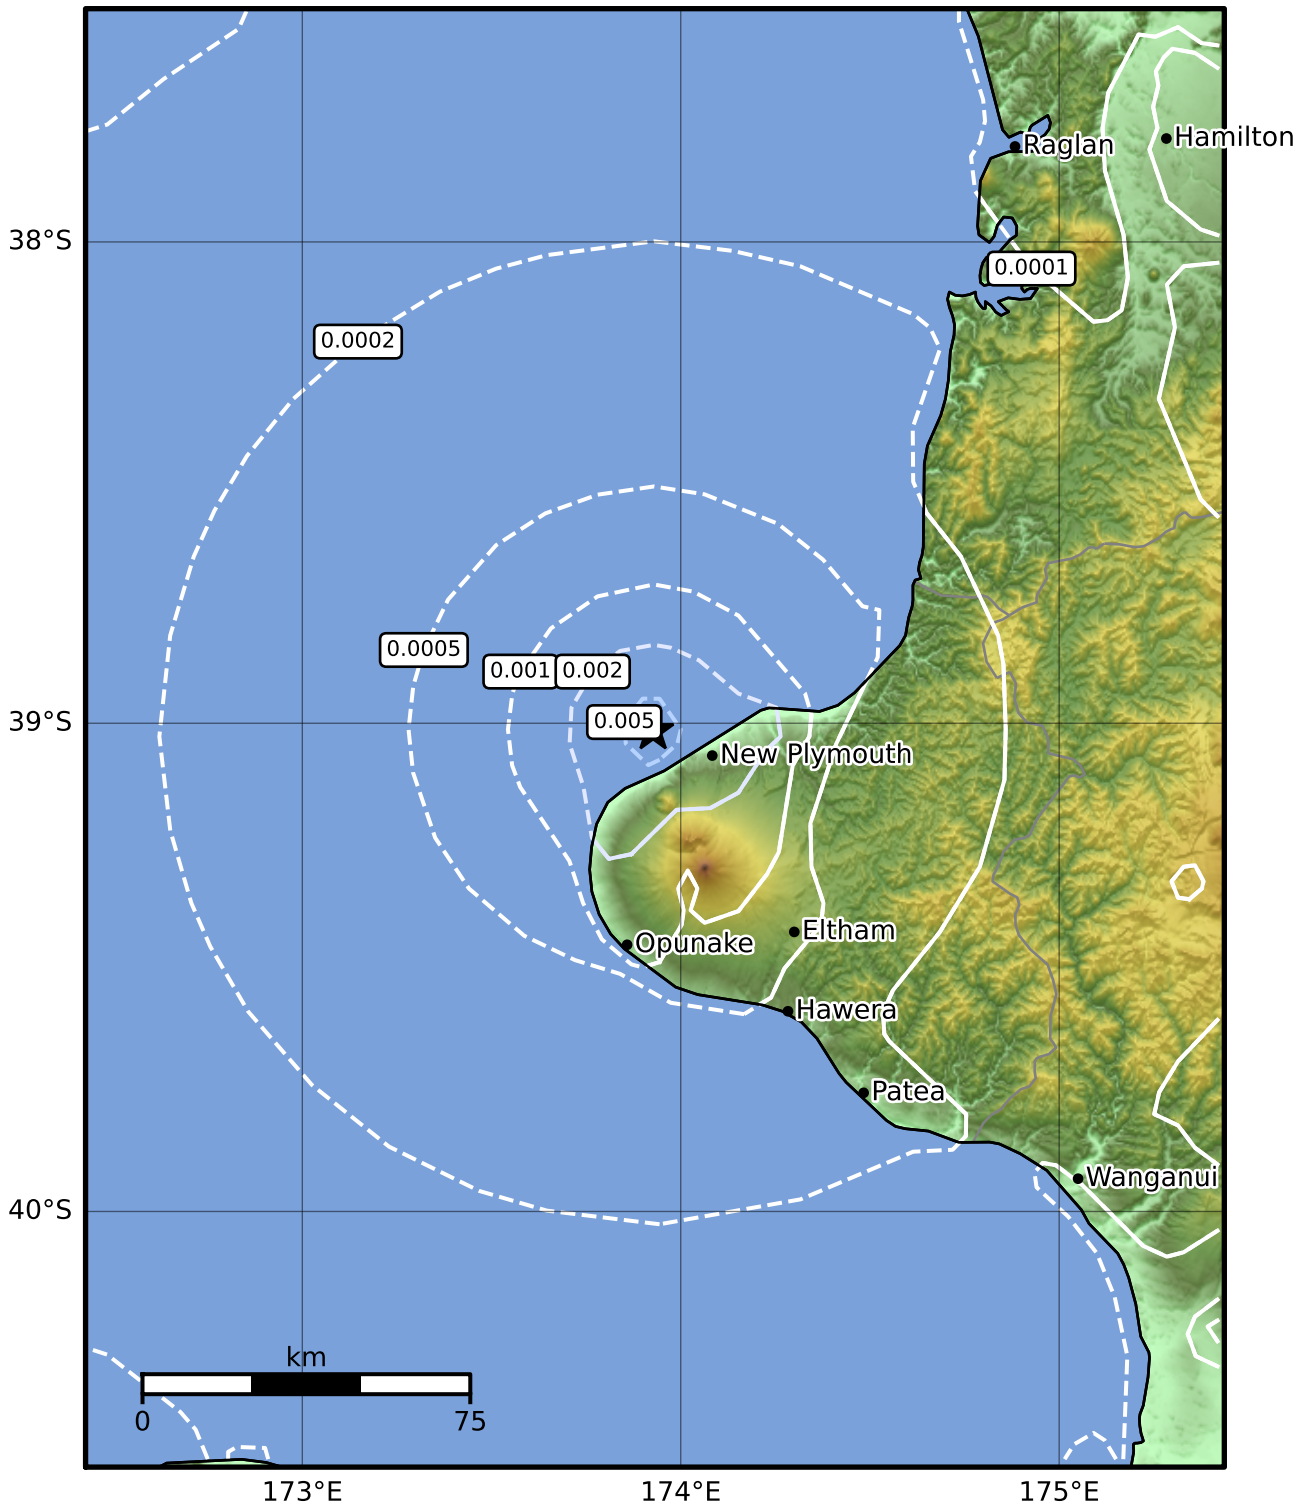

3.0 Second Peak Spectral Acceleration Map GNS Science
ShakeMap: Taranaki

Feb 12, 2024 04:05:06 UTC M3.5 S39.02 E173.93 Depth: 6.6km ID:2024p113973

Scale based on Moratalla et al.(2021) and Worden et al.(2012) Version 2: Processed 2024-02-12T04:12:34Z

△ Seismic Instrument ○ Reported Intensity ★ Epicenter