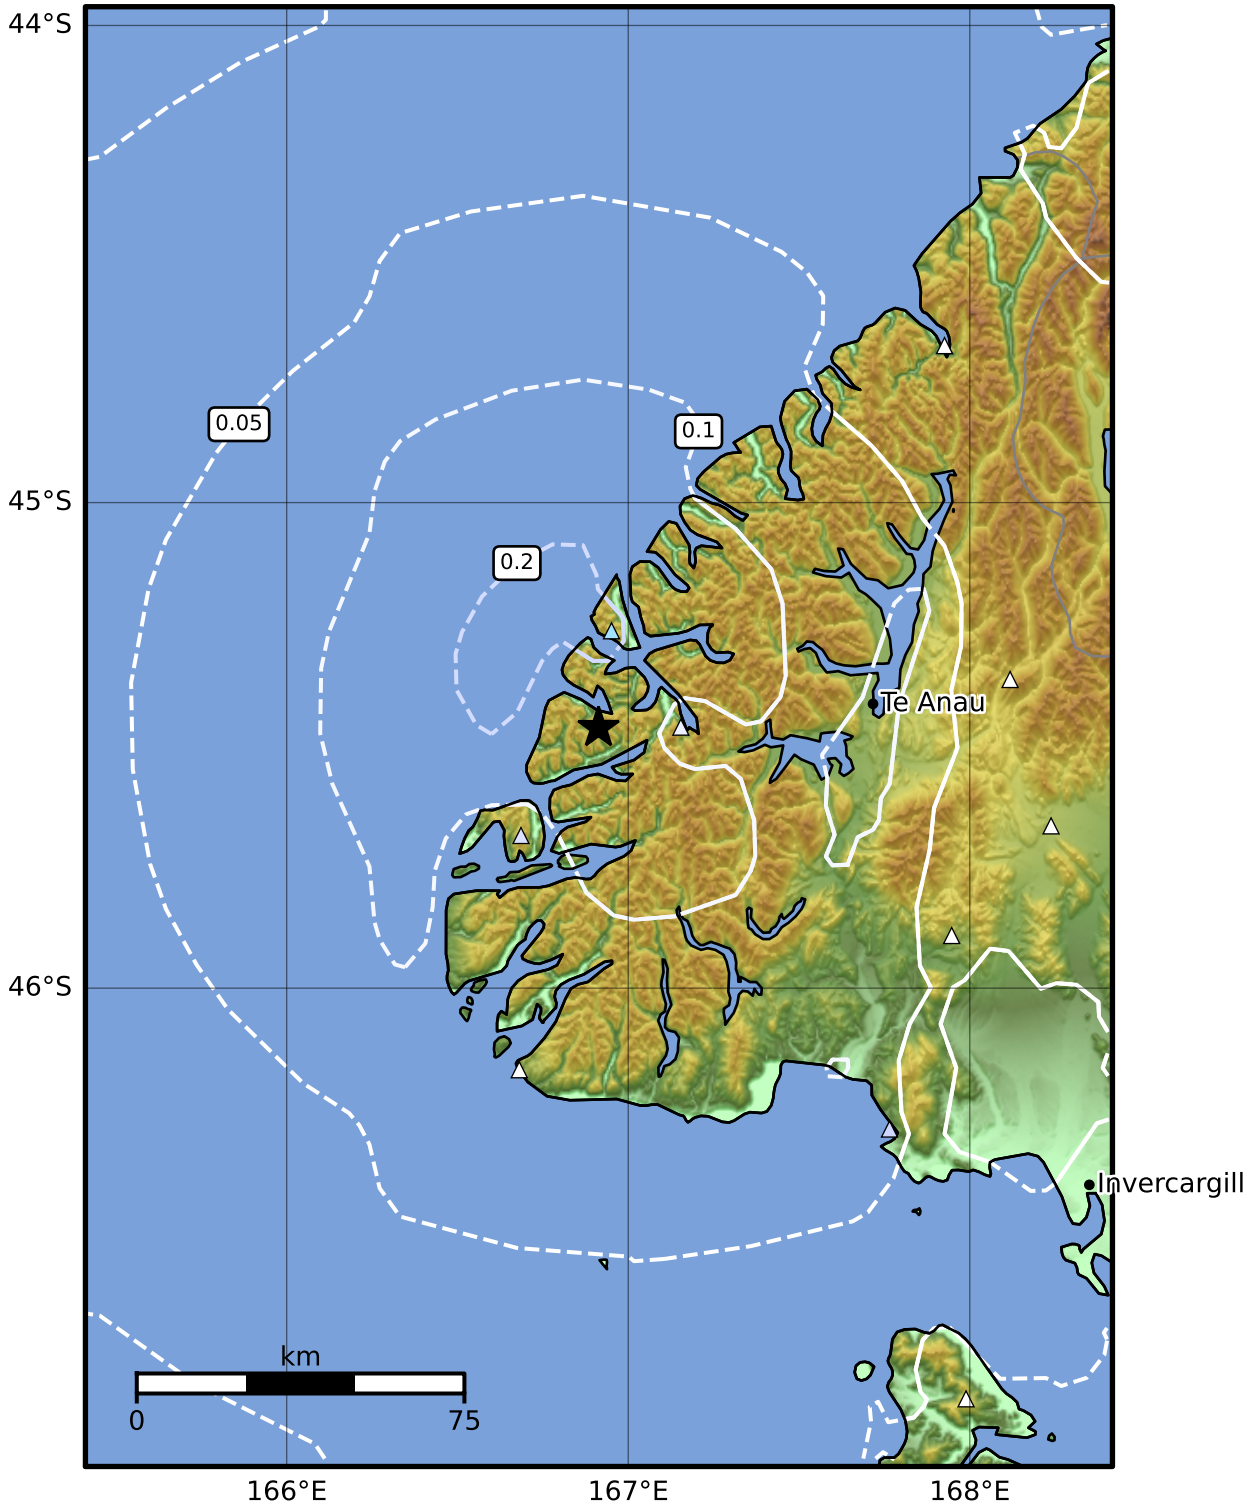

0.3 Second Peak Spectral Acceleration Map GNS Science
 ShakeMap: Fiordland

Feb 28, 2024 00:04:29 UTC M3.5 S45.47 E166.91 Depth: 58.2km ID:2024p156765

SA(0.3) (%g)	0.1	0.2	0.5	1	2	5	10	20	50	100	200
---------------------	------------	------------	------------	----------	----------	----------	-----------	-----------	-----------	------------	------------

Scale based on Moratalla et al.(2021) and Worden et al.(2012) Version 3: Processed 2024-02-28T00:18:57Z

△ Seismic Instrument ○ Reported Intensity ★ Epicenter