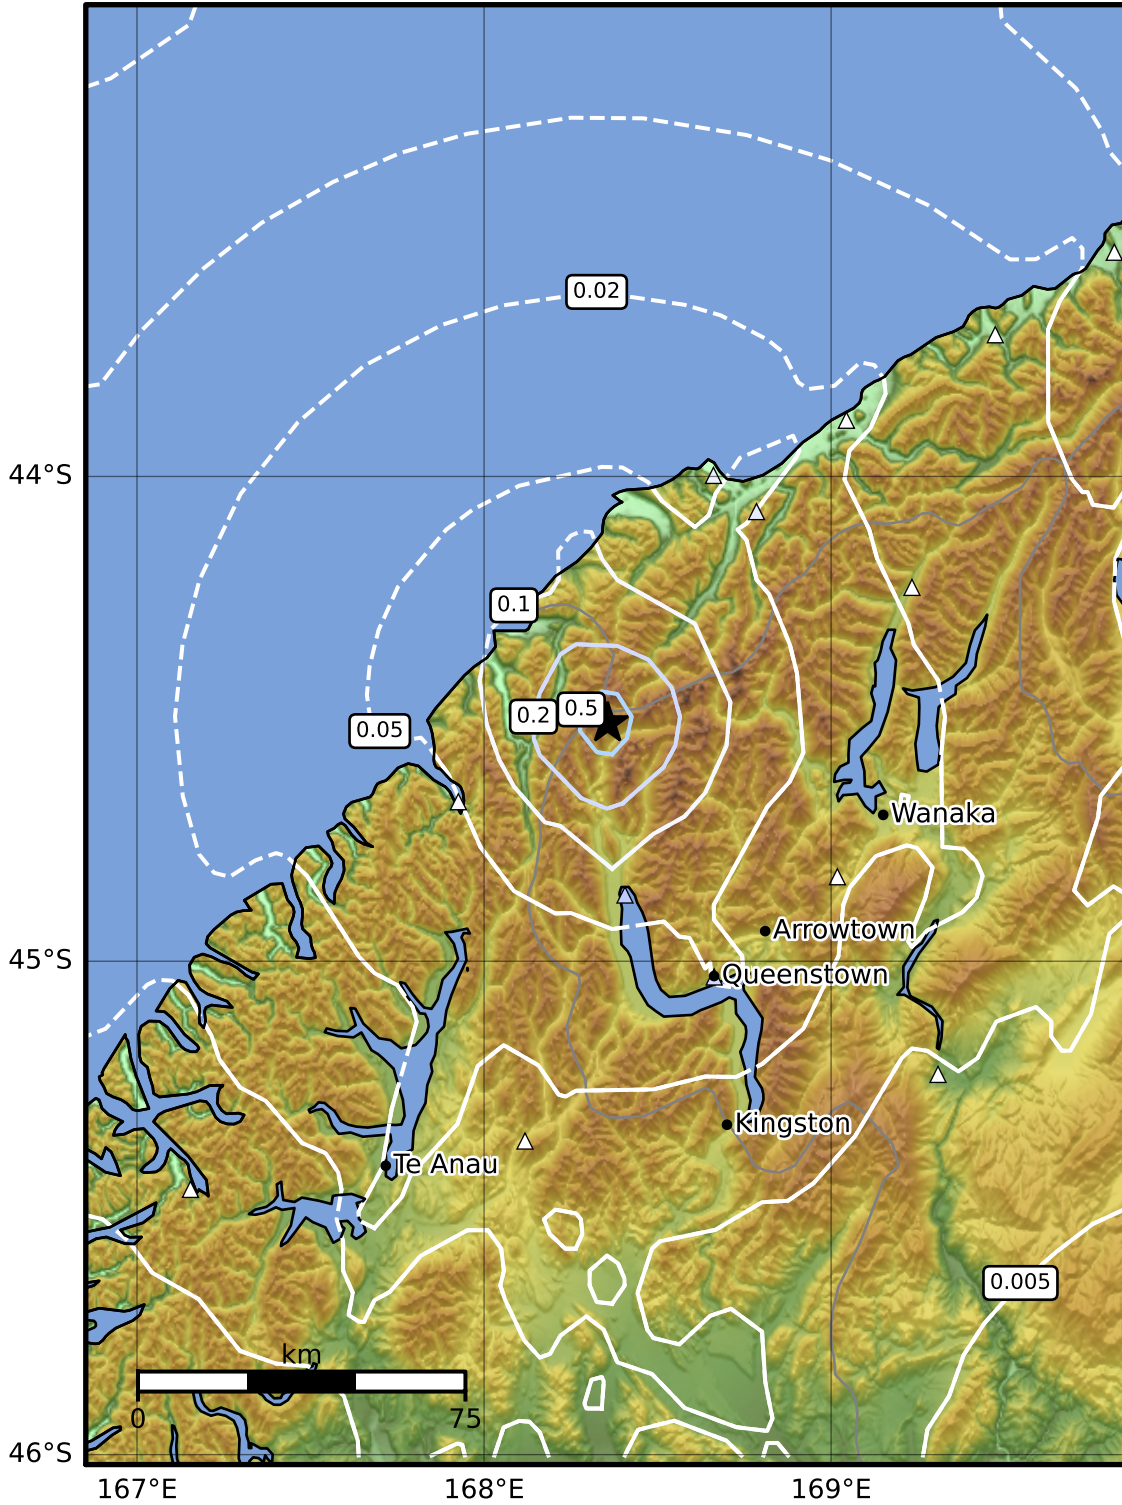

0.3 Second Peak Spectral Acceleration Map GNS Science
 ShakeMap: Fiordland

Mar 01, 2024 18:43:14 UTC M3.6 S44.51 E168.36 Depth: 5.0km ID:2024p164270

SA(0.3) (%g)	0.1	0.2	0.5	1	2	5	10	20	50	100	200
---------------------	------------	------------	------------	----------	----------	----------	-----------	-----------	-----------	------------	------------

Scale based on Moratalla et al.(2021) and Worden et al.(2012) Version 5: Processed 2024-03-03T01:32:02Z

△ Seismic Instrument ○ Reported Intensity ★ Epicenter