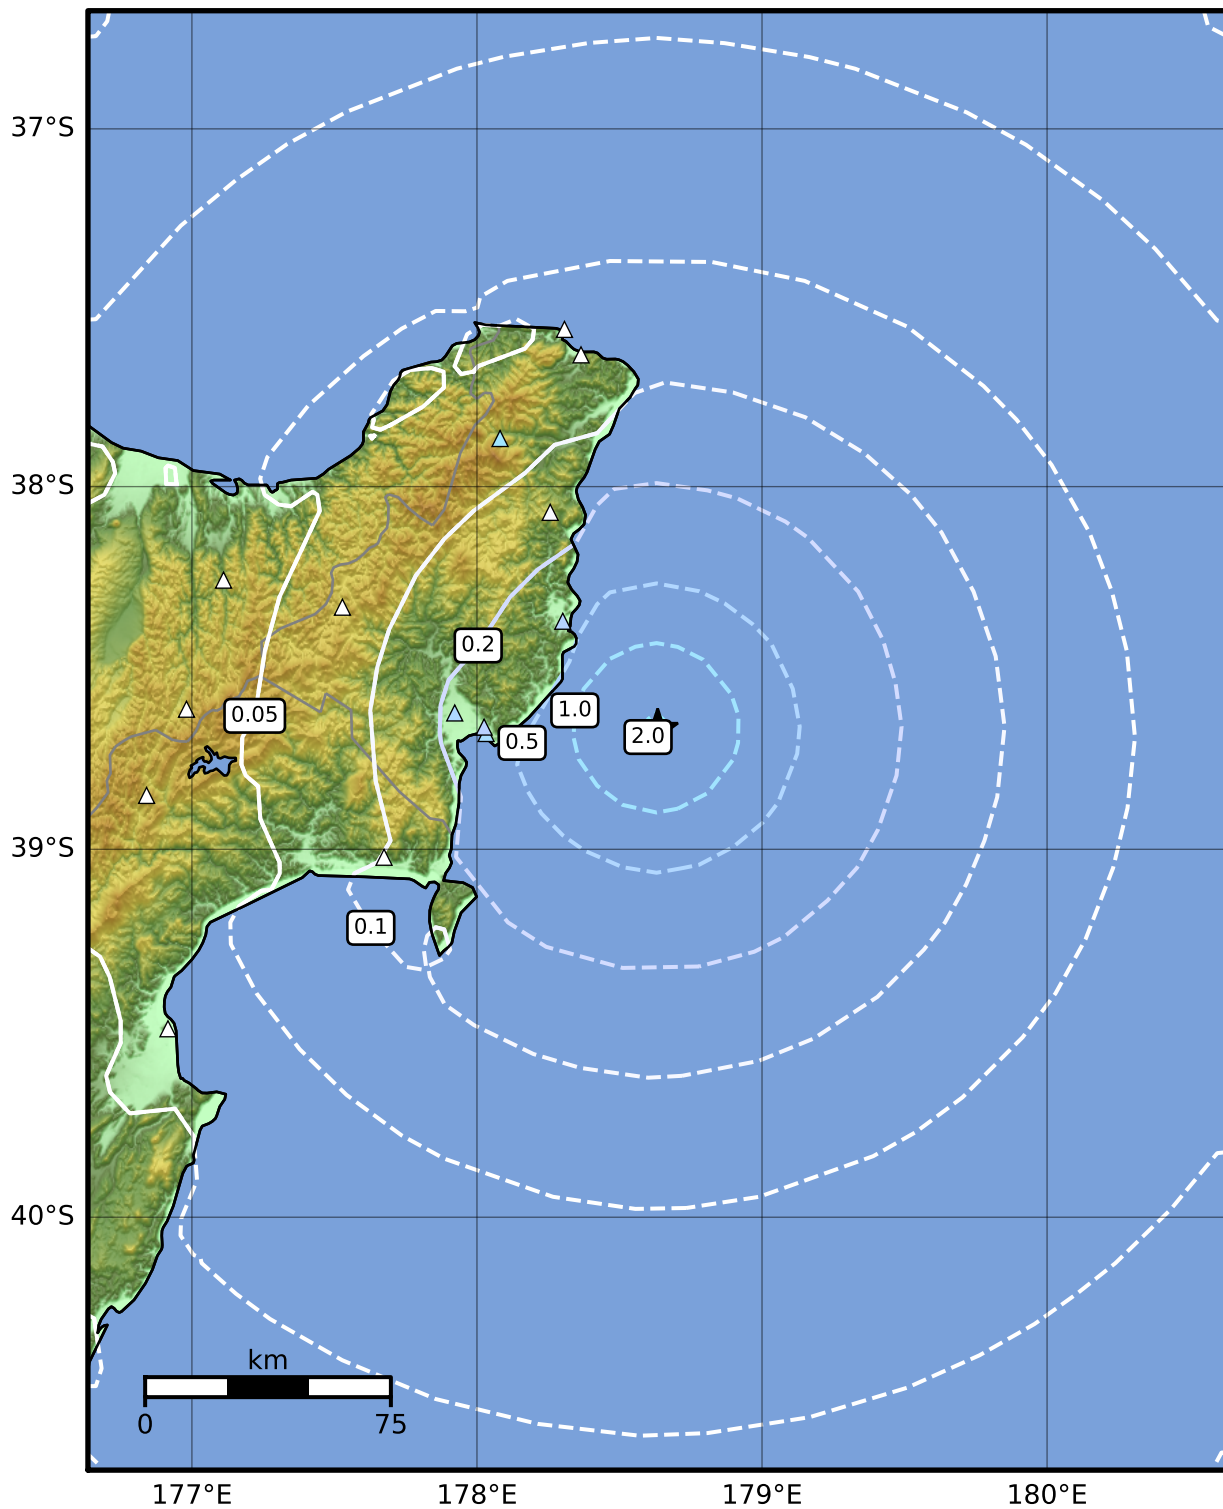

0.3 Second Peak Spectral Acceleration Map GNS Science

ShakeMap: Hikurangi Trough

Mar 11, 2024 20:36:40 UTC M4.1 S38.67 E178.63 Depth: 23.3km ID:2024p191510

SA(0.3) (%g)	0.1	0.2	0.5	1	2	5	10	20	50	100	200
--------------	-----	-----	-----	---	---	---	----	----	----	-----	-----

Scale based on Moratalla et al.(2021) and Worden et al.(2012) Version 2: Processed 2024-03-11T20:45:06Z

△ Seismic Instrument ○ Reported Intensity ★ Epicenter