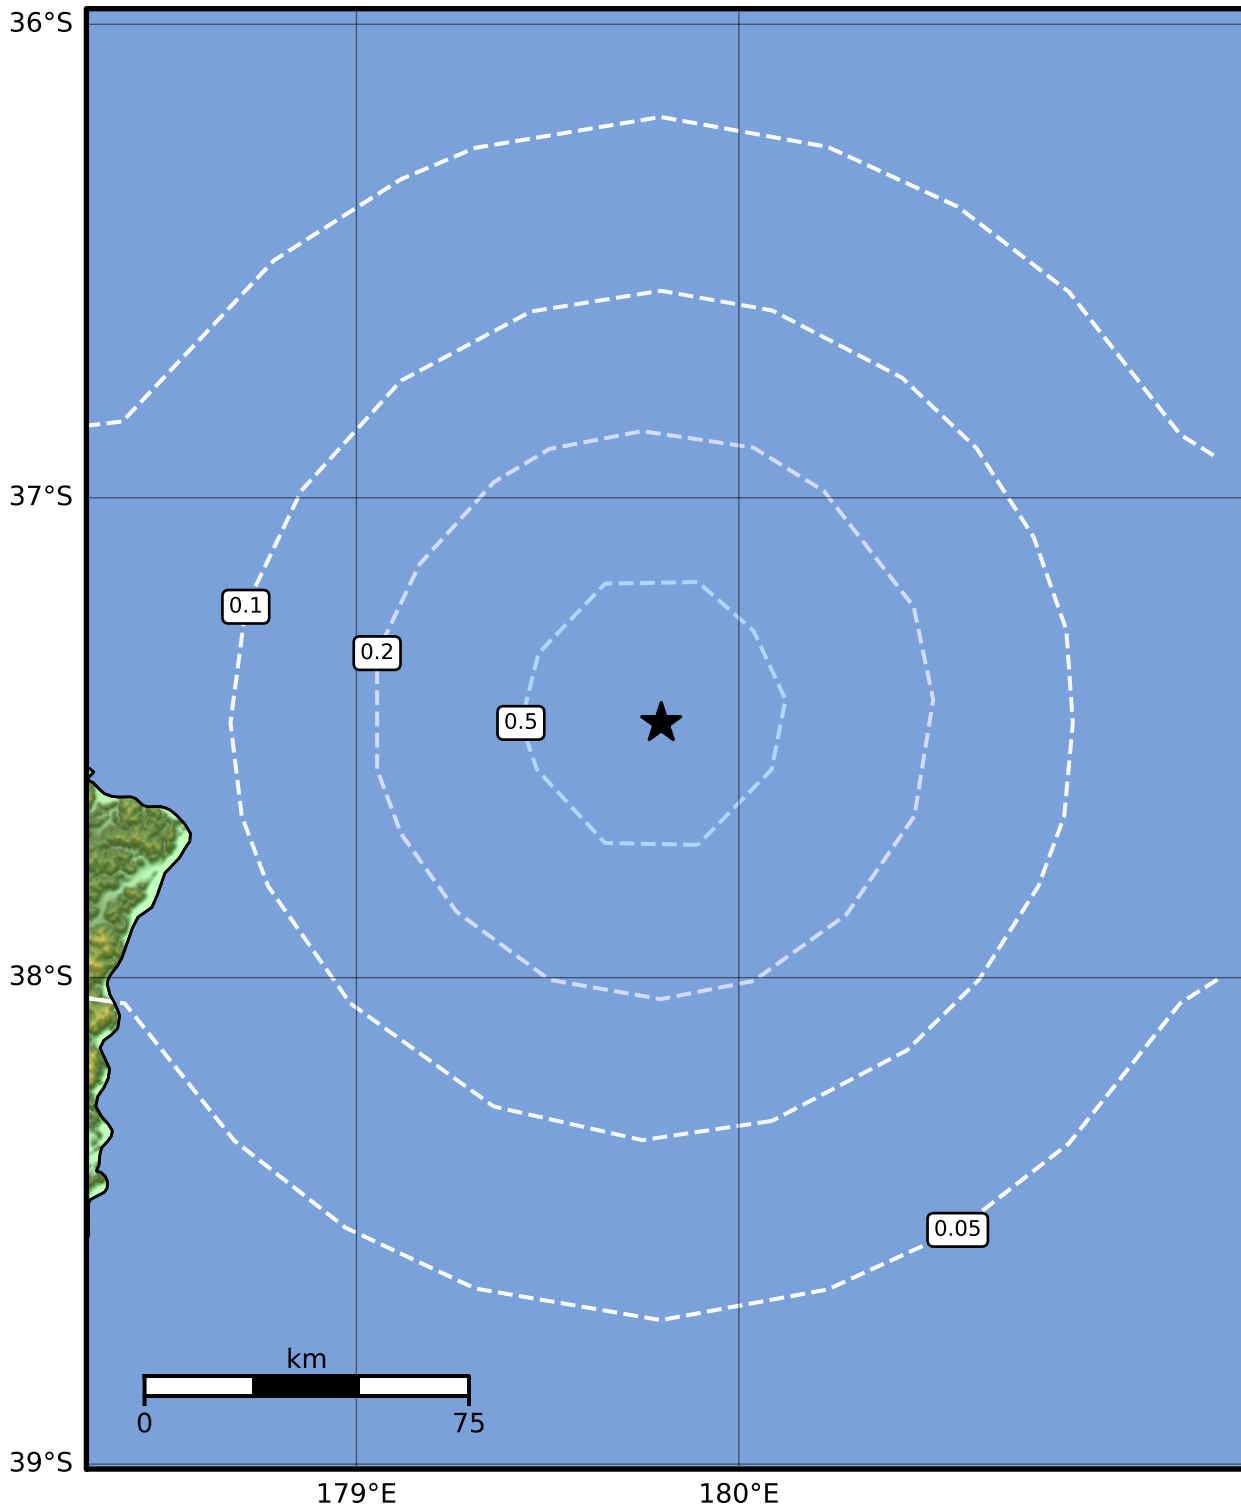

0.3 Second Peak Spectral Acceleration Map GNS Science

ShakeMap: Kermadec Trench

Mar 13, 2024 12:59:12 UTC M3.5 S37.47 E179.80 Depth: 33.0km ID:2024p196057

<b>SA(0.3) (%g)</b>	<b>0.1</b>	<b>0.2</b>	<b>0.5</b>	<b>1</b>	<b>2</b>	<b>5</b>	<b>10</b>	<b>20</b>	<b>50</b>	<b>100</b>	<b>200</b>
---------------------	------------	------------	------------	----------	----------	----------	-----------	-----------	-----------	------------	------------

Scale based on Moratalla et al.(2021) and Worden et al.(2012) Version 2: Processed 2024-03-13T13:09:45Z

△ Seismic Instrument ○ Reported Intensity ★ Epicenter