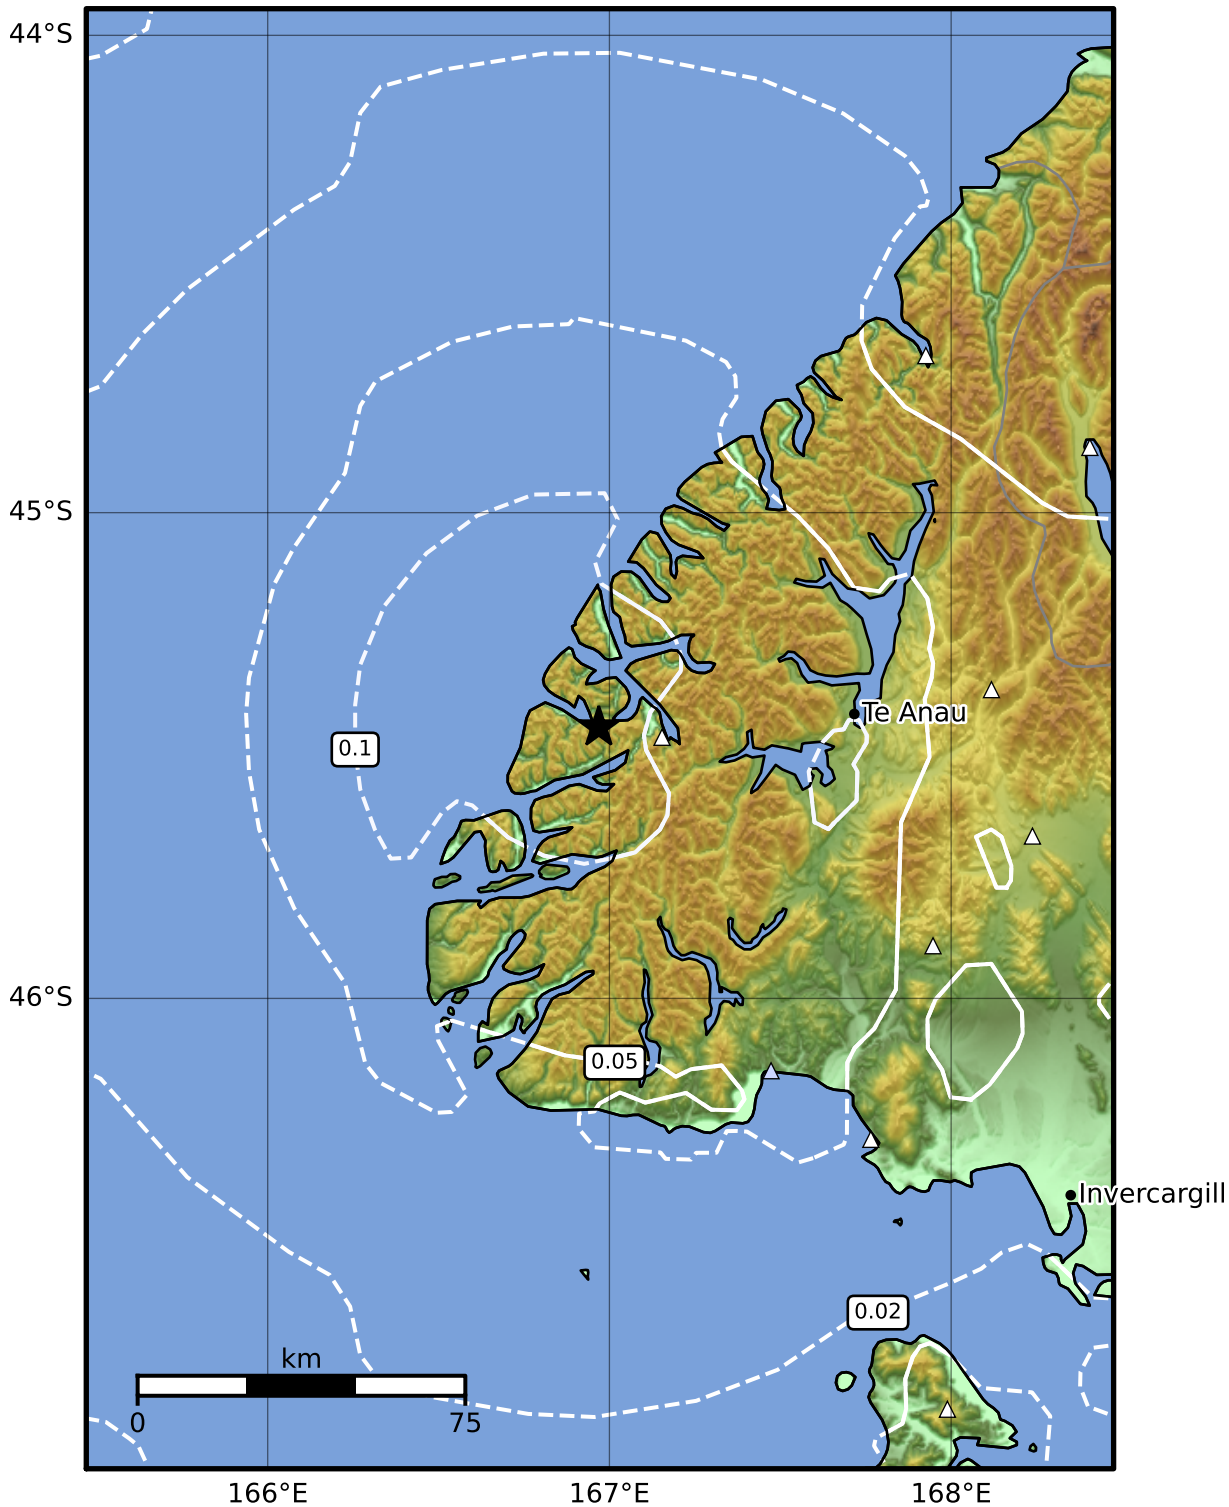

0.3 Second Peak Spectral Acceleration Map GNS Science

ShakeMap: Fiordland

Mar 20, 2024 14:19:28 UTC M3.5 S45.44 E166.97 Depth: 55.7km ID:2024p215126

SA(0.3) (%g)	0.1	0.2	0.5	1	2	5	10	20	50	100	200
--------------	-----	-----	-----	---	---	---	----	----	----	-----	-----

Scale based on Moratalla et al.(2021) and Worden et al.(2012) Version 3: Processed 2024-03-20T14:40:54Z

△ Seismic Instrument ○ Reported Intensity ★ Epicenter