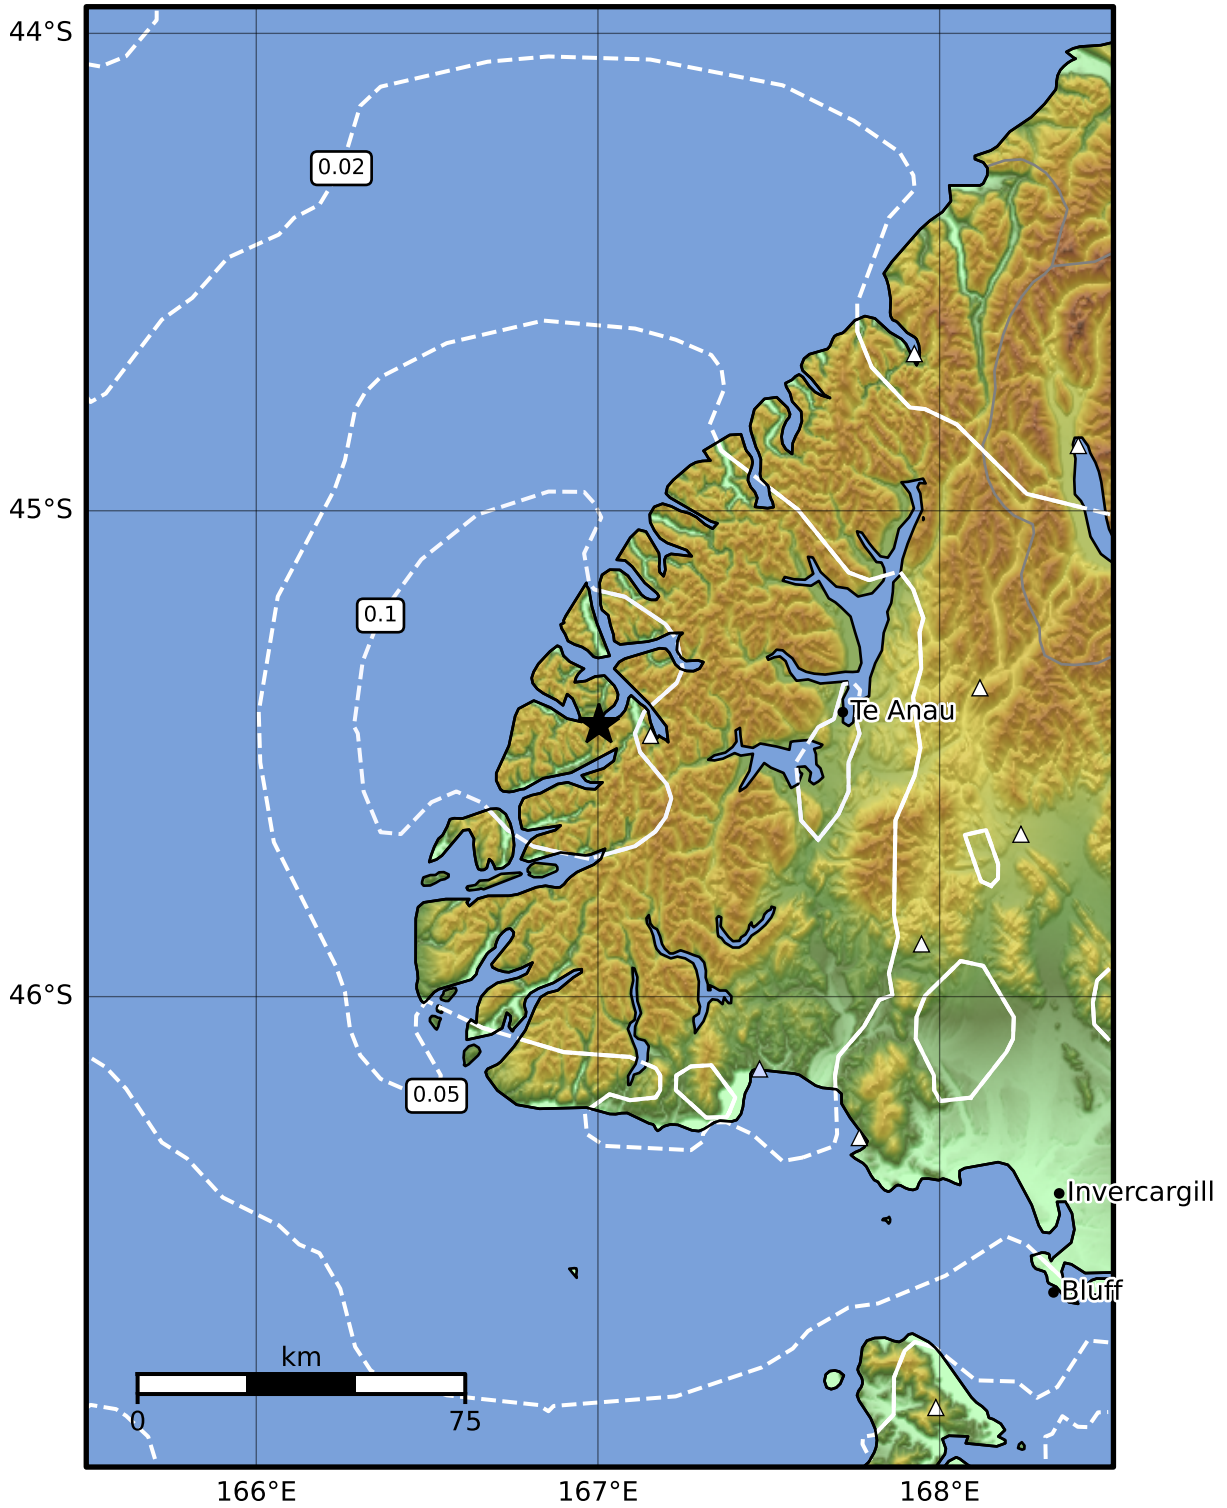

0.3 Second Peak Spectral Acceleration Map GNS Science
 ShakeMap: Fiordland

Mar 20, 2024 14:19:28 UTC M3.5 S45.44 E167.00 Depth: 55.5km ID:2024p215126

SA(0.3) (%g)	0.1	0.2	0.5	1	2	5	10	20	50	100	200
--------------	-----	-----	-----	---	---	---	----	----	----	-----	-----

Scale based on Moratalla et al.(2021) and Worden et al.(2012) Version 4: Processed 2024-04-12T01:03:29Z

△ Seismic Instrument ○ Reported Intensity ★ Epicenter