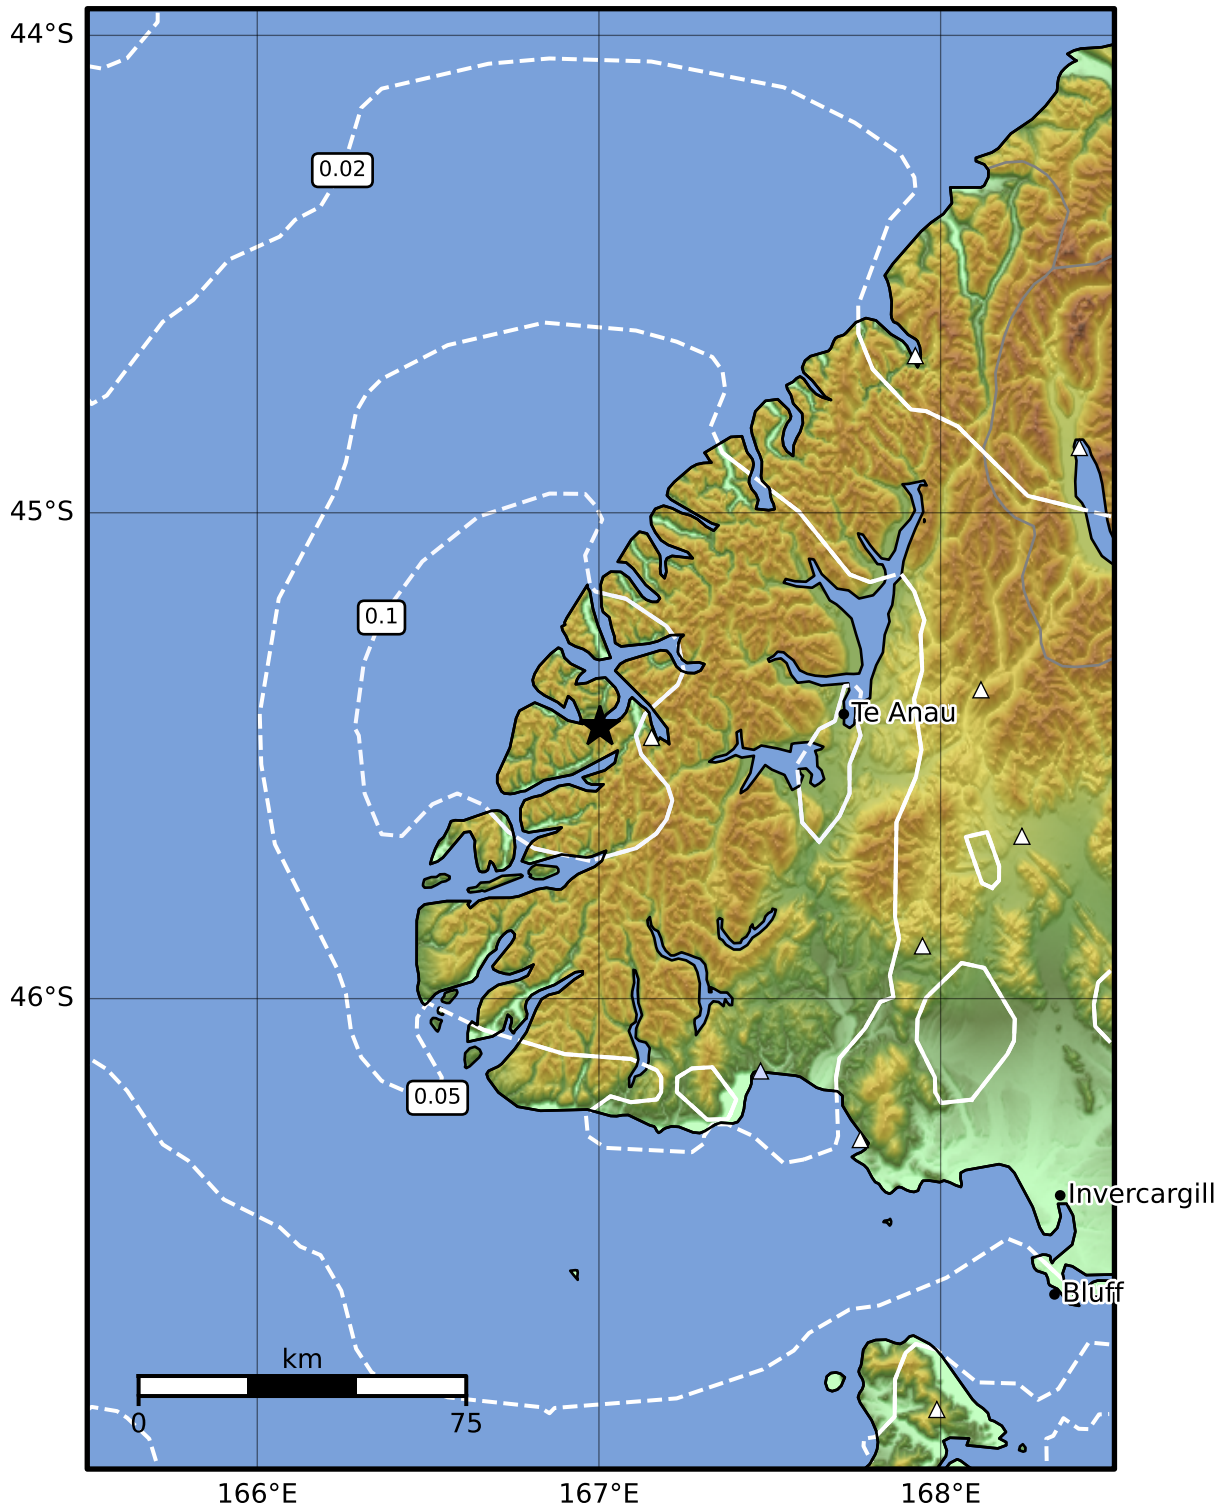

0.3 Second Peak Spectral Acceleration Map GNS Science
ShakeMap: Fiordland

Mar 20, 2024 14:19:28 UTC M3.5 S45.44 E167.00 Depth: 55.5km ID:2024p215126

SA(0.3) (%g)	0.1	0.2	0.5	1	2	5	10	20	50	100	200
--------------	-----	-----	-----	---	---	---	----	----	----	-----	-----

Scale based on Moratalla et al.(2021) and Worden et al.(2012) Version 4: Processed 2024-04-12T01:04:56Z

△ Seismic Instrument ○ Reported Intensity ★ Epicenter