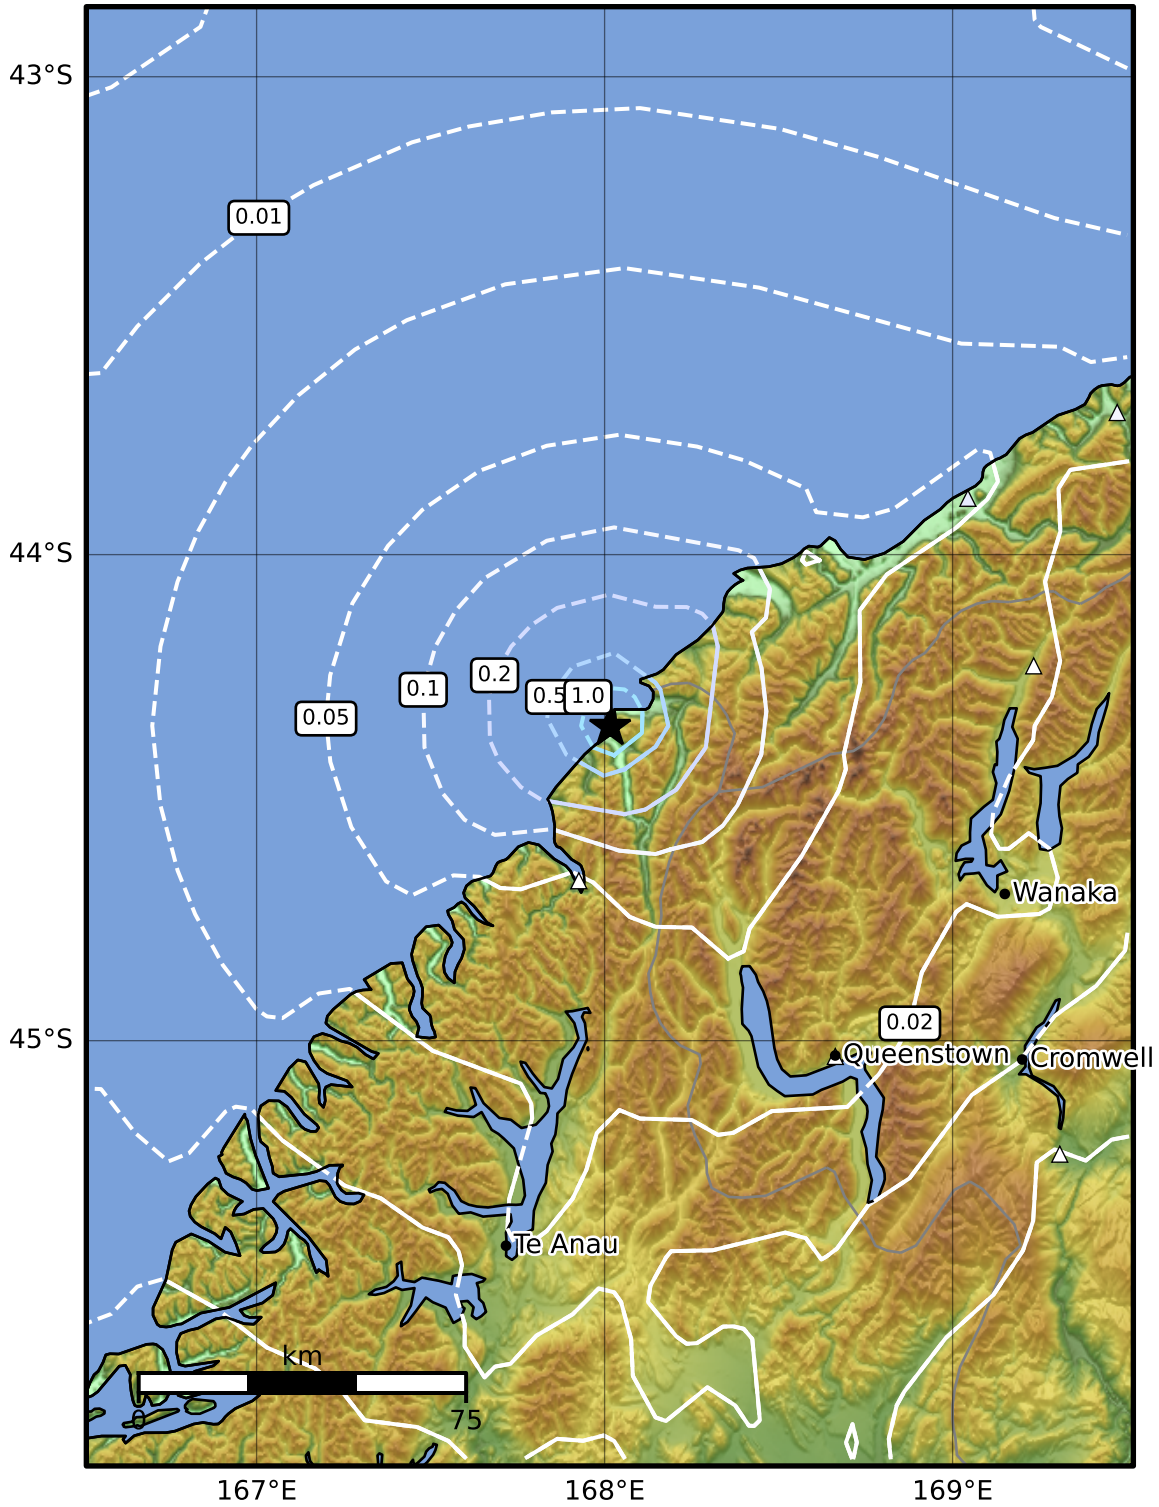

0.3 Second Peak Spectral Acceleration Map GNS Science
ShakeMap: Fiordland

Mar 25, 2024 11:22:57 UTC M3.5 S44.36 E168.02 Depth: 5.0km ID:2024p228308

SA(0.3) (%g)	0.1	0.2	0.5	1	2	5	10	20	50	100	200
---------------------	------------	------------	------------	----------	----------	----------	-----------	-----------	-----------	------------	------------

Scale based on Moratalla et al.(2021) and Worden et al.(2012) Version 4: Processed 2024-04-23T00:18:34Z

△ Seismic Instrument ○ Reported Intensity ★ Epicenter