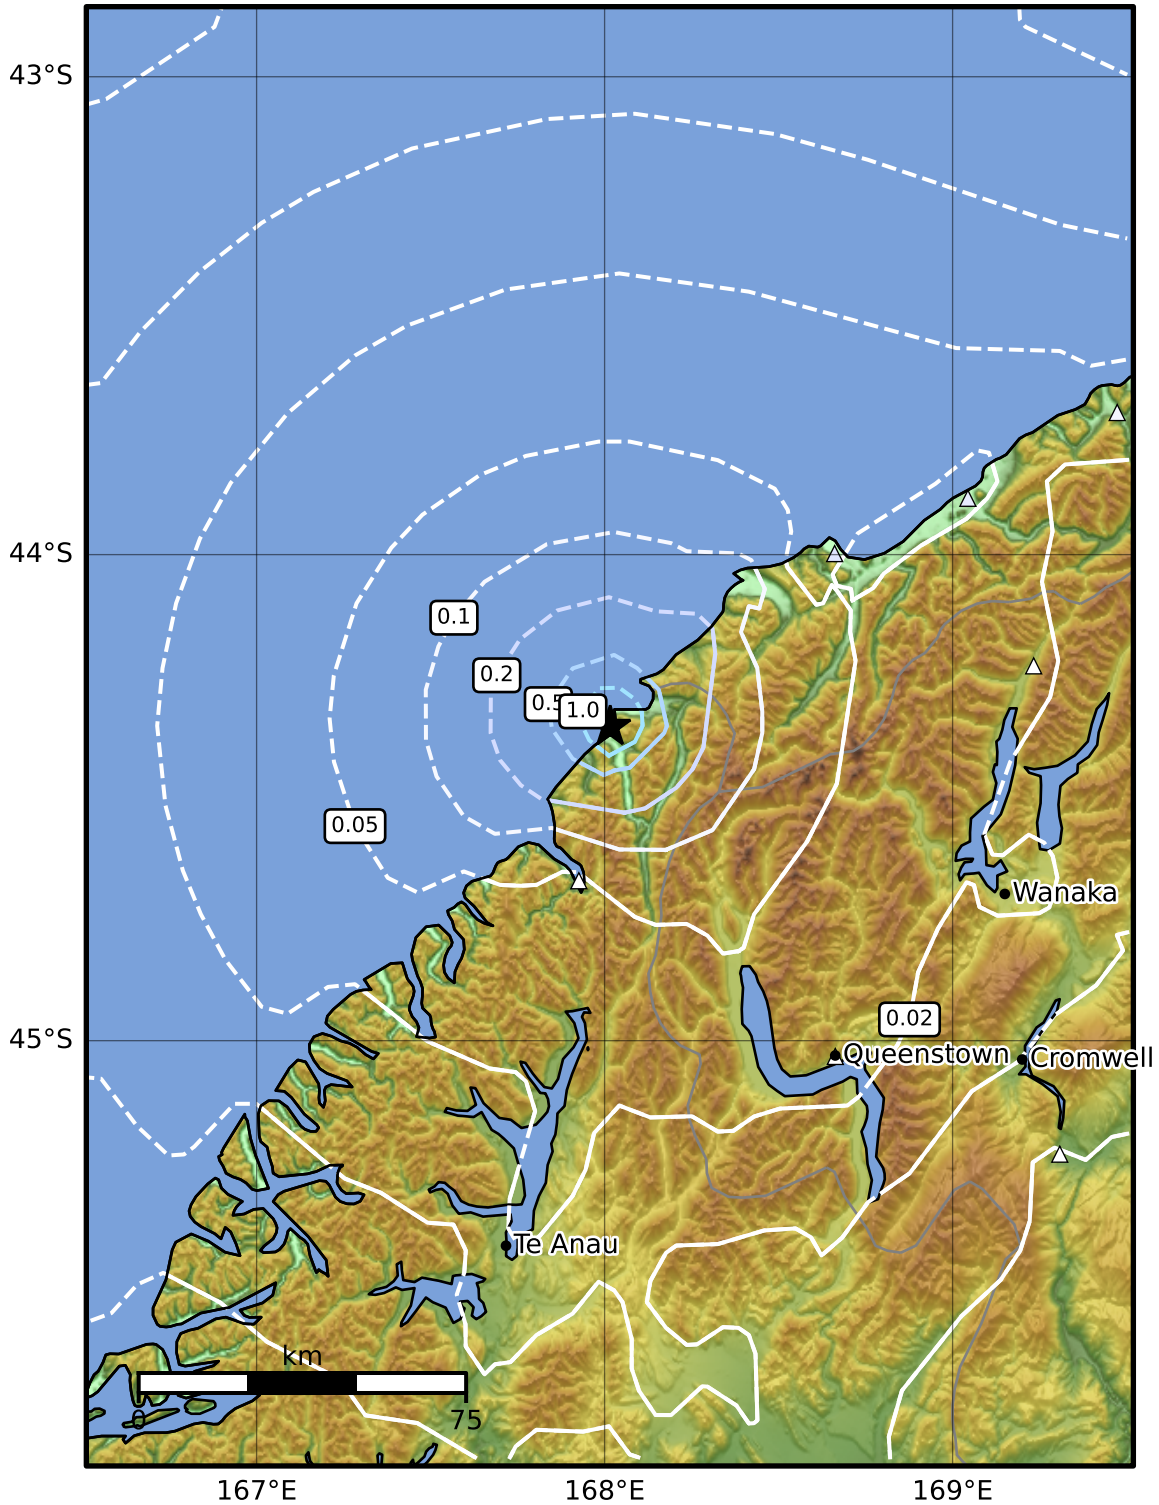

0.3 Second Peak Spectral Acceleration Map GNS Science  
ShakeMap: Fiordland

Mar 25, 2024 11:22:57 UTC M3.5 S44.36 E168.02 Depth: 5.0km ID:2024p228308

SA(0.3) (%g)	0.1	0.2	0.5	1	2	5	10	20	50	100	200
--------------	-----	-----	-----	---	---	---	----	----	----	-----	-----

Scale based on Moratalla et al.(2021) and Worden et al.(2012) Version 4: Processed 2024-04-23T00:21:51Z

△ Seismic Instrument ○ Reported Intensity ★ Epicenter