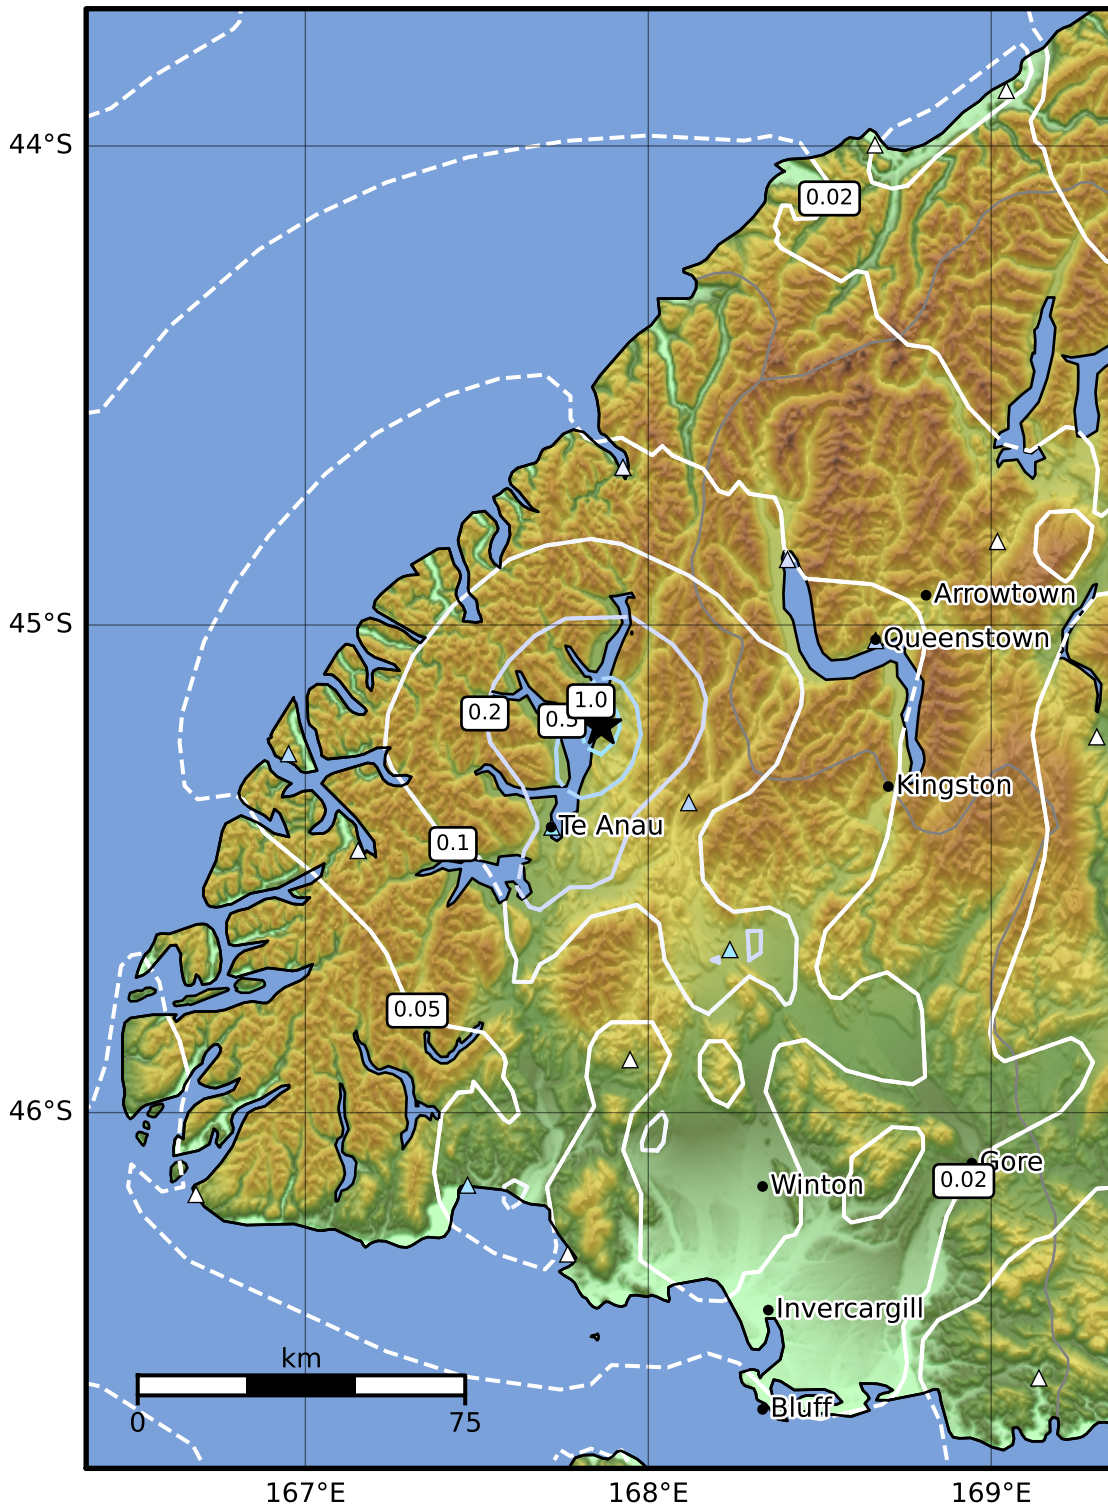

0.3 Second Peak Spectral Acceleration Map GNS Science
 ShakeMap: Fiordland

Mar 27, 2024 21:07:31 UTC M3.6 S45.21 E167.86 Depth: 12.0km ID:2024p234811

SA(0.3) (%g)	0.1	0.2	0.5	1	2	5	10	20	50	100	200
--------------	-----	-----	-----	---	---	---	----	----	----	-----	-----

Scale based on Moratalla et al.(2021) and Worden et al.(2012) Version 3: Processed 2024-03-27T21:29:05Z
 Δ Seismic Instrument ○ Reported Intensity ★ Epicenter