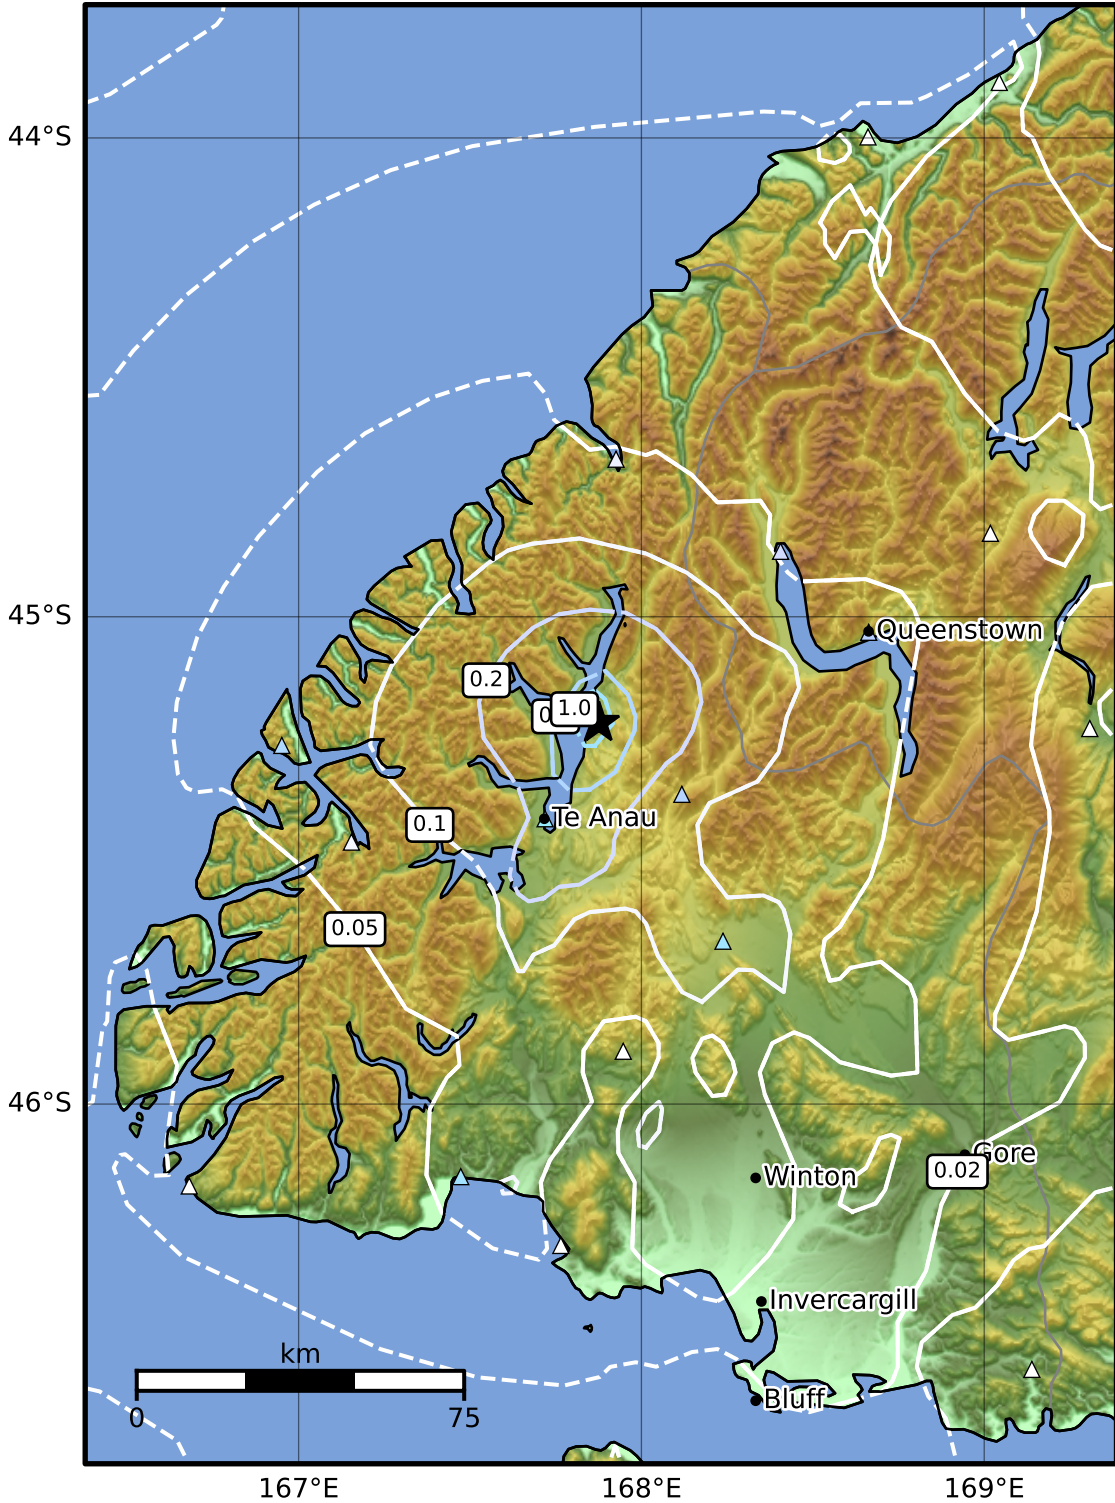

0.3 Second Peak Spectral Acceleration Map GNS Science  
ShakeMap: Fiordland

Mar 27, 2024 21:07:31 UTC M3.6 S45.22 E167.88 Depth: 12.6km ID:2024p234811

SA(0.3) (%g)	0.1	0.2	0.5	1	2	5	10	20	50	100	200
--------------	-----	-----	-----	---	---	---	----	----	----	-----	-----

Scale based on Moratalla et al.(2021) and Worden et al.(2012) Version 5: Processed 2024-04-24T02:40:16Z

△ Seismic Instrument ○ Reported Intensity ★ Epicenter