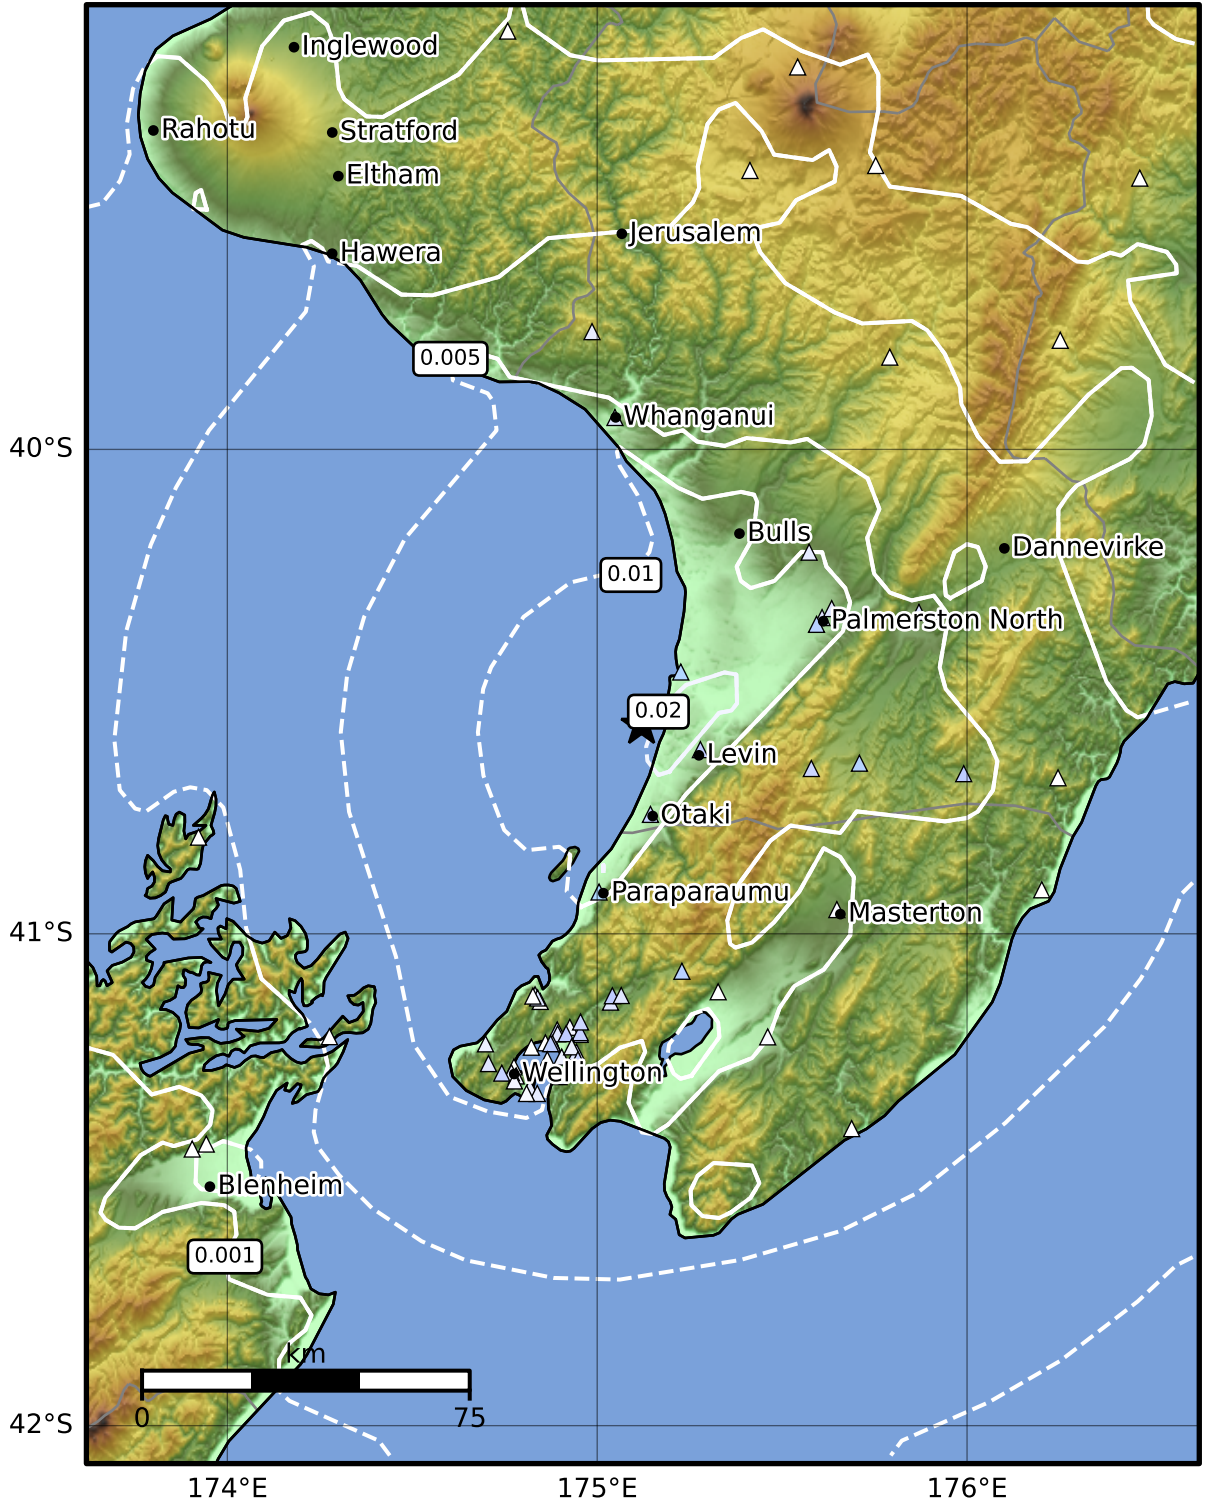

1.0 Second Peak Spectral Acceleration Map GNS Science

ShakeMap: Manawatu

Apr 02, 2024 12:47:18 UTC M3.5 S40.57 E175.12 Depth: 32.1km ID:2024p250088

Scale based on Moratalla et al.(2021) and Worden et al.(2012) Version 4: Processed 2024-04-30T00:48:48Z

△ Seismic Instrument ○ Reported Intensity ★ Epicenter