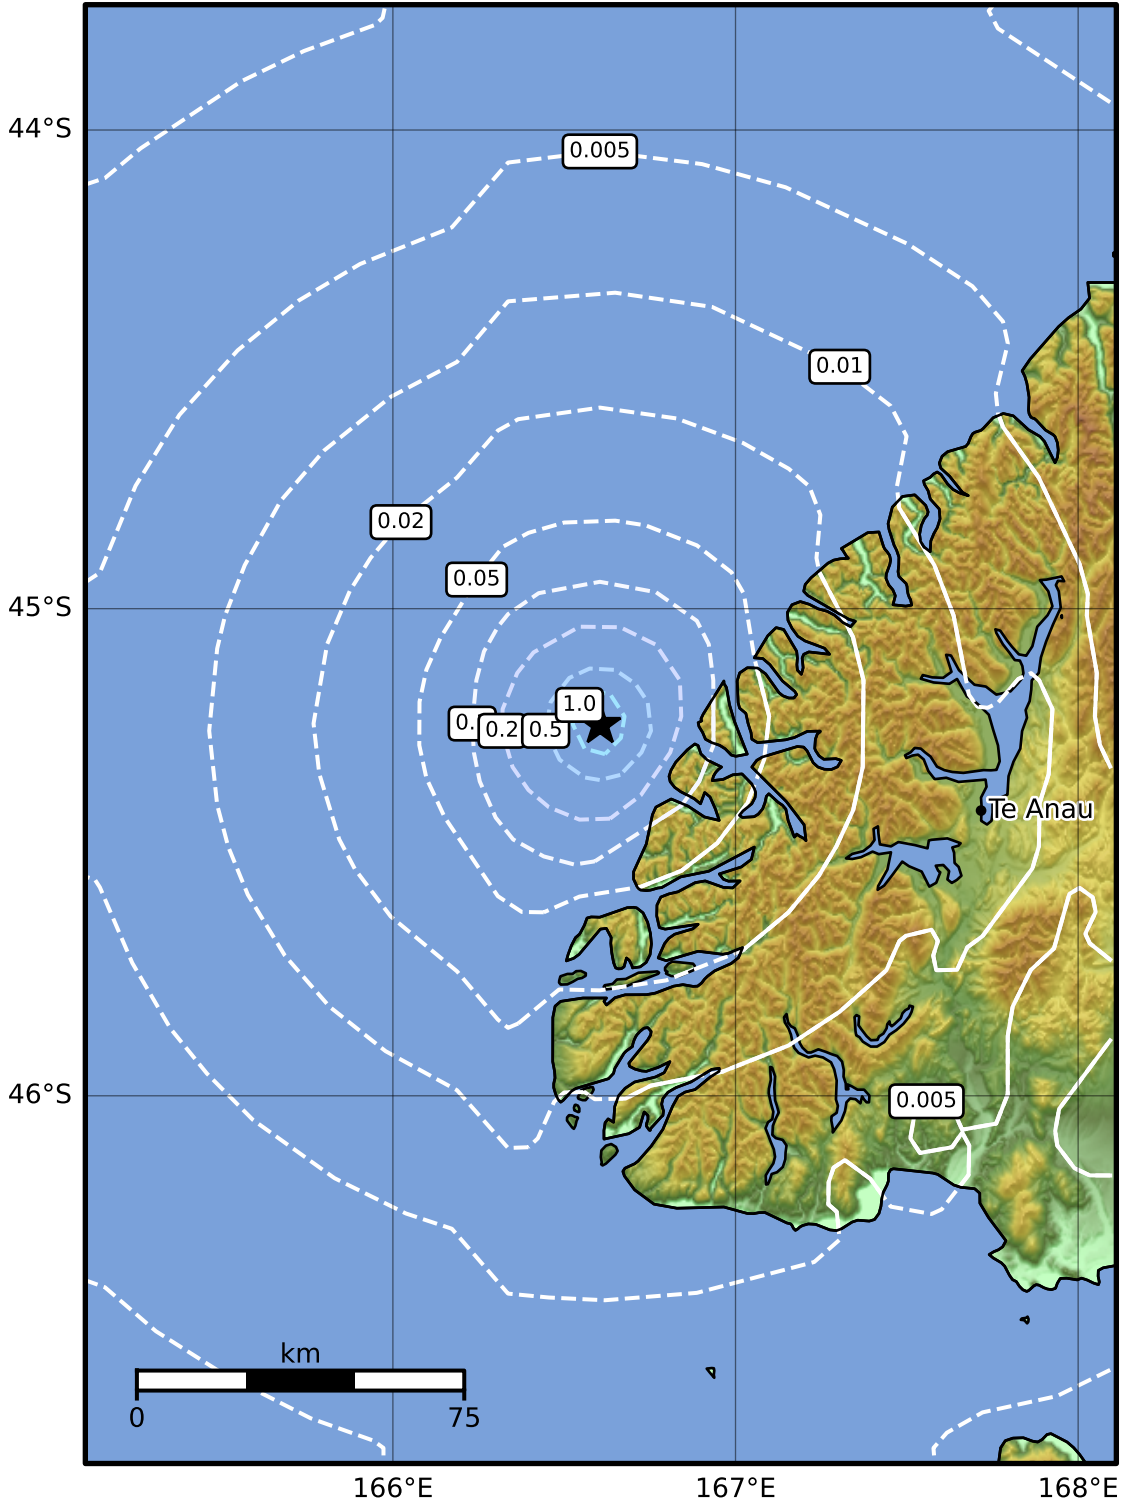

0.3 Second Peak Spectral Acceleration Map GNS Science  
ShakeMap: Fiordland

Apr 04, 2024 00:38:12 UTC M3.3 S45.24 E166.60 Depth: 5.0km ID:2024p254125

SA(0.3) (%g)	0.1	0.2	0.5	1	2	5	10	20	50	100	200
--------------	-----	-----	-----	---	---	---	----	----	----	-----	-----

Scale based on Moratalla et al.(2021) and Worden et al.(2012) Version 1: Processed 2024-04-04T00:40:35Z

△ Seismic Instrument ○ Reported Intensity ★ Epicenter