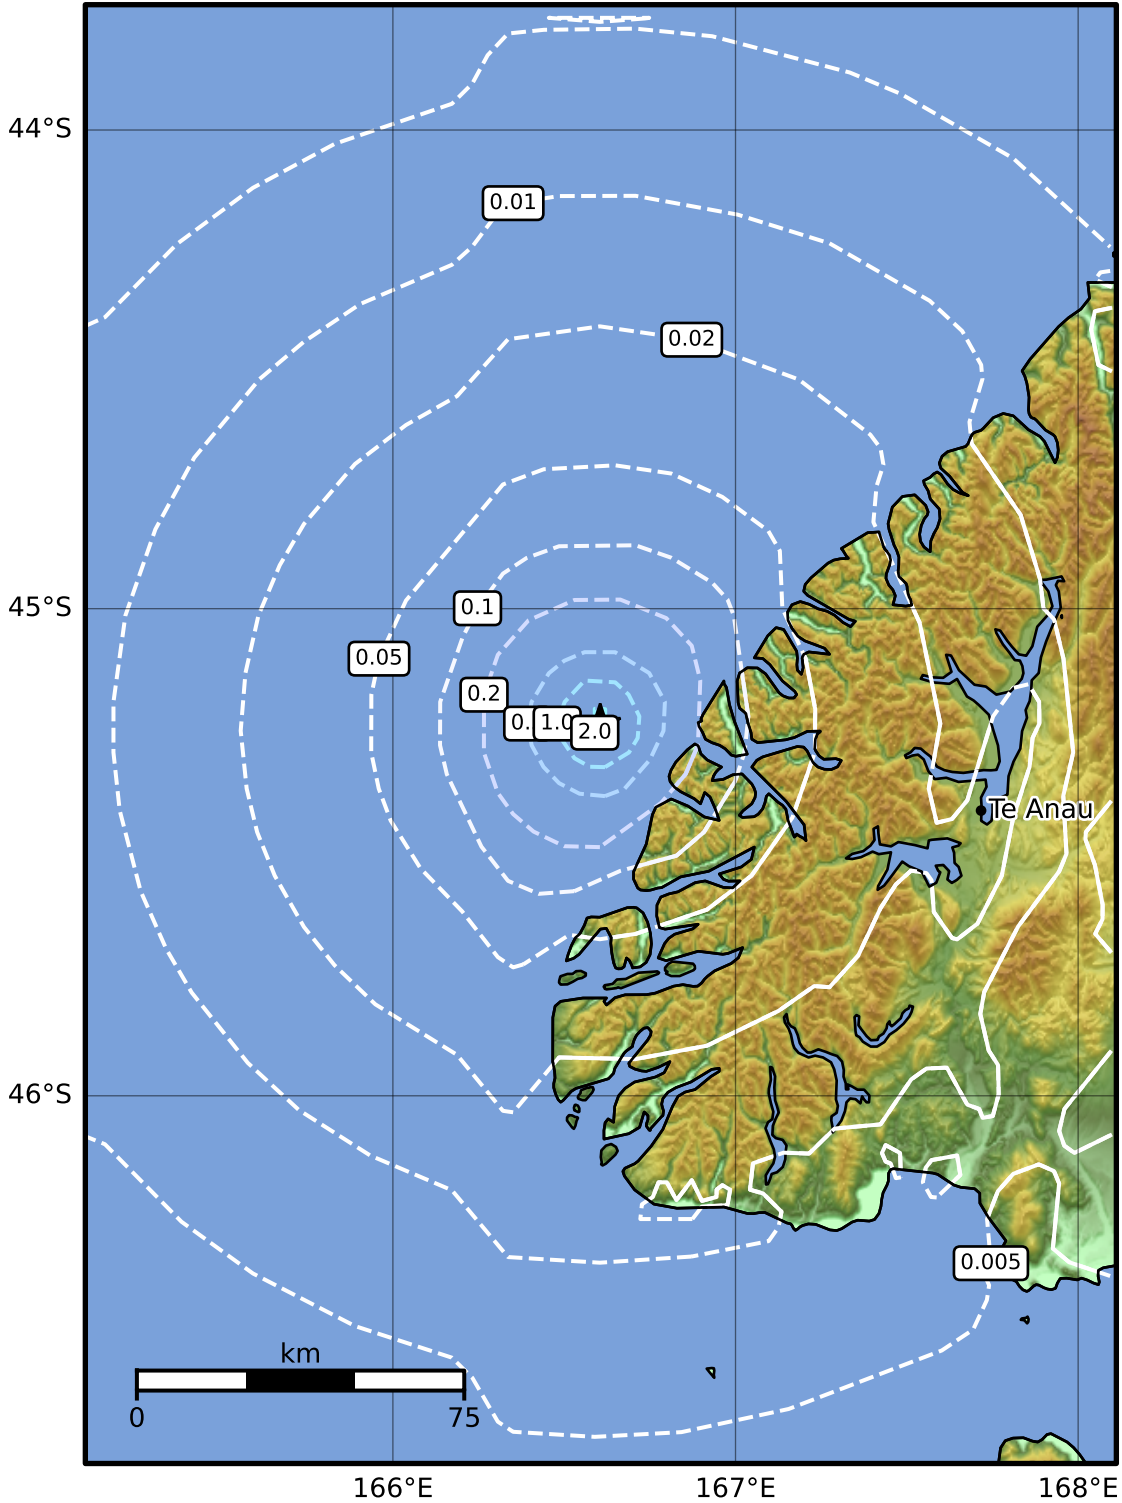

0.3 Second Peak Spectral Acceleration Map GNS Science
 ShakeMap: Fiordland

Apr 04, 2024 00:38:12 UTC M3.5 S45.24 E166.60 Depth: 5.0km ID:2024p254125

SA(0.3) (%g)	0.1	0.2	0.5	1	2	5	10	20	50	100	200
---------------------	------------	------------	------------	----------	----------	----------	-----------	-----------	-----------	------------	------------

Scale based on Moratalla et al.(2021) and Worden et al.(2012) Version 2: Processed 2024-04-04T00:48:53Z

△ Seismic Instrument ○ Reported Intensity ★ Epicenter