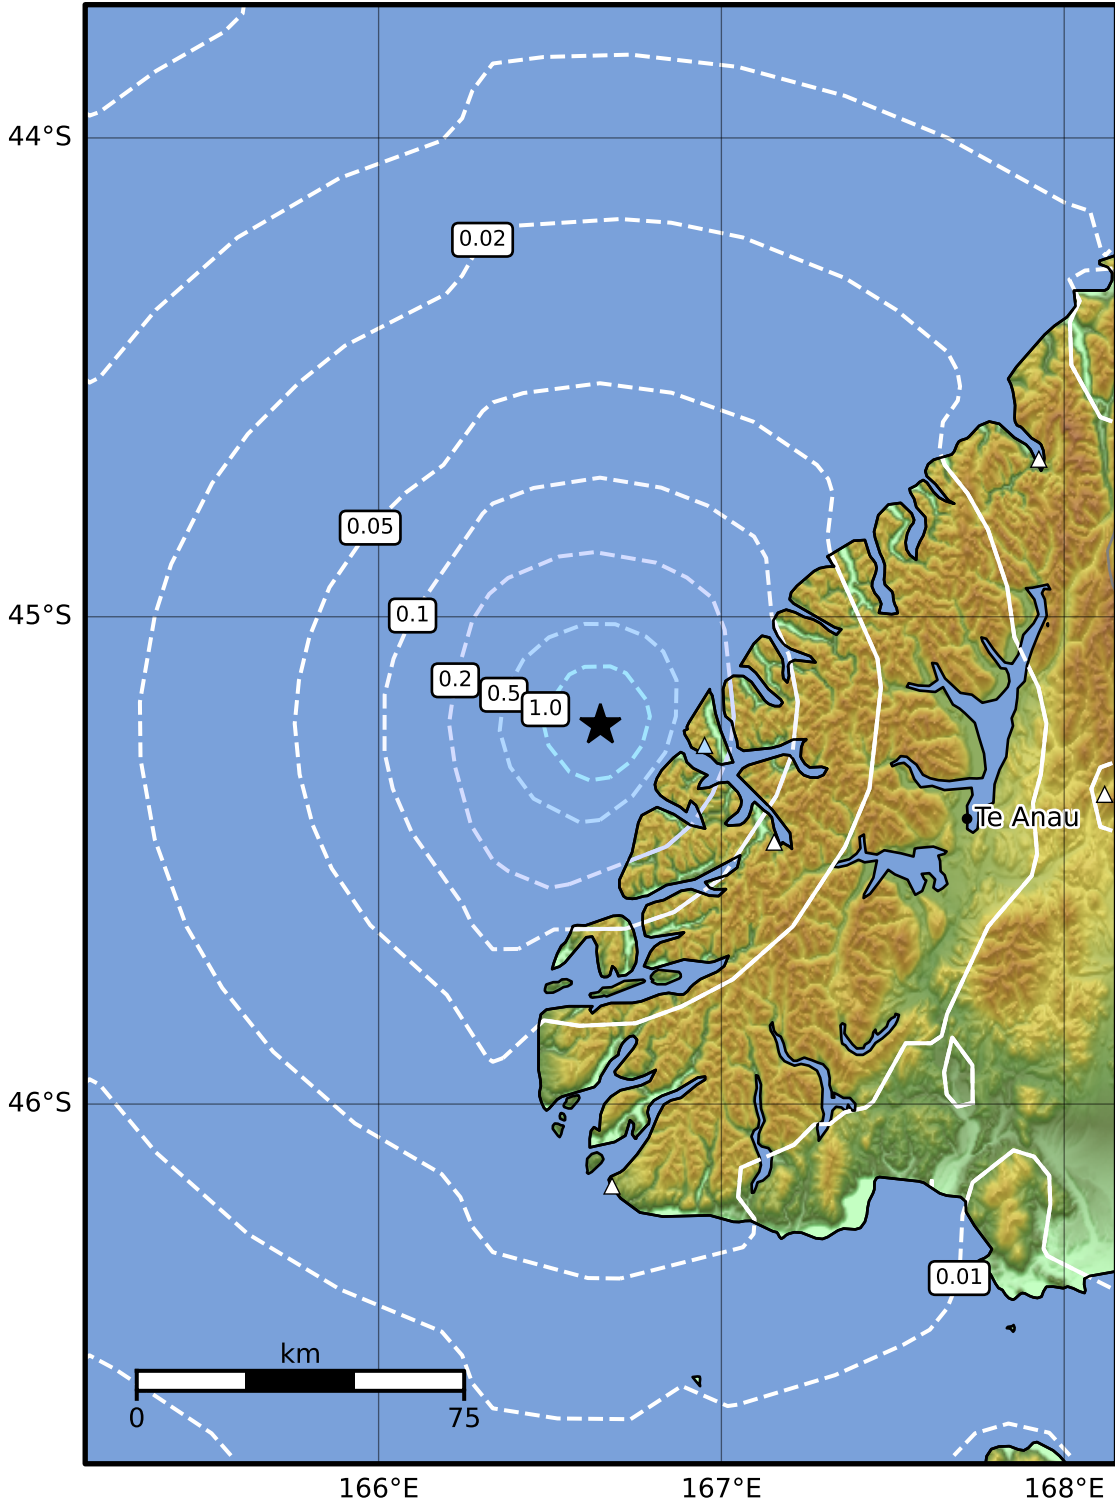

0.3 Second Peak Spectral Acceleration Map GNS Science  
 ShakeMap: Fiordland

Apr 04, 2024 00:38:13 UTC M3.6 S45.22 E166.65 Depth: 12.0km ID:2024p254125

SA(0.3) (%g)	0.1	0.2	0.5	1	2	5	10	20	50	100	200
--------------	-----	-----	-----	---	---	---	----	----	----	-----	-----

Scale based on Moratalla et al.(2021) and Worden et al.(2012) Version 5: Processed 2024-04-04T01:39:40Z

△ Seismic Instrument ○ Reported Intensity ★ Epicenter