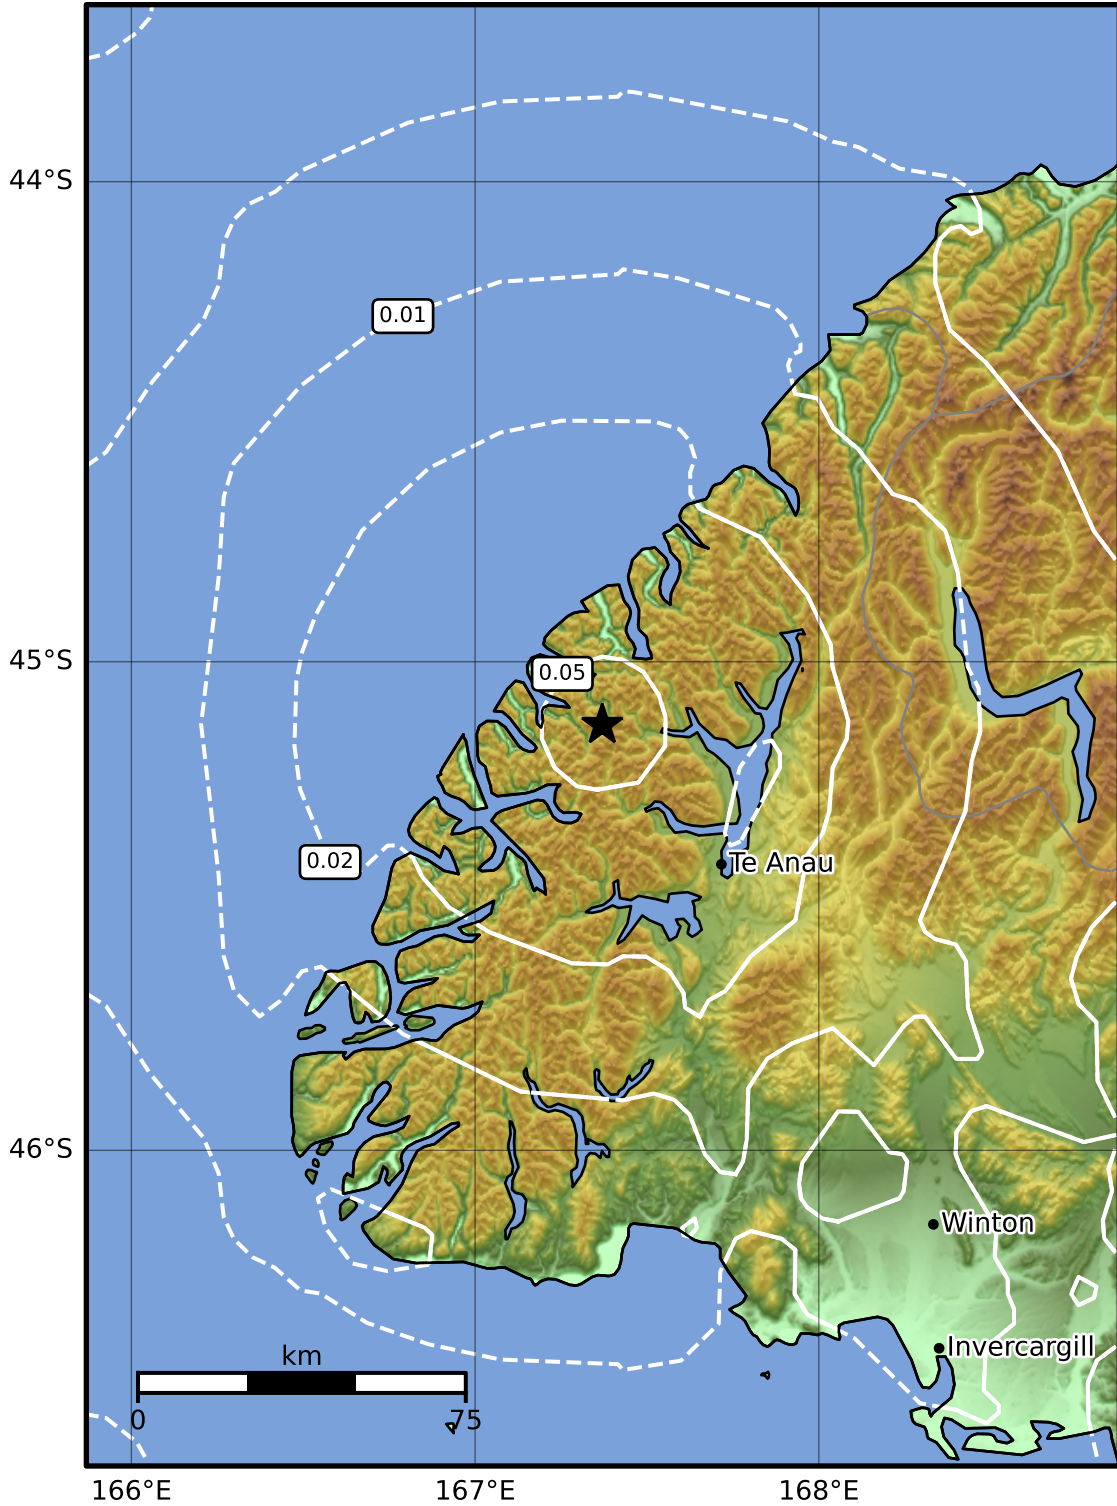

0.3 Second Peak Spectral Acceleration Map GNS Science  
ShakeMap: Fiordland

Apr 06, 2024 08:55:03 UTC M3.3 S45.13 E167.37 Depth: 42.9km ID:2024p260463

SA(0.3) (%g)	0.1	0.2	0.5	1	2	5	10	20	50	100	200
--------------	-----	-----	-----	---	---	---	----	----	----	-----	-----

Scale based on Moratalla et al.(2021) and Worden et al.(2012) Version 1: Processed 2024-04-06T08:57:34Z

△ Seismic Instrument ○ Reported Intensity ★ Epicenter