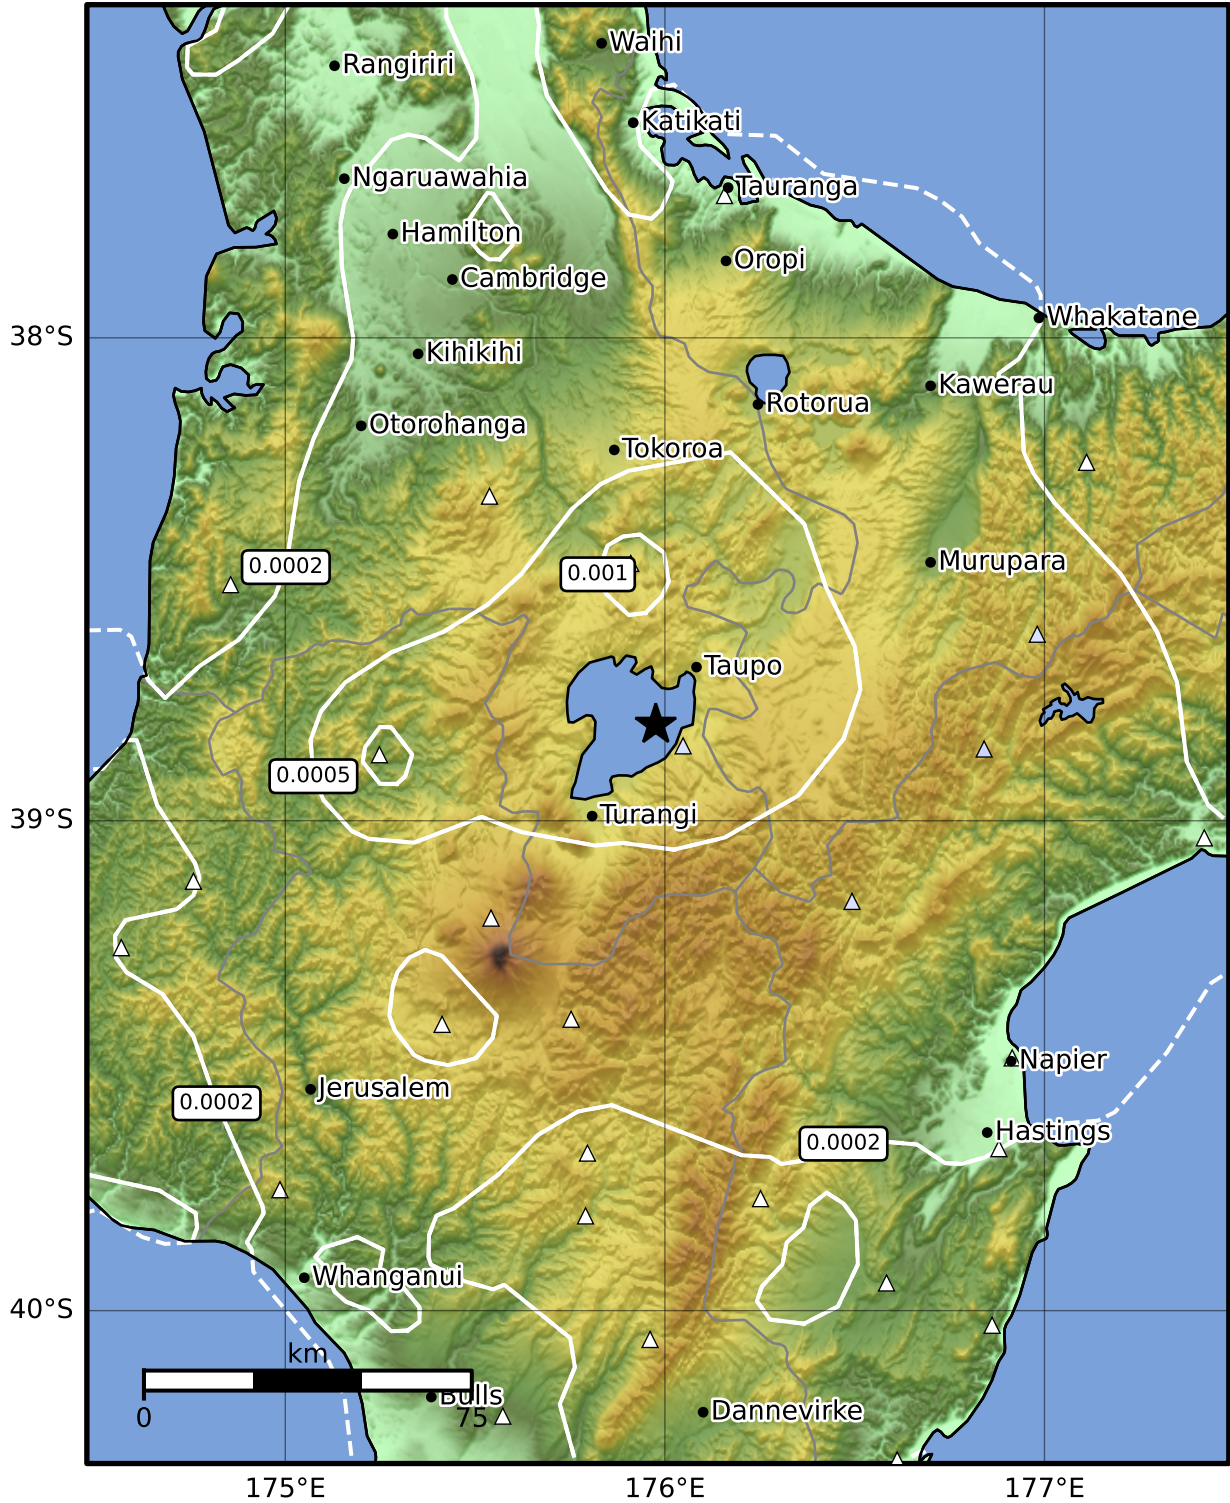

3.0 Second Peak Spectral Acceleration Map GNS Science

ShakeMap: Taupo

Apr 07, 2024 15:26:33 UTC M3.4 S38.80 E175.98 Depth: 71.2km ID:2024p263900

Scale based on Moratalla et al.(2021) and Worden et al.(2012) Version 1: Processed 2024-05-06T03:37:48Z

△ Seismic Instrument ○ Reported Intensity ★ Epicenter