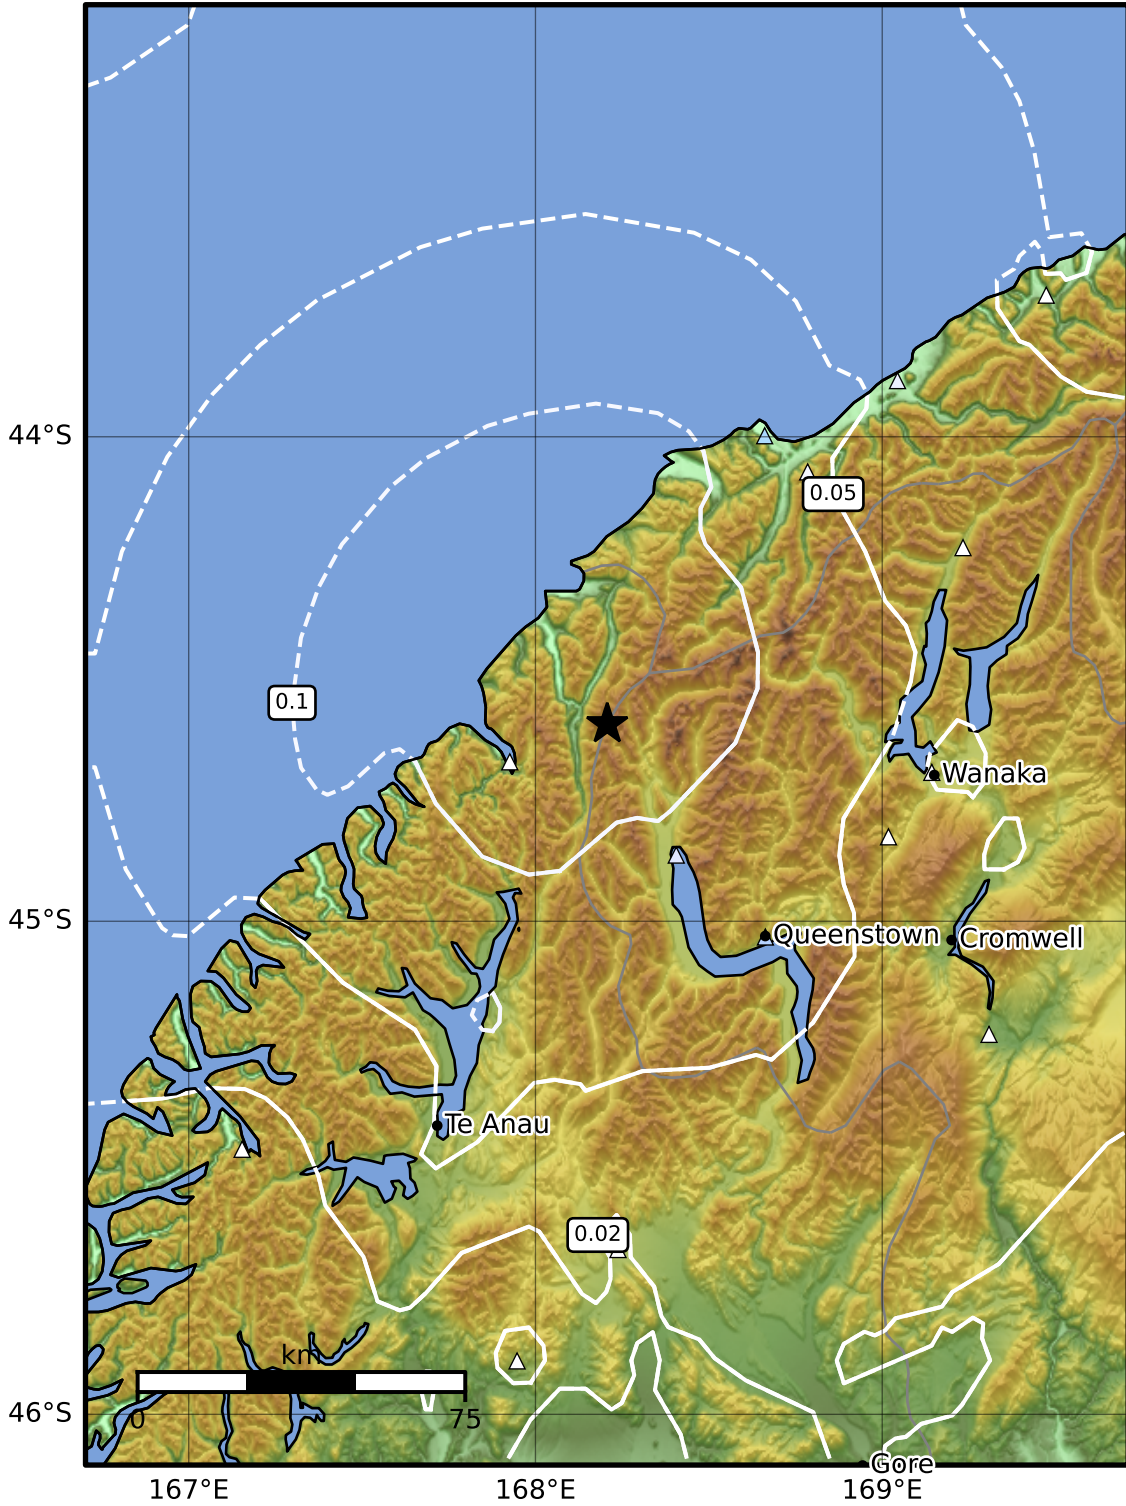

0.3 Second Peak Spectral Acceleration Map GNS Science
ShakeMap: Fiordland

Apr 13, 2024 09:23:01 UTC M3.4 S44.59 E168.21 Depth: 61.0km ID:2024p279435

SA(0.3) (%g)	0.1	0.2	0.5	1	2	5	10	20	50	100	200
--------------	-----	-----	-----	---	---	---	----	----	----	-----	-----

Scale based on Moratalla et al.(2021) and Worden et al.(2012) Version 1: Processed 2024-04-13T09:33:18Z

△ Seismic Instrument ○ Reported Intensity ★ Epicenter