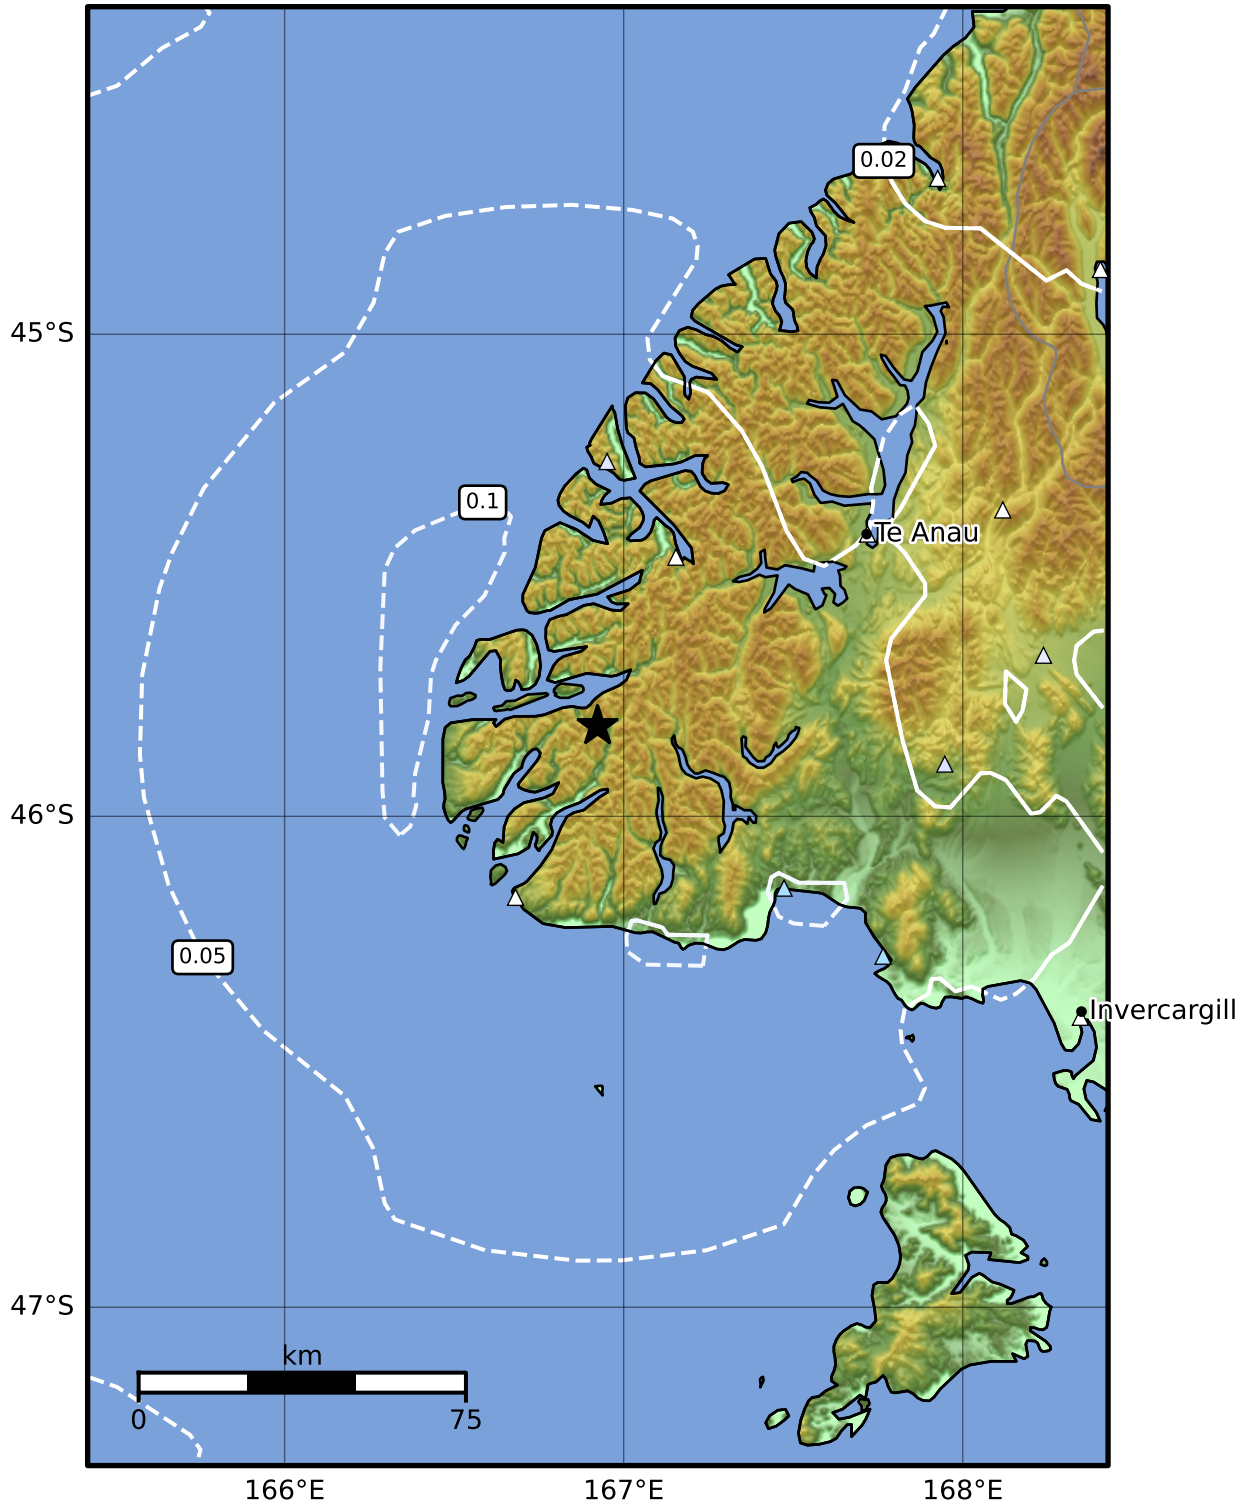

0.3 Second Peak Spectral Acceleration Map GNS Science  
 ShakeMap: Fiordland

Apr 16, 2024 13:07:12 UTC M3.4 S45.81 E166.92 Depth: 91.3km ID:2024p287963

SA(0.3) (%g)	0.1	0.2	0.5	1	2	5	10	20	50	100	200
--------------	-----	-----	-----	---	---	---	----	----	----	-----	-----

Scale based on Moratalla et al.(2021) and Worden et al.(2012) Version 1: Processed 2024-04-16T13:10:55Z

△ Seismic Instrument ○ Reported Intensity ★ Epicenter