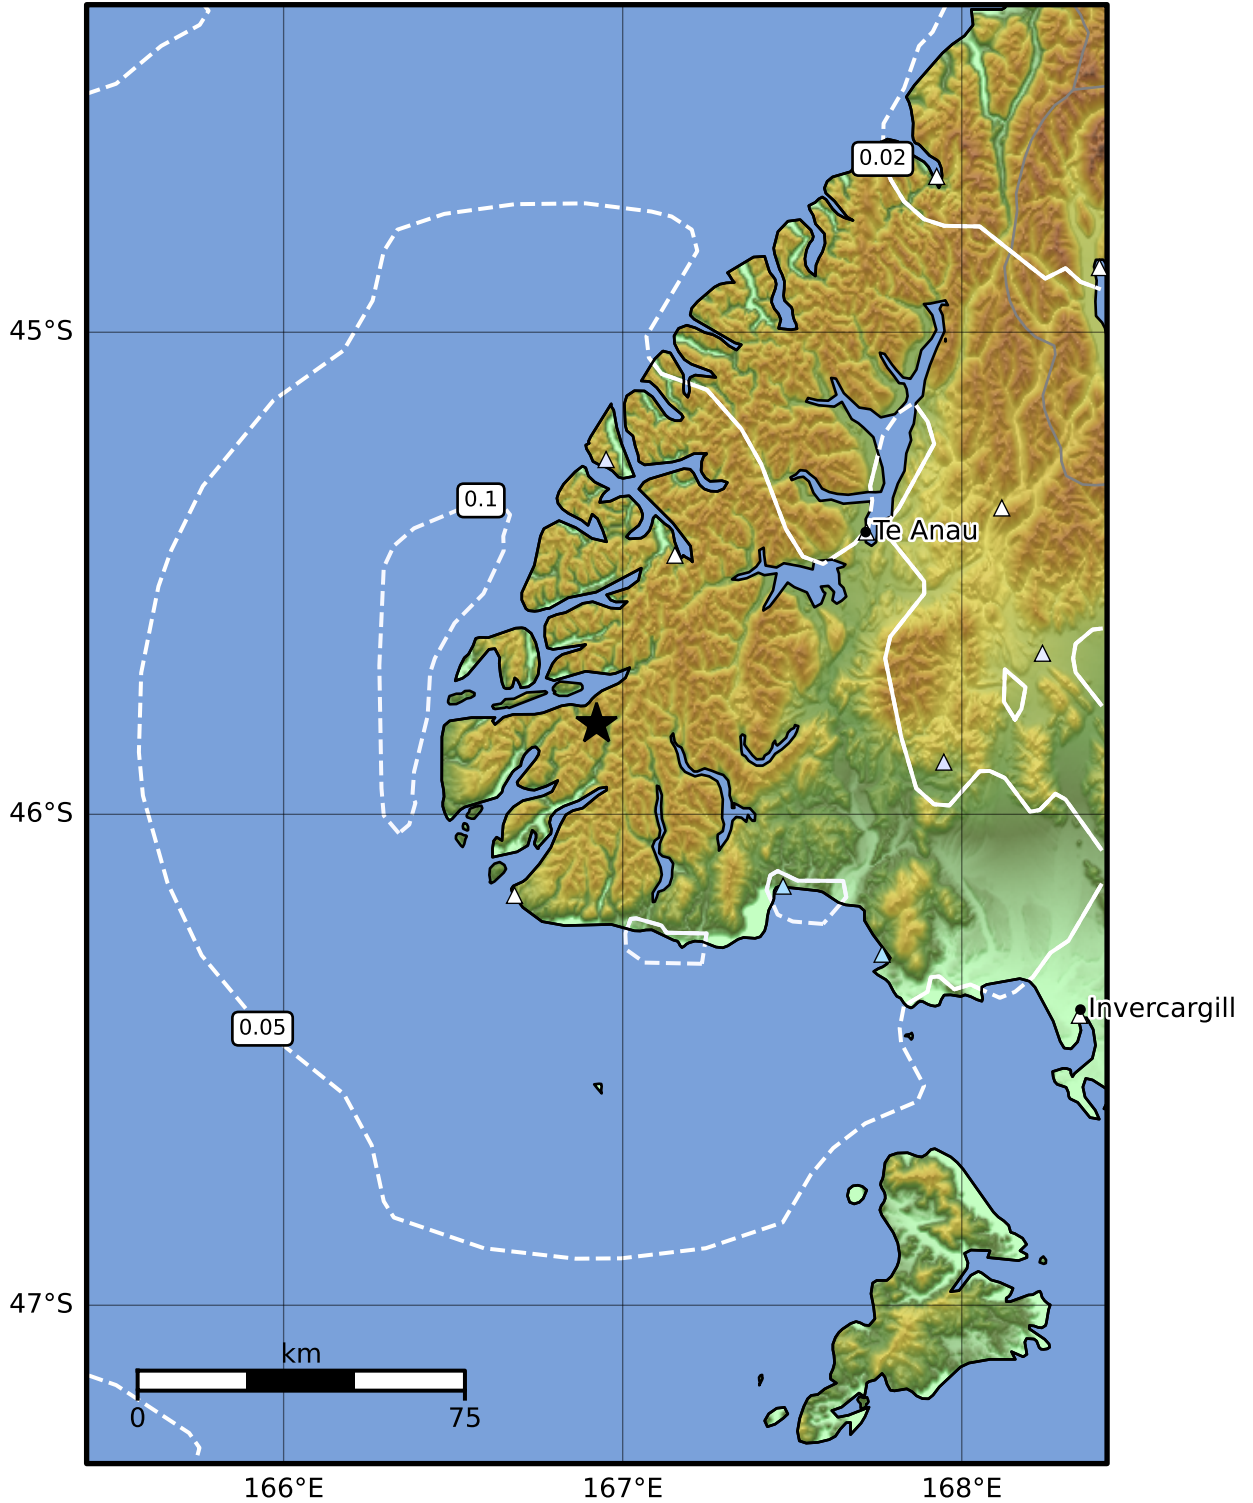

0.3 Second Peak Spectral Acceleration Map GNS Science
 ShakeMap: Fiordland

Apr 16, 2024 13:07:12 UTC M3.4 S45.81 E166.92 Depth: 91.3km ID:2024p287963

SA(0.3) (%g)	0.1	0.2	0.5	1	2	5	10	20	50	100	200
--------------	-----	-----	-----	---	---	---	----	----	----	-----	-----

Scale based on Moratalla et al.(2021) and Worden et al.(2012) Version 2: Processed 2024-04-16T13:18:46Z

△ Seismic Instrument ○ Reported Intensity ★ Epicenter