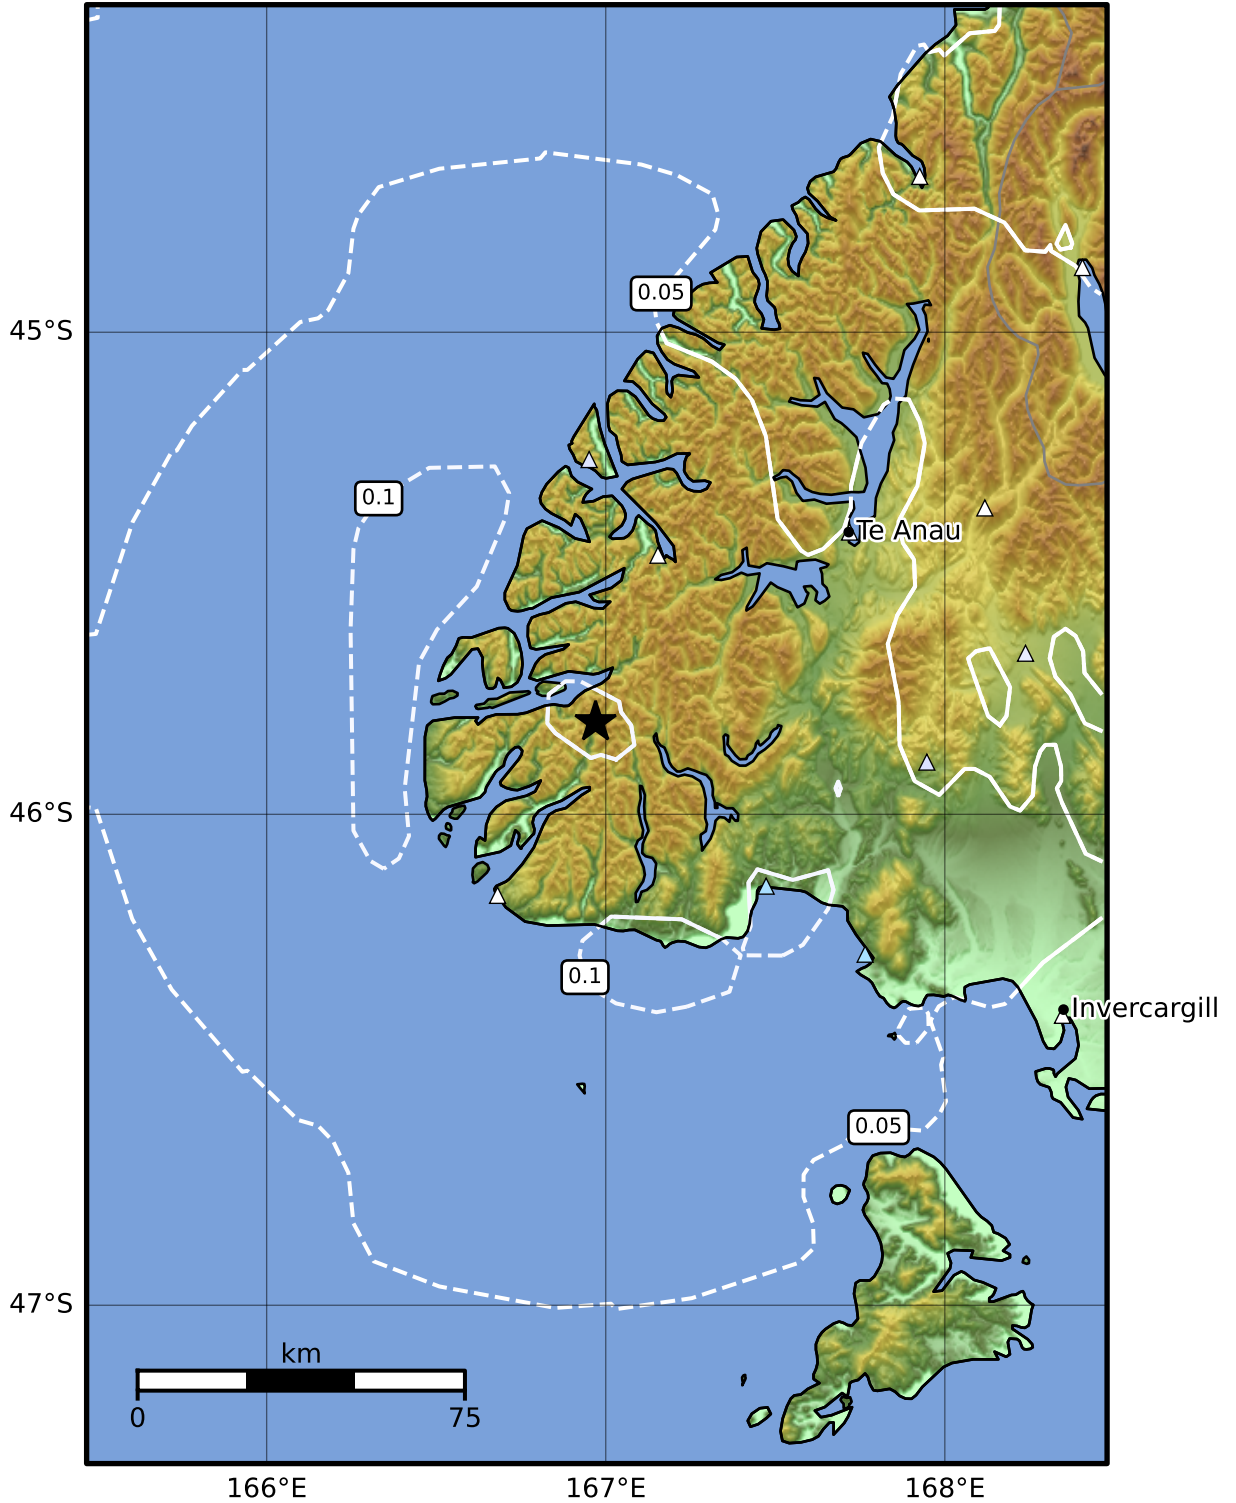

0.3 Second Peak Spectral Acceleration Map GNS Science  
ShakeMap: Fiordland

Apr 16, 2024 13:07:12 UTC M3.5 S45.81 E166.97 Depth: 93.4km ID:2024p287963

SA(0.3) (%g)	0.1	0.2	0.5	1	2	5	10	20	50	100	200
--------------	-----	-----	-----	---	---	---	----	----	----	-----	-----

Scale based on Moratalla et al.(2021) and Worden et al.(2012) Version 4: Processed 2024-05-14T09:19:34Z  
 Δ Seismic Instrument ○ Reported Intensity ★ Epicenter