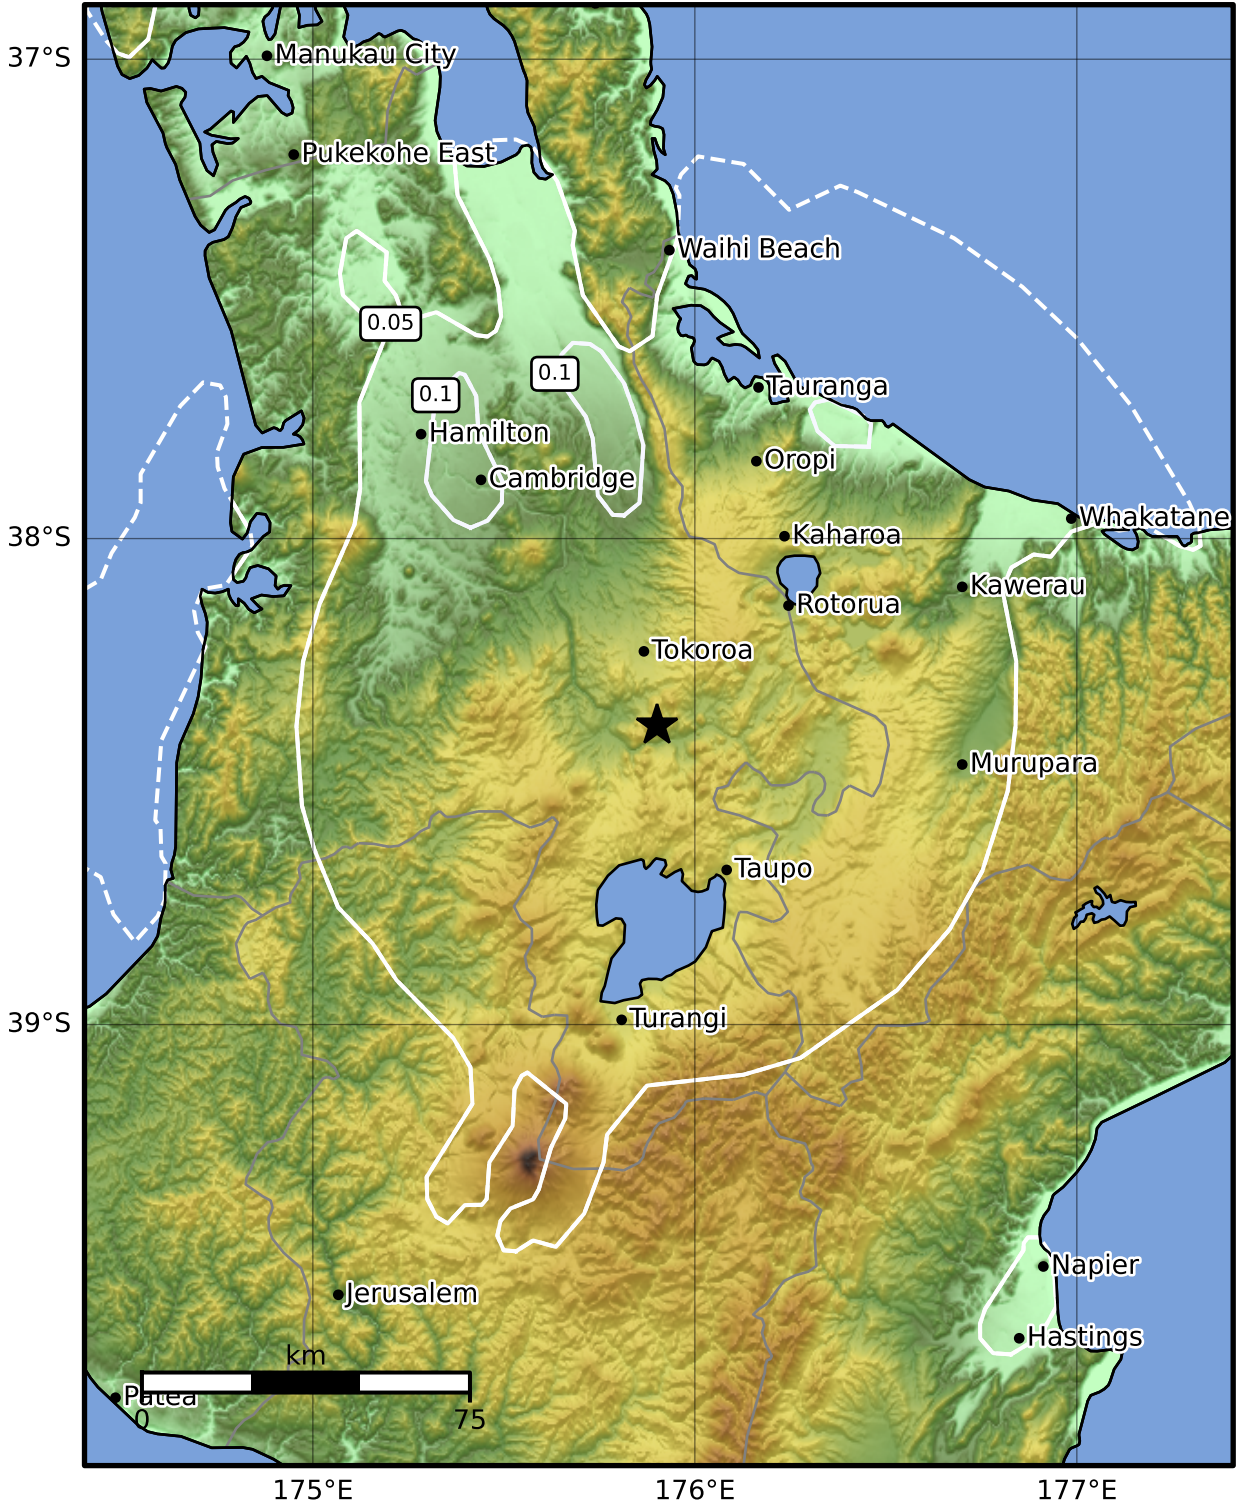

0.3 Second Peak Spectral Acceleration Map GNS Science  
ShakeMap: Waikato

Apr 21, 2024 05:48:35 UTC M3.6 S38.39 E175.90 Depth: 144.0km ID:2024p300654

Scale based on Moratalla et al.(2021) and Worden et al.(2012) Version 1: Processed 2024-04-21T05:51:01Z  
 Δ Seismic Instrument    ○ Reported Intensity    ★ Epicenter