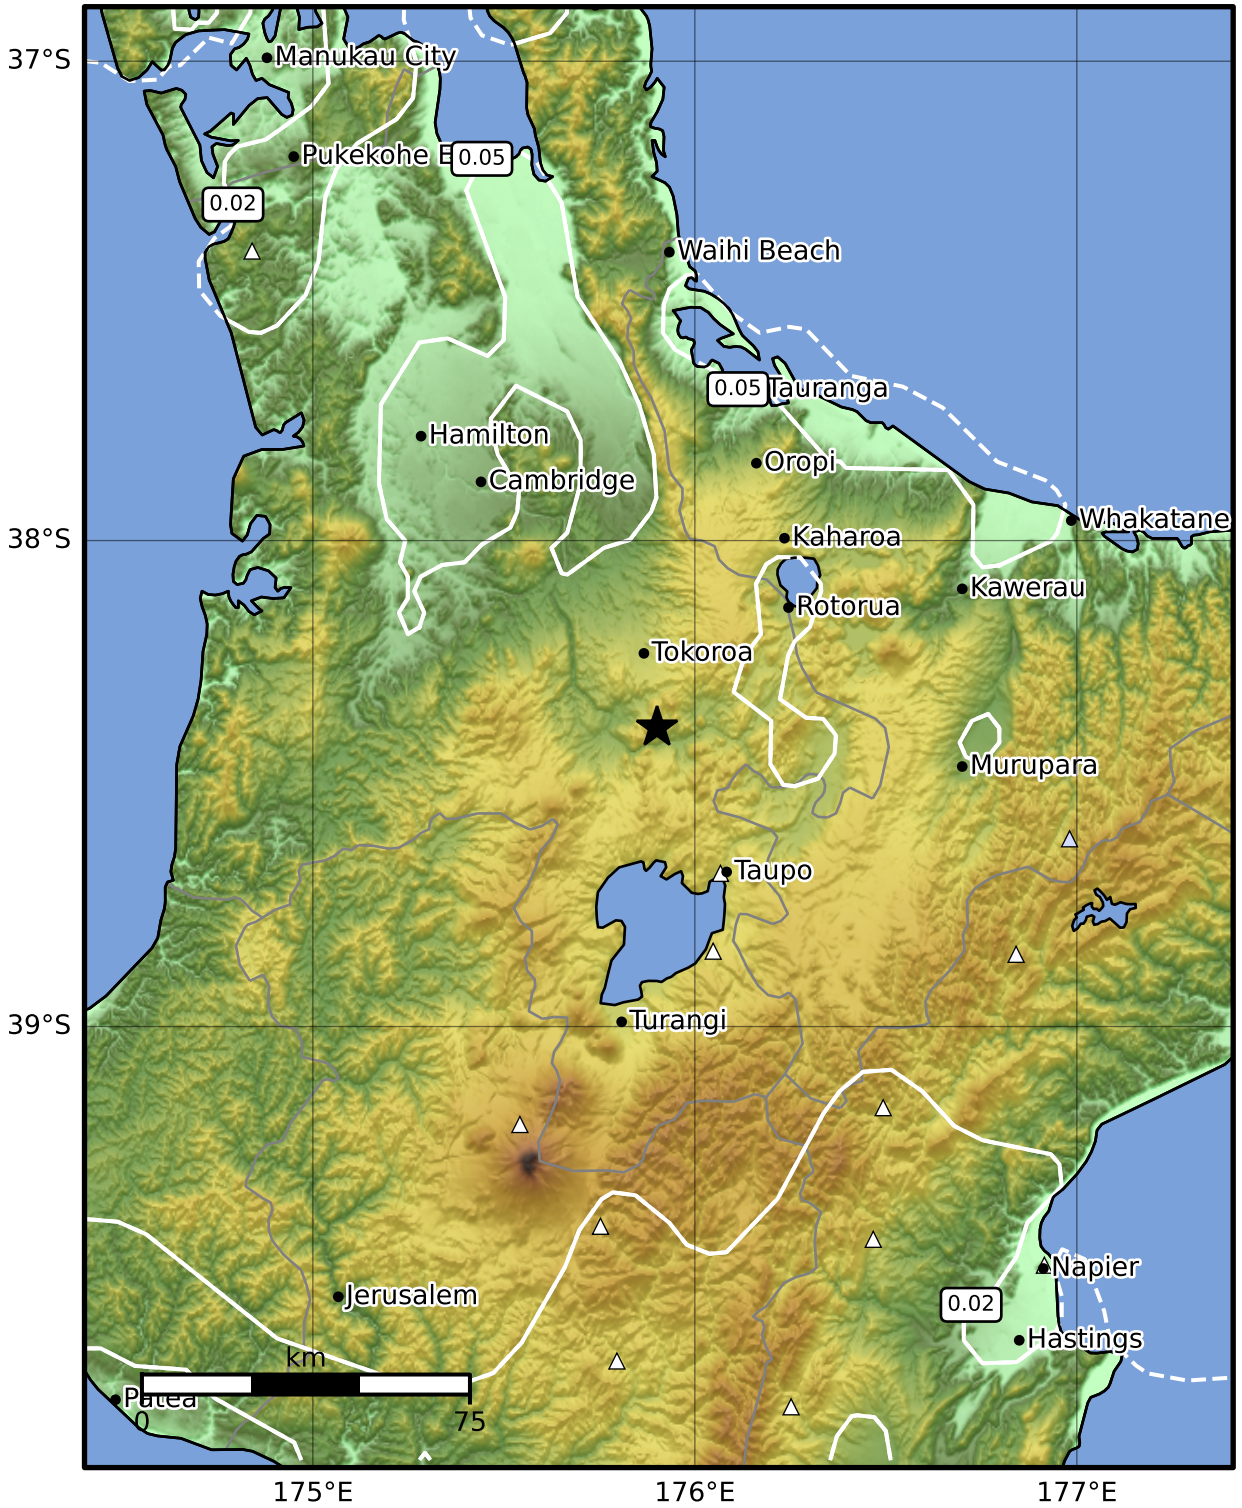

0.3 Second Peak Spectral Acceleration Map GNS Science
ShakeMap: Waikato

Apr 21, 2024 05:48:35 UTC M3.4 S38.39 E175.90 Depth: 144.0km ID:2024p300654

Scale based on Moratalla et al.(2021) and Worden et al.(2012) Version 2: Processed 2024-04-21T05:59:27Z
 Δ Seismic Instrument ○ Reported Intensity ★ Epicenter