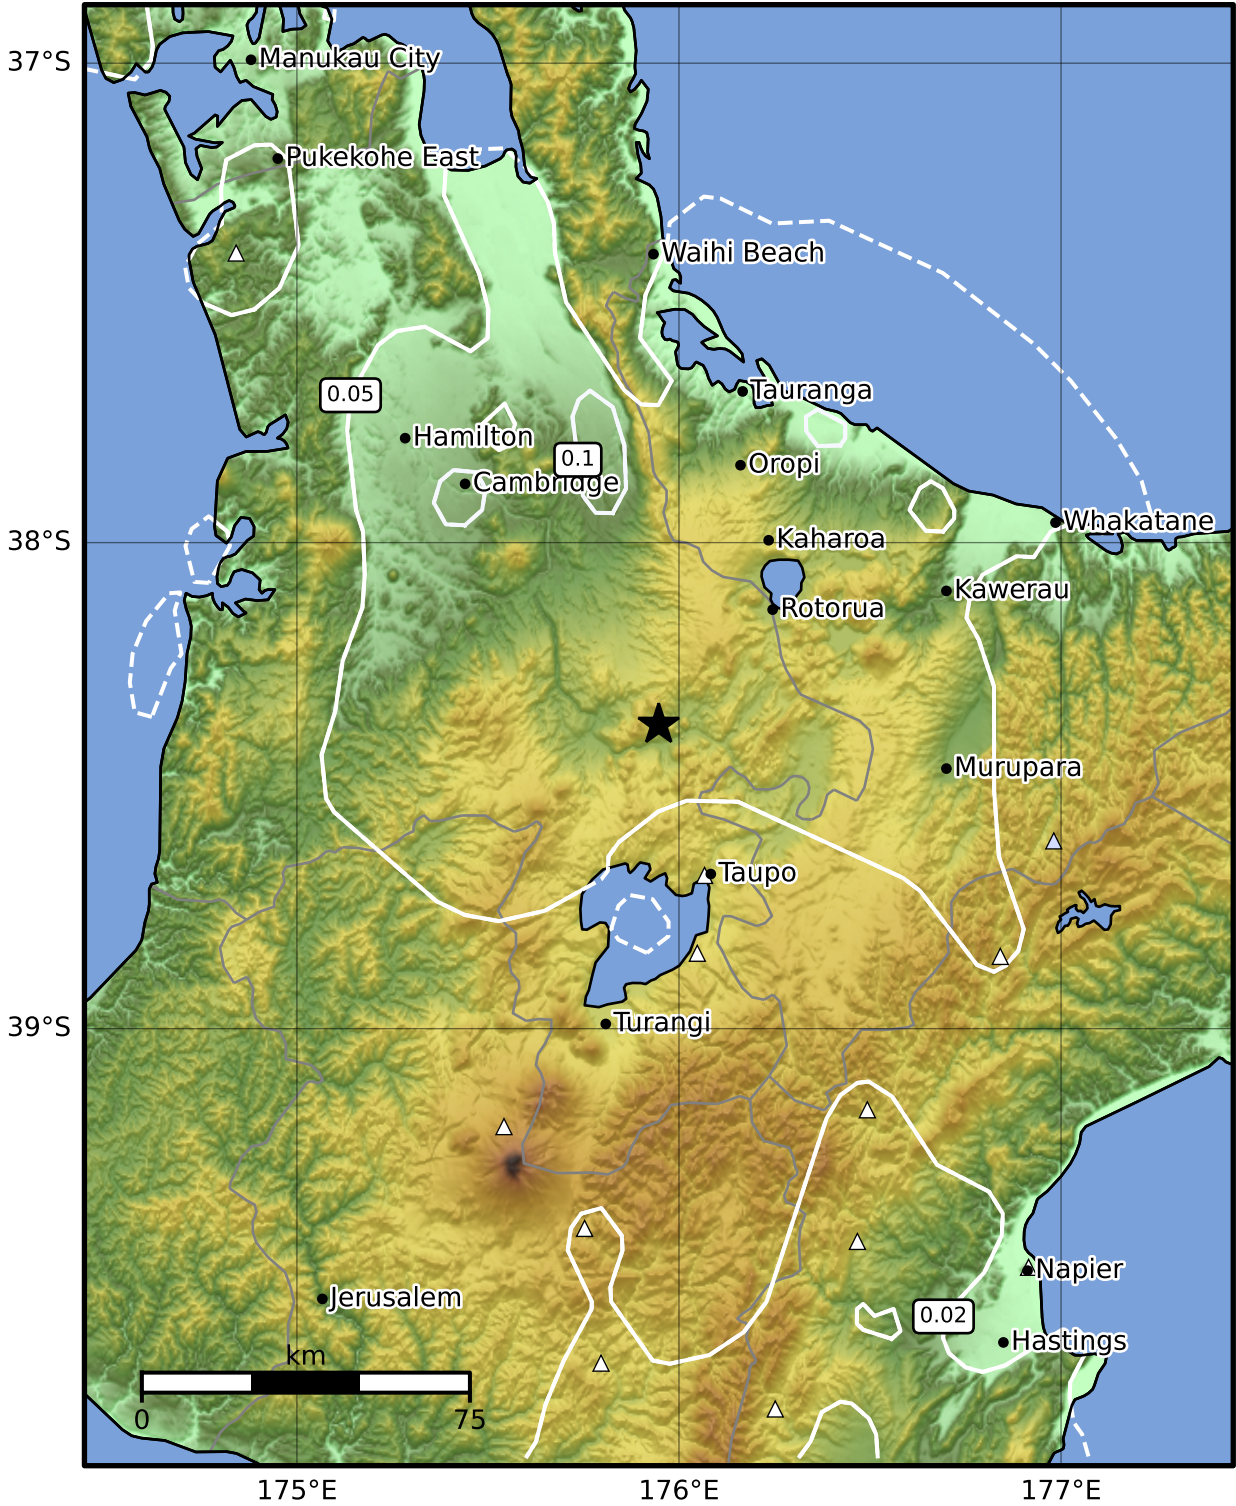

0.3 Second Peak Spectral Acceleration Map GNS Science
ShakeMap: Waikato

Apr 21, 2024 05:48:35 UTC M3.5 S38.38 E175.95 Depth: 138.3km ID:2024p300654

Scale based on Moratalla et al.(2021) and Worden et al.(2012) Version 2: Processed 2024-04-21T06:07:47Z
 Δ Seismic Instrument ○ Reported Intensity ★ Epicenter