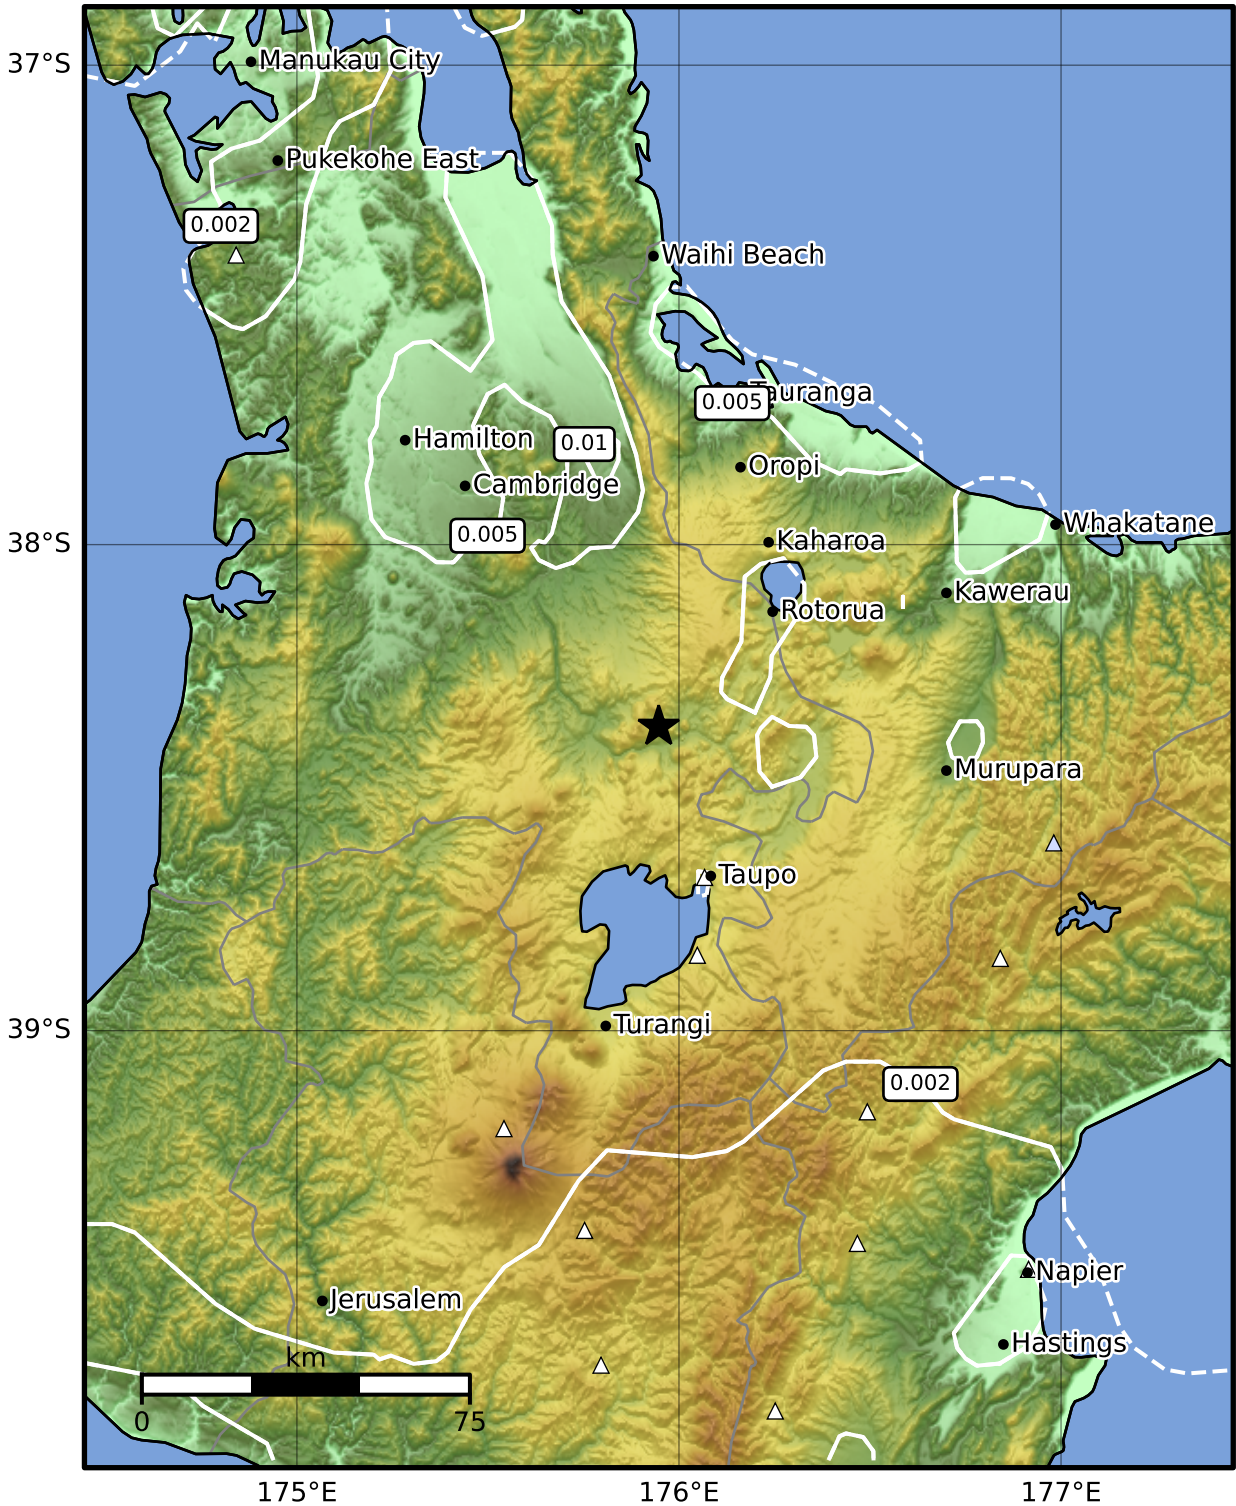

1.0 Second Peak Spectral Acceleration Map GNS Science
ShakeMap: Waikato

Apr 21, 2024 05:48:35 UTC M3.5 S38.38 E175.95 Depth: 138.3km ID:2024p300654

SA(1.0) (%g)	0.1	0.2	0.5	1	2	5	10	20	50	100	200
---------------------	------------	------------	------------	----------	----------	----------	-----------	-----------	-----------	------------	------------

Scale based on Moratalla et al.(2021) and Worden et al.(2012) Version 2: Processed 2024-04-21T06:07:47Z
 Δ Seismic Instrument ○ Reported Intensity ★ Epicenter