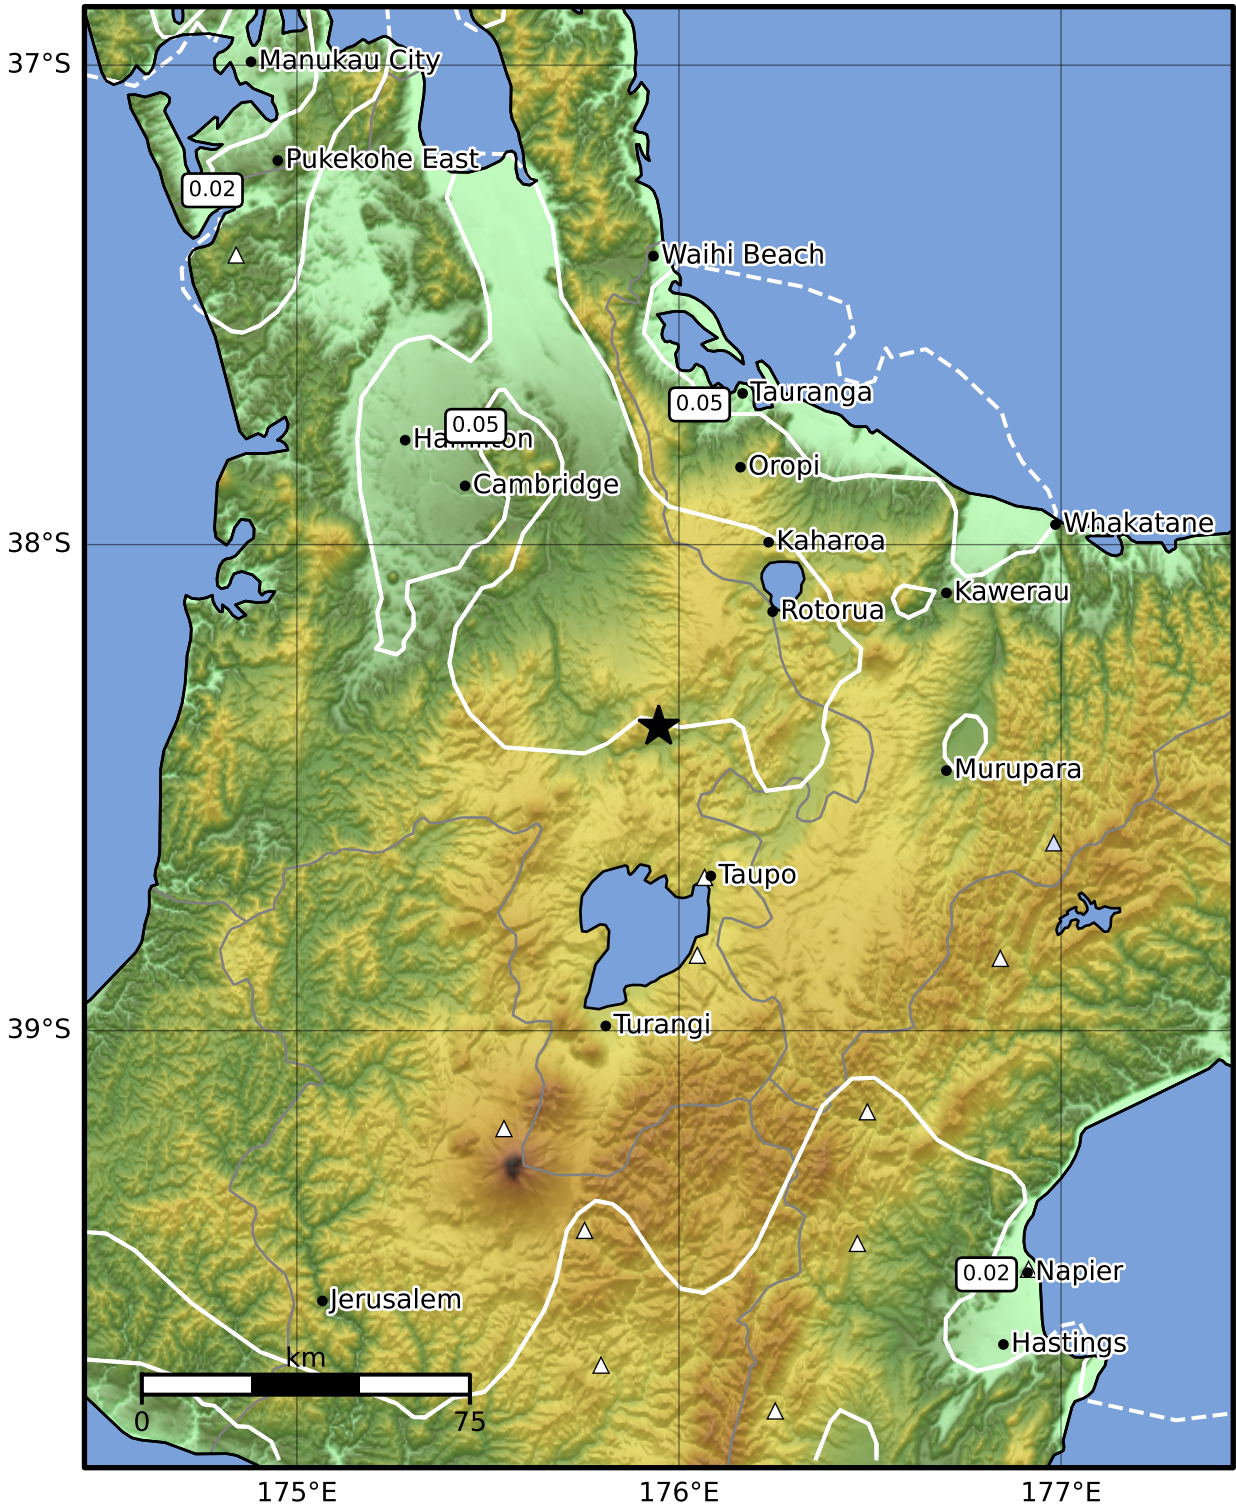

0.3 Second Peak Spectral Acceleration Map GNS Science  
ShakeMap: Waikato

Apr 21, 2024 05:48:35 UTC M3.4 S38.38 E175.95 Depth: 138.3km ID:2024p300654

Scale based on Moratalla et al.(2021) and Worden et al.(2012) Version 4: Processed 2024-05-21T00:32:12Z  
 Δ Seismic Instrument ○ Reported Intensity ★ Epicenter